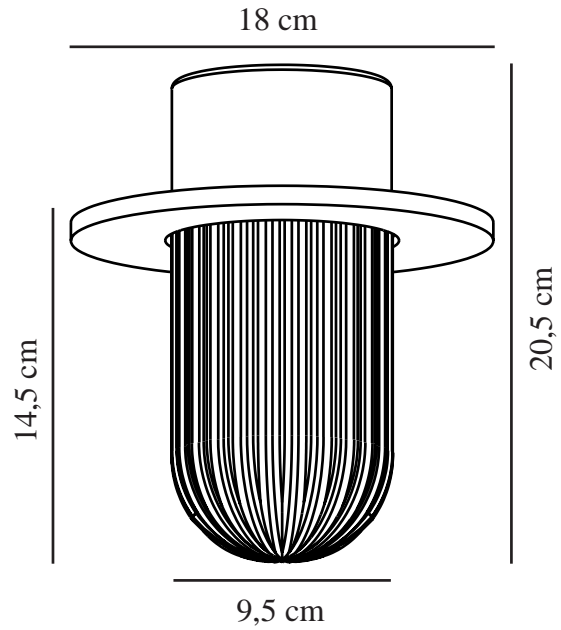

# JANUKA | CEILING LIGHT | FLOREAL

2115006063

nordlux®

Voltage (V): 220-240 Volt  
IP degree: IP54  
Maximum bulb wattage (W): 60W  
Class (Class 1, Class 2, Class 3):  
Class 2 (Double isolated)  
Socket type: E27  
Parallel connection: True

Primary material: Plastic  
Secondary material: Glass  
Colour: Floreal

Height (cm): 20.5  
Width (cm): 18  
Shade Diameter (cm): 9.5  
Length (cm): 18  
Built In Length (cm): 18  
Built In Width (cm): 205

EAN: 5704924009563  
TUN: 2358409  
Item Number: 2115006063

Pcs Per Master Carton: 3  
Sales Box Height (cm): 18.5  
Sales Box Width (cm): 12  
Sales Box Depth (cm): 21  
Sales Box Volume m<sup>3</sup> : 0.0047  
Product net weight (kg): 0.6