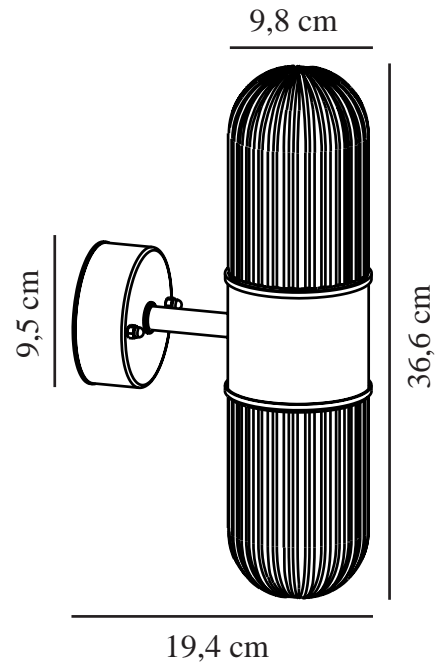

KONYO | WALL LIGHT | BLACK

2115301003

nordlux®

Voltage (V): 220-240 Volt
IP degree: IP54
Maximum bulb wattage (W):
2x40W
Class (Class 1, Class 2, Class 3):
Class 1 (Earth contact)
Socket type: E27
Parallel connection: True

Height (cm): 36.6
Width (cm): 9.8
Shade Diameter (cm): 9.8
Projection (cm): 19.4
EAN: 5704924009600
TUN: 2358638
Item Number: 2115301003

Pcs Per Master Carton: 3
Sales Box Height (cm): 20.5
Sales Box Width(cm): 21
Sales Box Depth (cm): 21
Sales Box Volume m³ : 0.009
Product net weight (kg): 1.1

Primary material: Metal
Secondary material: Glass
Colour: Black