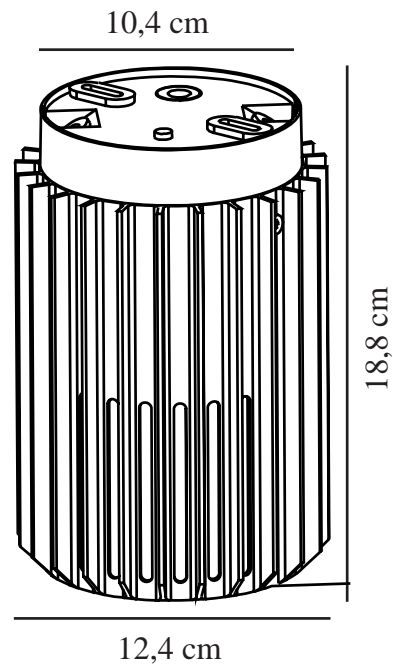

ALUDRA | CEILING LIGHT | SEASIDE ANTHRACITE nordlux®

2118006250

Voltage (V): 220-240 Volt
IP degree: IP54
Maximum bulb wattage (W): 15W
Class (Class 1, Class 2, Class 3):
Class 1 (Earth contact)
Socket type: E27
Parallel connection: True

Height (cm): 18.8
Shade Diameter (cm): 12.4
EAN: 5704924022005
TUN: 2389567
Item Number: 2118006250
Pcs Per Master Carton: 3

Sales Box Height (cm): 20.2
Sales Box Width(cm): 14
Sales Box Depth (cm): 14
Sales Box Volume m³: 0.004
Product net weight (kg): 0.75