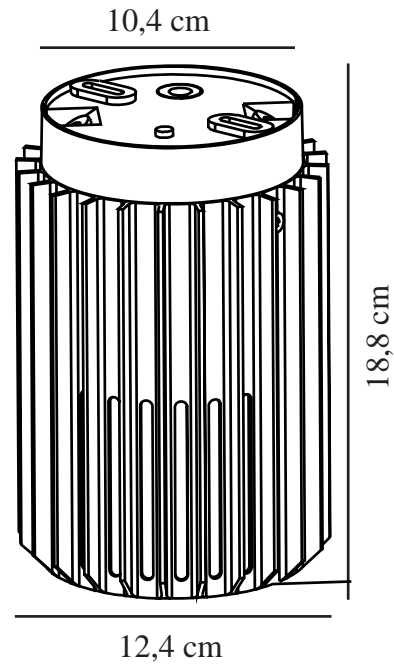

ALUDRA | CEILING LIGHT | SEASIDE ANTHRACITE nordlux®

2118006250

Voltage (V): 220-240 Volt
IP degree: IP54
Maximum bulb wattage (W): 15W
Class (Class 1, Class 2, Class 3):
Class 1 (Earth contact)
Socket type: E27
Parallel connection: True

Height (cm): 18.8
Shade Diameter (cm): 12.4
EAN: 5704924022005
TUN: 2389567
Item Number: 2118006250
Pcs Per Master Carton: 3

Sales Box Height (cm): 20.2
Sales Box Width(cm): 14
Sales Box Depth (cm): 14
Sales Box Volume m³: 0.004
Product net weight (kg): 0.75