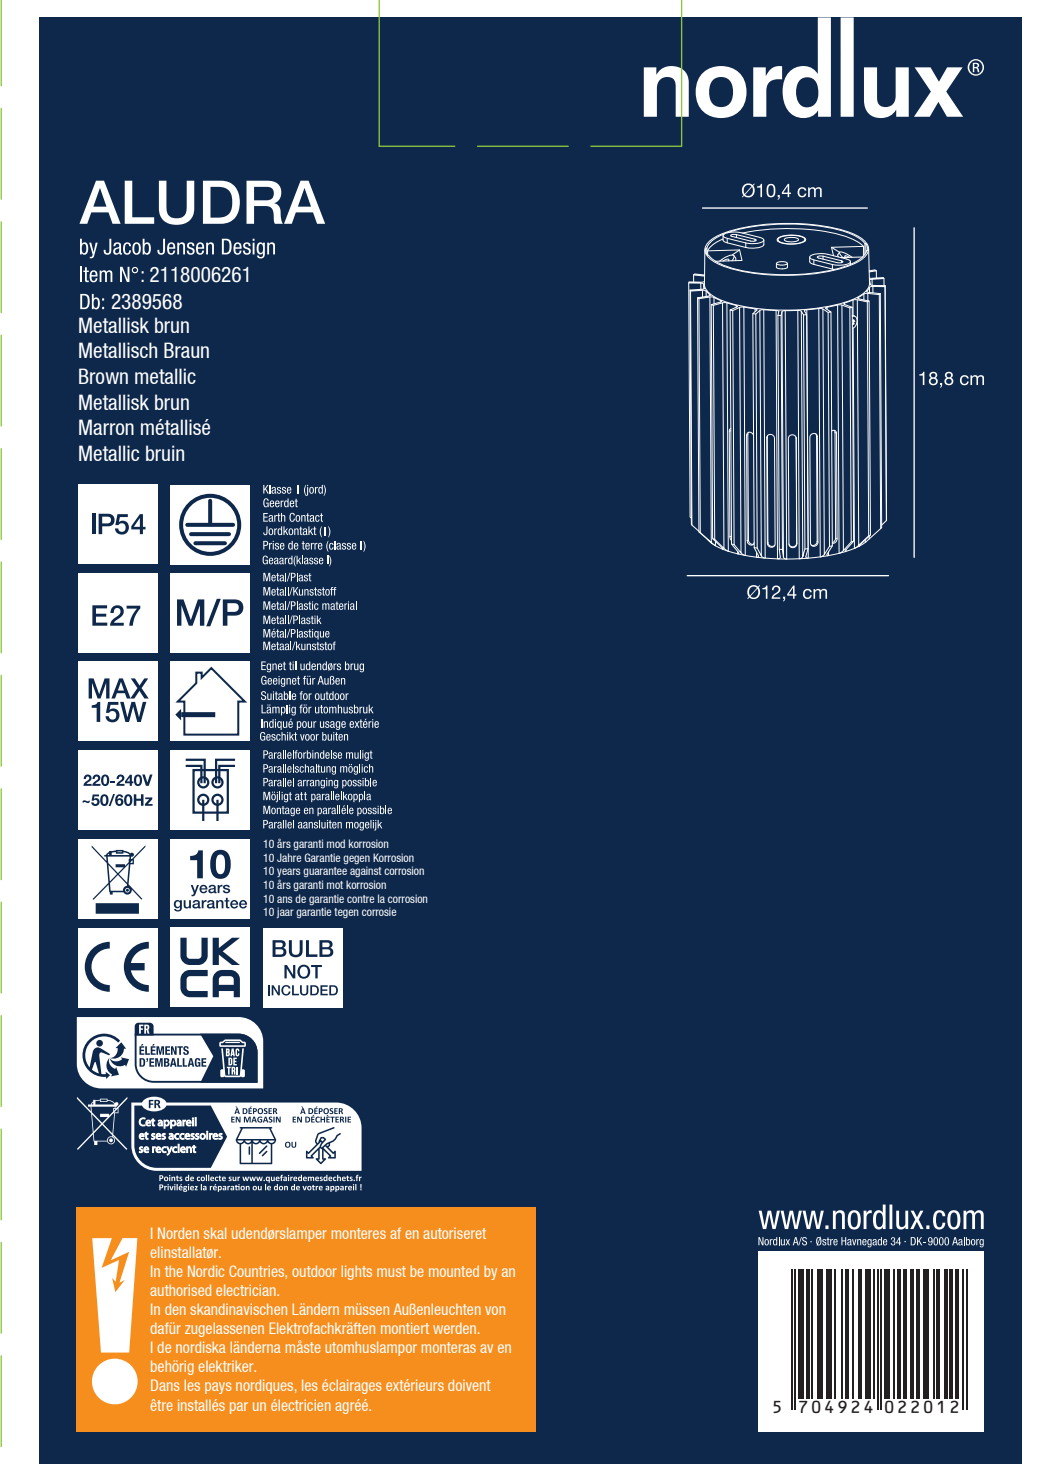

DC: 202x140x140mm

AAD: 05012024 NS

Nordlux UK
Unit 22, Deanfield Court
BB7 1QS Clitheroe Lancashire
01200422777

Height x Width x Depth COLOR BOX (CM)	NET WEIGHT COLOR BOX (KG)
20.2 x 14 x 14	0.08
GROSS WEIGHT COLOR BOX (KG)	VOLUME COLOR BOX (CBM)
1.025	0.004