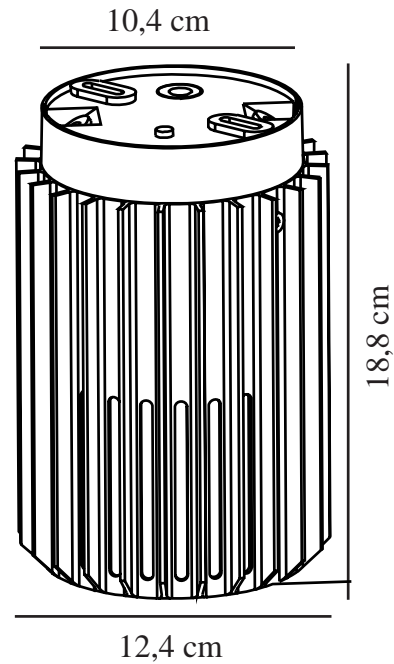

ALUDRA | CEILING LIGHT | SEASIDE BROWN METALLIC

nordlux®

2118006261

Voltage (V): 220-240 Volt
IP degree: IP54
Maximum bulb wattage (W): 15
Class (Class 1, Class 2, Class 3):
Class 1 (Earth contact)
Socket type: E27
Parallel connection: True

Height (cm) : 18.8
Shade Diameter (cm): 12.4
EAN: 5704924022012
TUN: 2389568
Item Number: 2118006261
Pcs Per Master Carton: 3

Sales Box Height (cm): 20.2
Sales Box Width(cm): 14
Sales Box Depth (cm): 14
Sales Box Volume m³ : 0.004
Product net weight (kg): 0.75