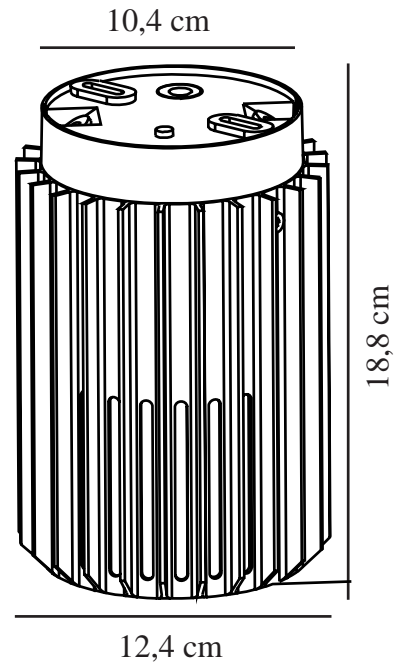

ALUDRA | CEILING LIGHT | SEASIDE BROWN

nordlux®

METALLIC

2118006261

Voltage (V): 220-240 Volt
IP degree: IP54
Maximum bulb wattage (W): 15W
Class (Class 1, Class 2, Class 3):
Class 1 (Earth contact)
Socket type: E27
Parallel connection: True

Height (cm): 18.8
Shade Diameter (cm): 12.4
EAN: 5704924022012
TUN: 2389568
Item Number: 2118006261
Pcs Per Master Carton: 3

Sales Box Height (cm): 20.2
Sales Box Width(cm): 14
Sales Box Depth (cm): 14
Sales Box Volume m³: 0.004
Product net weight (kg): 0.75