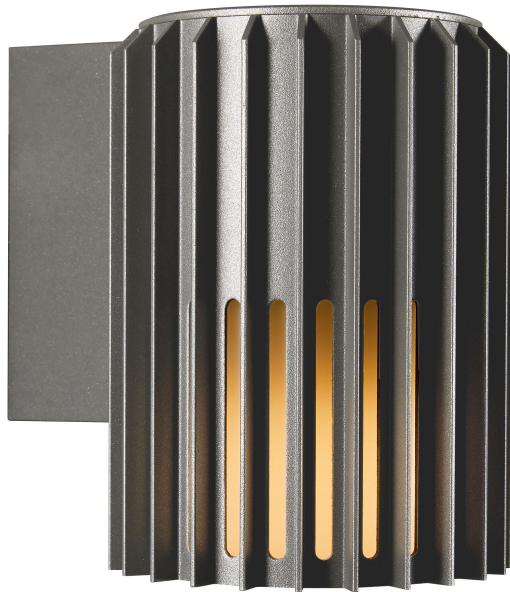

# ALUDRA | WALL LIGHT | SEASIDE ANTHRACITE

2118011250

nordlux®

Voltage (V): 220-240 Volt  
IP degree: IP54  
Maximum bulb wattage (W): 15W  
Class (Class 1, Class 2, Class 3):  
Class 1 (Earth contact)  
Socket type: E27  
Parallel connection: True

Height (cm): 16.8  
Shade Diameter (cm): 12.4  
Projection (cm): 17.4  
EAN: 5704924022036  
TUN: 2389570  
Item Number: 2118011250  
Pcs Per Master Carton: 3

Sales Box Height (cm): 18.5  
Sales Box Width(cm): 19.5  
Sales Box Depth (cm): 14  
Sales Box Volume m<sup>3</sup>: 0.0051  
Product net weight (kg): 0.94

Primary material: Aluminium  
Secondary material:  
Polycarbonate  
Suitable for Seaside: True  
Colour: Seaside anthracite

- Small, compact design
- Beautiful light and shadow effect
- Parallel connection possible
- Durable material that is well-suited for harsh weather
- 10-year guarantee on surface deterioration

Sculptural design and modern minimalism are the keywords for the Aludra series by renowned Jacob Jensen Design. A compact and versatile wall light that creates a beautiful light and shadow effect and welcoming ambience in your outdoor spaces.