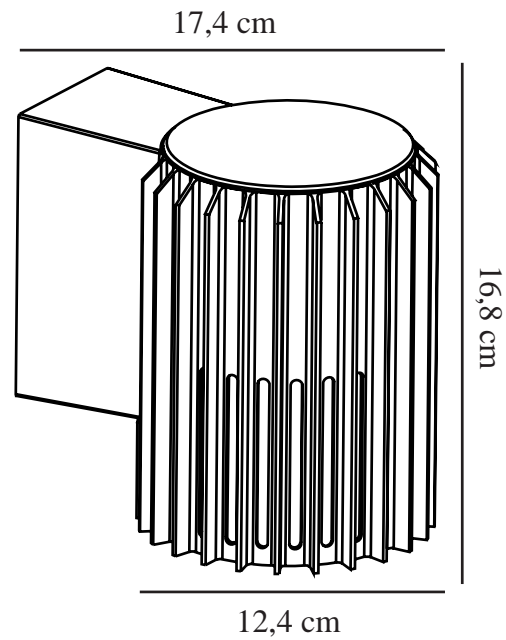

# ALUDRA | WALL LIGHT | SEASIDE ANTHRACITE

2118011250

nordlux®

Voltage (V): 220-240 Volt  
IP degree: IP54  
Maximum bulb wattage (W): 15W  
Class (Class 1, Class 2, Class 3):  
Class 1 (Earth contact)  
Socket type: E27  
Parallel connection: True

Height (cm): 16.8  
Shade Diameter (cm): 12.4  
Projection (cm): 17.4  
EAN: 5704924022036  
TUN: 2389570  
Item Number: 2118011250  
Pcs Per Master Carton: 3

Sales Box Height (cm): 18.5  
Sales Box Width(cm): 19.5  
Sales Box Depth (cm): 14  
Sales Box Volume m<sup>3</sup>: 0.0051  
Product net weight (kg): 0.94

Primary material: Aluminium  
Secondary material:  
Polycarbonate  
Suitable for Seaside: True  
Colour: Seaside anthracite

- Small, compact design
- Beautiful light and shadow effect
- Parallel connection possible
- Durable material that is well-suited for harsh weather
- 10-year guarantee on surface deterioration