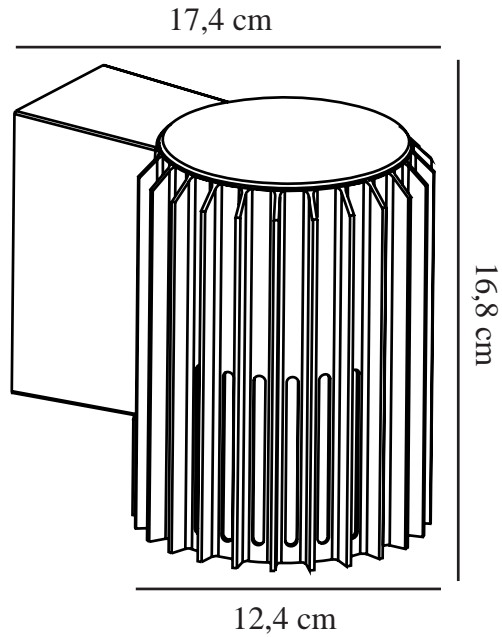

# ALUDRA | WALL LIGHT | SEASIDE BROWN METALLIC

nordlux®

2118011261

Voltage (V): 220-240 Volt  
IP degree: IP54  
Maximum bulb wattage (W): 15W  
Class (Class 1, Class 2, Class 3):  
Class 1 (Earth contact)  
Socket type: E27  
Parallel connection: False

Height (cm): 16.8  
Shade Diameter (cm): 12.4  
Projection (cm): 17.4  
EAN: 5704924022043  
TUN: 2389571  
Item Number: 2118011261  
Pcs Per Master Carton: 3

Sales Box Height (cm): 18.5  
Sales Box Width(cm): 19.5  
Sales Box Depth (cm): 14  
Sales Box Volume m<sup>3</sup>: 0.0051  
Product net weight (kg): 0.94

Primary material: Aluminium  
Secondary material:  
Polycarbonate  
Suitable for Seaside: True  
Colour: Seaside brown metallic

- Small, compact design
- Beautiful light and shadow effect
- Parallel connection possible
- Durable material that is well-suited for harsh weather
- 10-year guarantee on surface deterioration