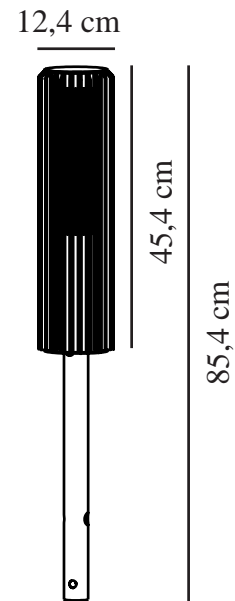

# ALUDRA 45 | GARDEN LIGHT | SEASIDE BLACK

2118028203

nordlux®

Voltage (V): 220-240 Volt

IP degree: IP44

Maximum bulb wattage (W): 15W

Class (Class 1, Class 2, Class 3):

Class 1 (Earth contact)

Socket type: E27

Parallel connection: True

Height (cm): 45.4

Shade Diameter (cm): 12.4

EAN: 5704924022050

TUN: 2389572

Item Number: 2118028203

Pcs Per Master Carton: 3

Sales Box Height (cm): 46.8

Sales Box Width(cm): 26

Sales Box Depth (cm): 14

Sales Box Volume m<sup>3</sup> : 0.017

Product net weight (kg): 2.34

Primary material: Aluminium

Secondary material: Plastic

Suitable for Seaside: True