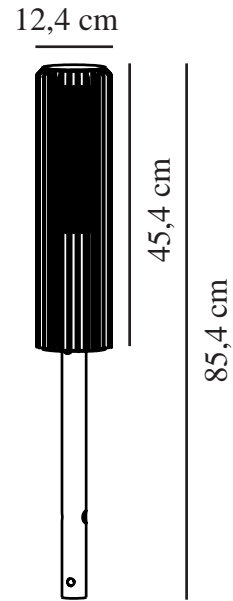

ALUDRA 45 | GARDEN LIGHT | SEASIDE ANTHRACITE

2118028250

nordlux®

Voltage (V): 220-240 Volt

IP degree: IP44

Maximum bulb wattage (W): 15W

Class (Class 1, Class 2, Class 3):

Class 1 (Earth contact)

Socket type: E27

Parallel connection: True

Height (cm): 45.4

Shade Diameter (cm): 12.4

EAN: 5704924022067

TUN: 2389573

Item Number: 2118028250

Pcs Per Master Carton: 3

Sales Box Height (cm): 46.8

Sales Box Width(cm): 26

Sales Box Depth (cm): 14

Sales Box Volume m³ : 0.017

Product net weight (kg): 2.34

Primary material: Aluminium

Secondary material: Plastic

Suitable for Seaside: True