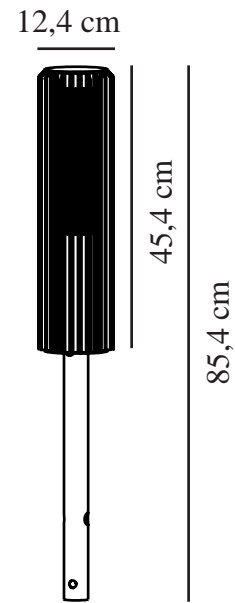

# ALUDRA 45 | GARDEN LIGHT | SEASIDE BROWN METALLIC

nordlux®

2118028261

Voltage (V): 220-240 Volt  
IP degree: IP44  
Maximum bulb wattage (W): 15W  
Class (Class 1, Class 2, Class 3):  
Class 1 (Earth contact)  
Socket type: E27  
Parallel connection: True

Height (cm): 45.4  
Shade Diameter (cm): 12.4  
EAN: 5704924022074  
TUN: 2389574  
Item Number: 2118028261

Pcs Per Master Carton: 3  
Sales Box Height (cm): 46.8  
Sales Box Width(cm): 26  
Sales Box Depth (cm): 14  
Sales Box Volume m<sup>3</sup> : 0.017  
Product net weight (kg): 2.34