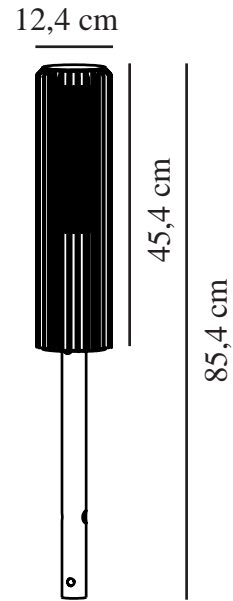

ALUDRA 45 | GARDEN LIGHT | SEASIDE BROWN METALLIC

nordlux®

2118028261

Voltage (V): 220-240 Volt
IP degree: IP44
Maximum bulb wattage (W): 15W
Class (Class 1, Class 2, Class 3):
Class 1 (Earth contact)
Socket type: E27
Parallel connection: True

Height (cm): 45.4
Shade Diameter (cm): 12.4
EAN: 5704924022074
TUN: 2389574
Item Number: 2118028261

Pcs Per Master Carton: 3
Sales Box Height (cm): 46.8
Sales Box Width(cm): 26
Sales Box Depth (cm): 14
Sales Box Volume m³ : 0.017
Product net weight (kg): 2.34