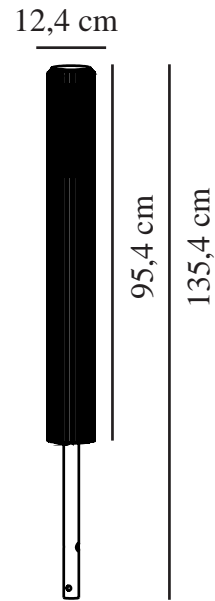

# ALUDRA 95 | GARDEN LIGHT | ALUMINIUM

2118038010

nordlux®

Voltage (V): 230 Volt  
IP degree: IP54  
Maximum bulb wattage (W): 15  
Class (Class 1, Class 2, Class 3):  
Class 1 (Earth contact)  
Socket type: E27  
Parallel connection: True

IK degree: IK05  
Height (cm) : 95.4  
Width (cm): 12.4  
Shade Diameter (cm): 12.4  
Lenght (cm): 12.4

Pcs Per Master Carton: 3  
Sales Box Height (cm): 101.5  
Sales Box Width(cm): 14.1  
Sales Box Depth (cm): 14.1  
Sales Box Volume m<sup>3</sup> : 0.0202  
Product net weight (kg): 3.99

Primary material: Aluminium  
Secondary material: Plastic  
Colour of the glass - Hidden: Opal  
white  
Suitable for Seaside: False  
Colour: Aluminium

EAN: 5704924004506  
TUN: 2139908  
Item Number: 2118038010