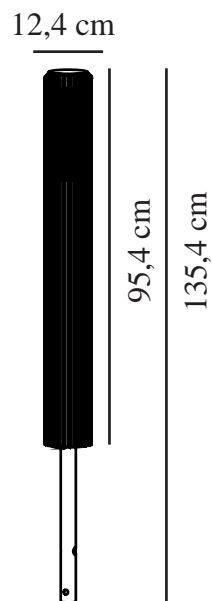

ALUDRA 95 | GARDEN LIGHT | SEASIDE BLACK

2118038203

nordlux®

Voltage (V): 220-240 Volt

IP degree: IP44

Maximum bulb wattage (W): 15W

Class (Class 1, Class 2, Class 3):

Class 1 (Earth contact)

Socket type: E27

Parallel connection: True

Height (cm): 95.4

Shade Diameter (cm): 12.4

EAN: 5704924022081

TUN: 2389575

Item Number: 2118038203

Pcs Per Master Carton: 3

Sales Box Height (cm): 102

Sales Box Width(cm): 14.1

Sales Box Depth (cm): 14.1

Sales Box Volume m³ : 0.0203

Product net weight (kg): 3.99

Primary material: Aluminium

Secondary material: Plastic

Suitable for Seaside: True