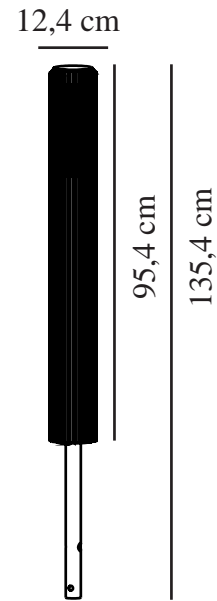

# ALUDRA 95 | GARDEN LIGHT | SEASIDE BLACK

2118038203

nordlux®

Voltage (V): 220-240 Volt  
IP degree: IP44  
Maximum bulb wattage (W): 15W  
Class (Class 1, Class 2, Class 3):  
Class 1 (Earth contact)  
Socket type: E27  
Parallel connection: True

Height (cm): 95.4  
Shade Diameter (cm): 12.4  
EAN: 5704924022081  
TUN: 2389575  
Item Number: 2118038203

Pcs Per Master Carton: 3  
Sales Box Height (cm): 102  
Sales Box Width(cm): 14.1  
Sales Box Depth (cm): 14.1  
Sales Box Volume m<sup>3</sup> : 0.0203  
Product net weight (kg): 3.99

Primary material: Aluminium  
Secondary material: Plastic  
Suitable for Seaside: True  
Colour: Seaside black

- Beautiful light and shadow effect
- Parallel connection possible
- Easy to install with the included base
- Durable material that is well-suited for harsh weather
- 10-year guarantee on surface