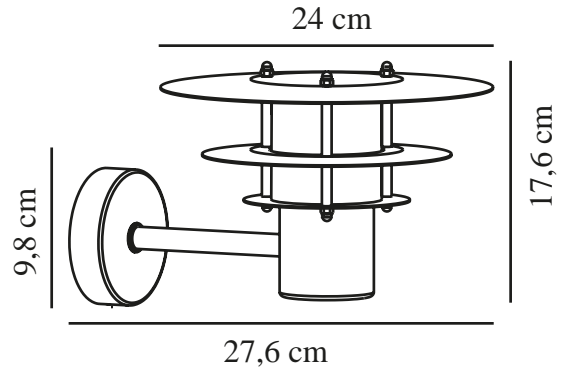

BASTIA 24 | WALL LIGHT | BLACK

2118041003

nordlux®

Voltage (V): 230 Volt
IP degree: IP54
Maximum bulb wattage (W): 12W
Class (Class 1, Class 2, Class 3):
Class 1 (Earth contact)
Socket type: E14
Parallel connection: True

Height (cm): 17.6
Shade Diameter (cm): 24
Projection (cm): 27.6
EAN: 5704924004629
TUN: 2140612
Item Number: 2118041003

Pcs Per Master Carton: 3
Sales Box Height (cm): 24
Sales Box Width(cm): 18
Sales Box Depth (cm): 24.5
Sales Box Volume m³ : 0.0106
Product net weight (kg): 1.07