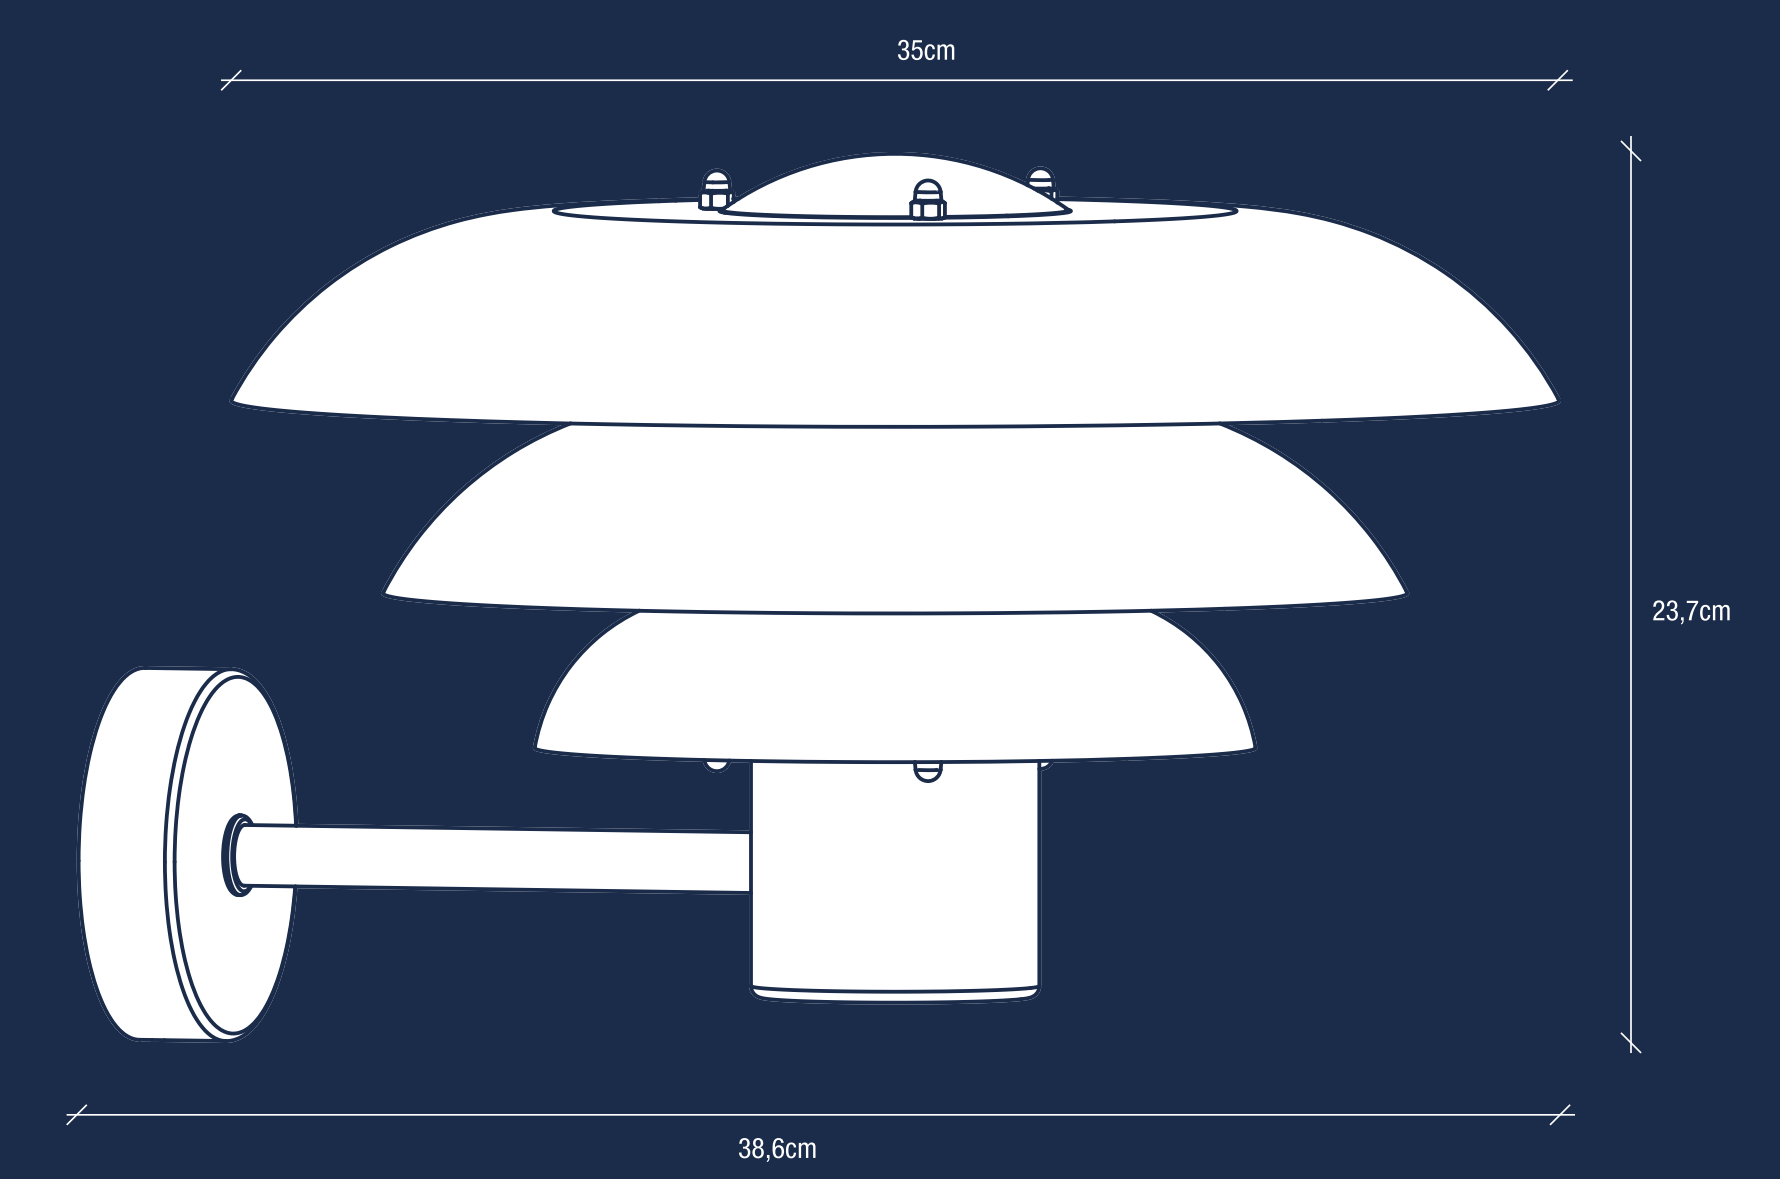

**BULB
NOT
INCLUDED**

DESIGNED FOR
WOOD USE **KURNOS 35**

nordlux®

DESIGNED FOR
OUTDOOR USE

nordlux®