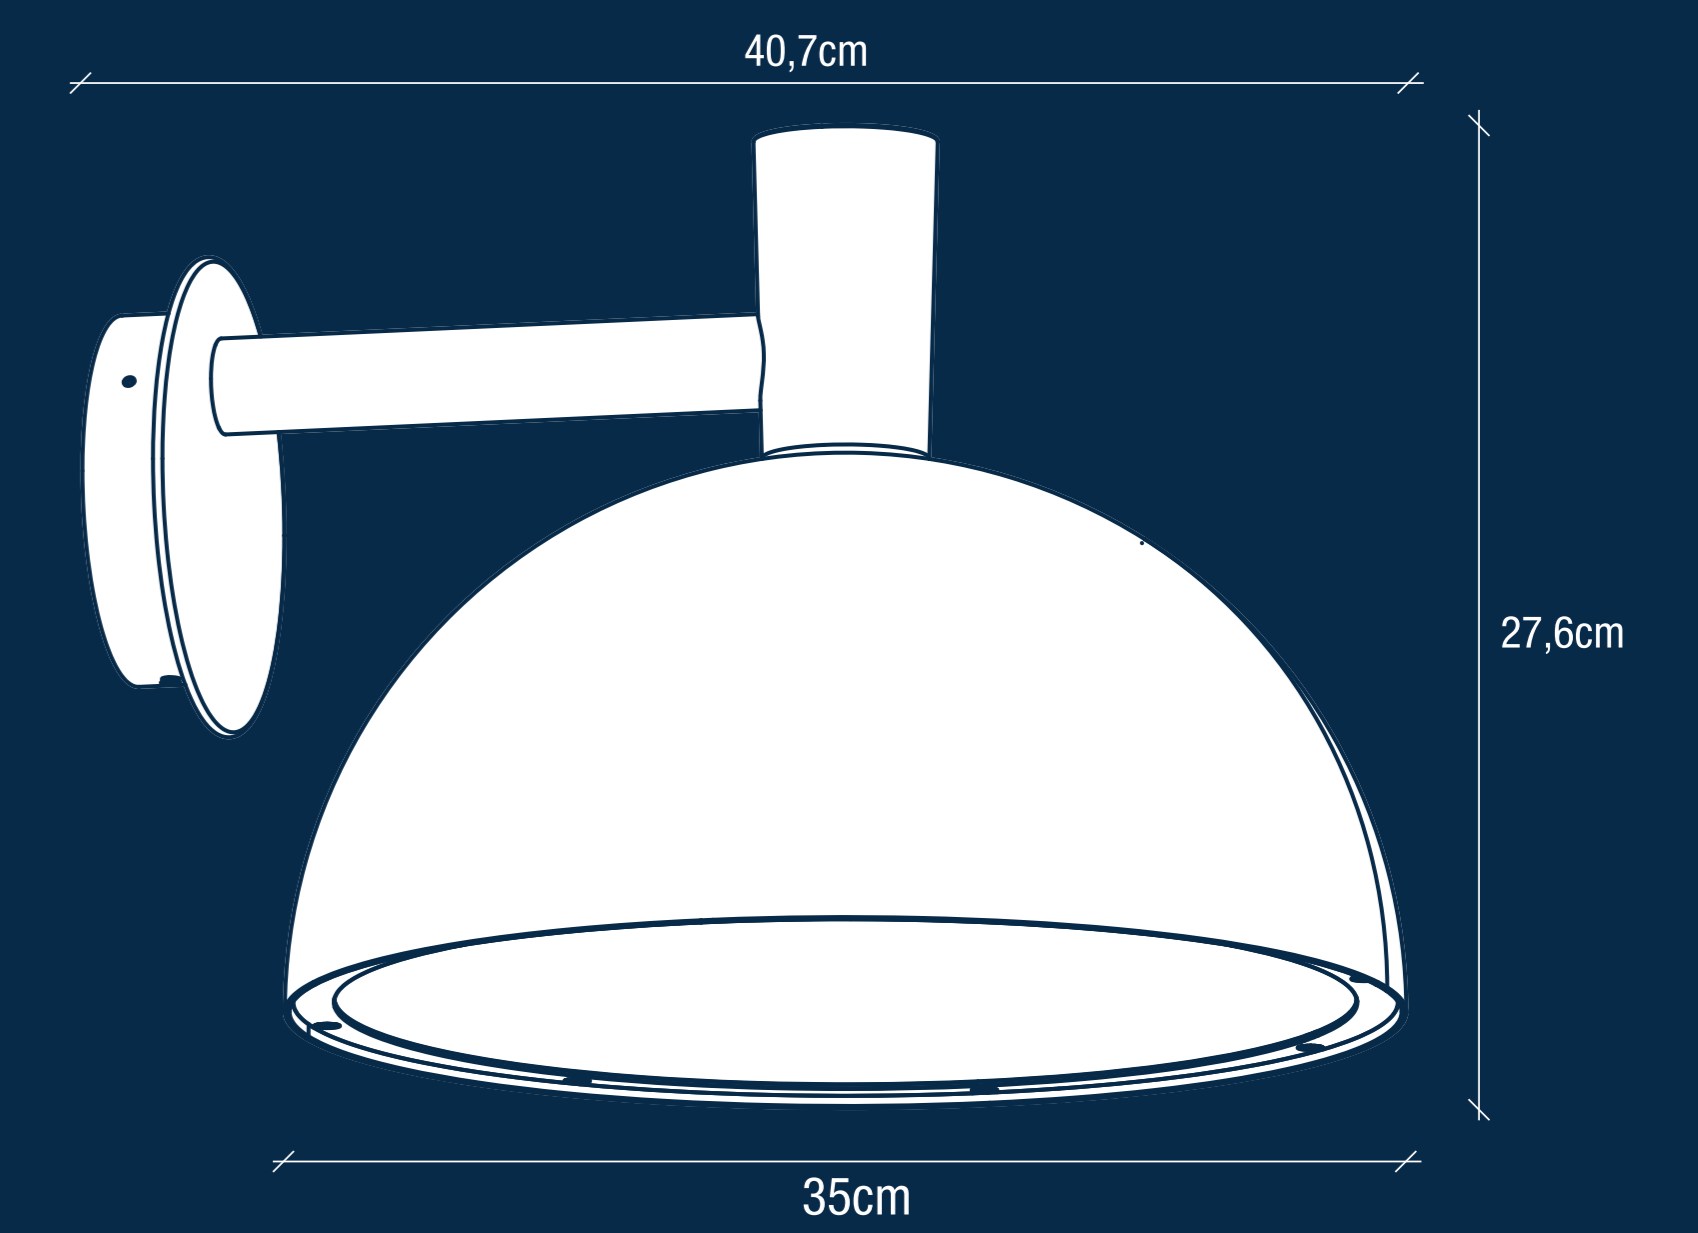

BULB
NOT
INCLUDED

DESIGNED FOR
OUTDOOR USE

ARKI 35

nordlux®

DESIGNED FOR
OUTDOOR USE

nordlux®

ARKI 35