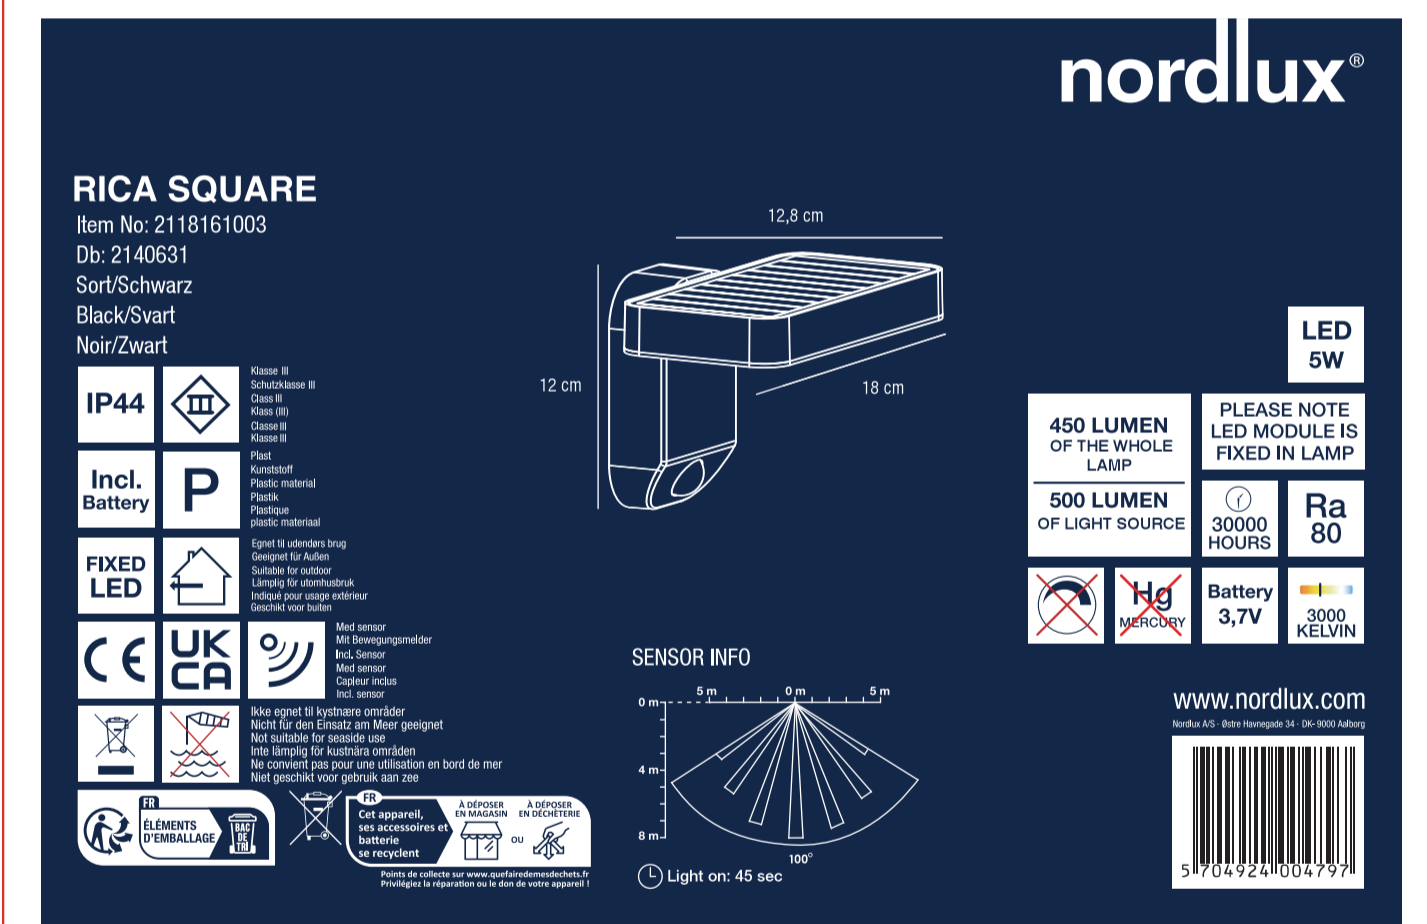

2767C C100/M70/Y20

190x135x130mm

AAD: 26022026 ST

Nordlux UK
Unit B3, Sykeside Drive
Altham, BB5 5YE
01200422777

Height x Width x Depth COLOR BOX (CM)	NET WEIGHT COLOR BOX (KG)
13x19x13.5	0.075
GROSS WEIGHT COLOR BOX (KG)	VOLUME COLOR BOX (CBM)
0.5	0.003