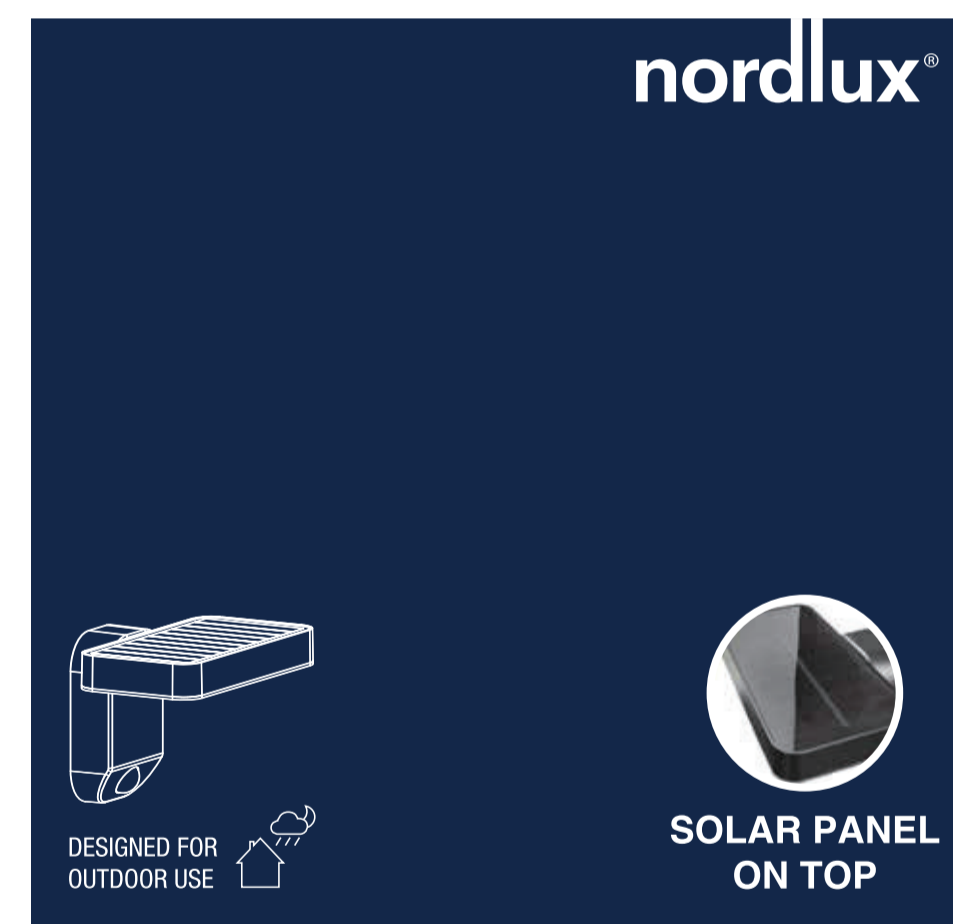

2767C C100/M70/Y20

190x135x130mm

AAD: 26022026 ST

Nordlux UK
Unit B3, Sykeside Drive
Altham, BB5 5YE
01200422777

Height x Width x Depth COLOR BOX (CM)	NET WEIGHT COLOR BOX (KG)
13x19x13.5	0.075
GROSS WEIGHT COLOR BOX (KG)	VOLUME COLOR BOX (CBM)
0.5	0.003