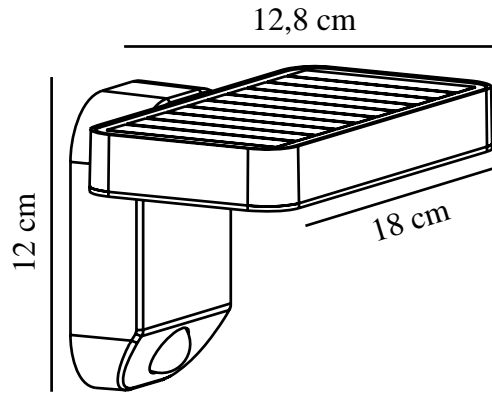

RICA SQUARE | WALL LIGHT | BLACK

2118161003

nordlux®

IP degree: IP44
Class (Class 1, Class 2, Class 3):
Class 3 (12V)
Socket type: SolarLed

Primary material: Plastic
Suitable for Seaside: False
Colour: Black

Height (cm): 12
Width (cm): 18
Projection (cm): 12.8

EAN: 5704924004797
TUN: 2140631
Item Number: 2118161003
Pcs Per Master Carton: 3
Sales Box Height (cm): 13

Sales Box Width(cm): 19
Sales Box Depth (cm): 13.5
Sales Box Volume m³ : 0.0033
Product net weight (kg): 0.415