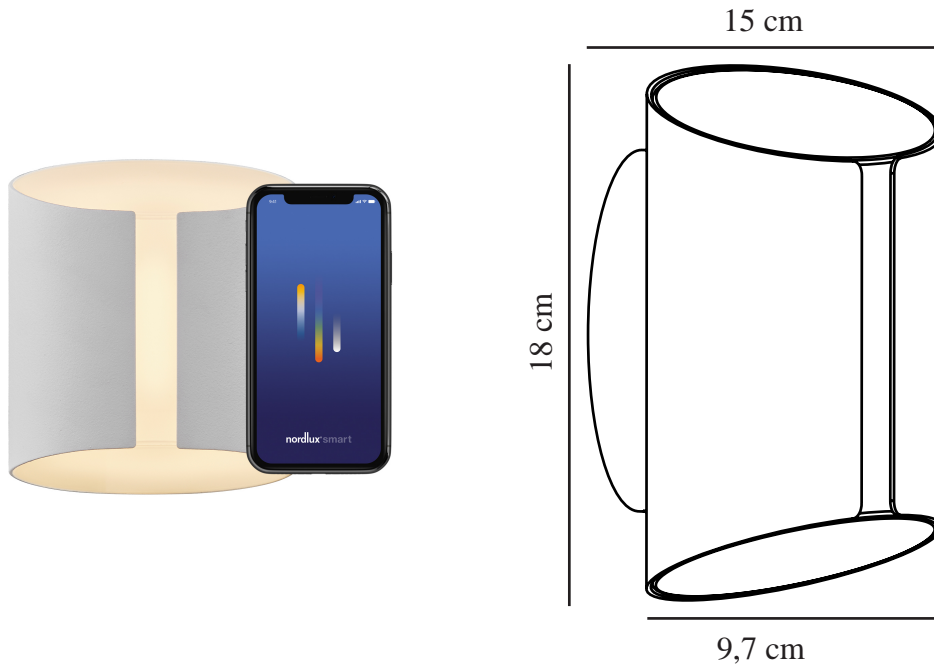

# GRIP SMART | WALL LIGHT | WHITE

2118201001

nordlux®

Voltage (V): 220-240 Volt  
IP degree: IP54  
Class (Class 1, Class 2, Class 3):  
Class 1 (Earth contact)  
Socket type: LED Module  
Parallel connection: True

Primary material: Aluminium  
Secondary material: Plastic  
Colour of the glass: Opal white  
Suitable for Seaside: False  
Colour: White

Height (cm): 18  
Width (cm): 15  
Projection (cm): 9.7  
EAN: 5704924004384  
TUN: 2140635  
Item Number: 2118201001  
Pcs Per Master Carton: 3  
Sales Box Height (cm): 18

Sales Box Width(cm): 11  
Sales Box Depth (cm): 15  
Sales Box Volume m<sup>3</sup> : 0.003  
Product net weight (kg): 0.77

Brightness of light (Lumen): 830  
Colour temperature (Kelvin):  
2200-6500  
Ra-value : 80  
Lifetime (hours): 25000  
Beam angle (°) : 120  
Candela (cd) (for directional  
lamp only): 0  
Energy class: F  
Actual watt (W): 10

- Built-in Nordlux Smart LED • Cool to warm white light (2200-6500 kelvin) • Dimmable through app
- Parallel connection possible • 5-year LED guarantee

With a beautifully curved design, the Grip wall light by Danish designer Maria Berntsen adds a modern, yet timeless feel to your outdoor space. Grip lights up the dark with a stylish elegance that fits any exterior design. The built-in Nordlux Smart LED creates a soft, diffused light that you can dim, adjust and turn on and off through the Nordlux Smart system.