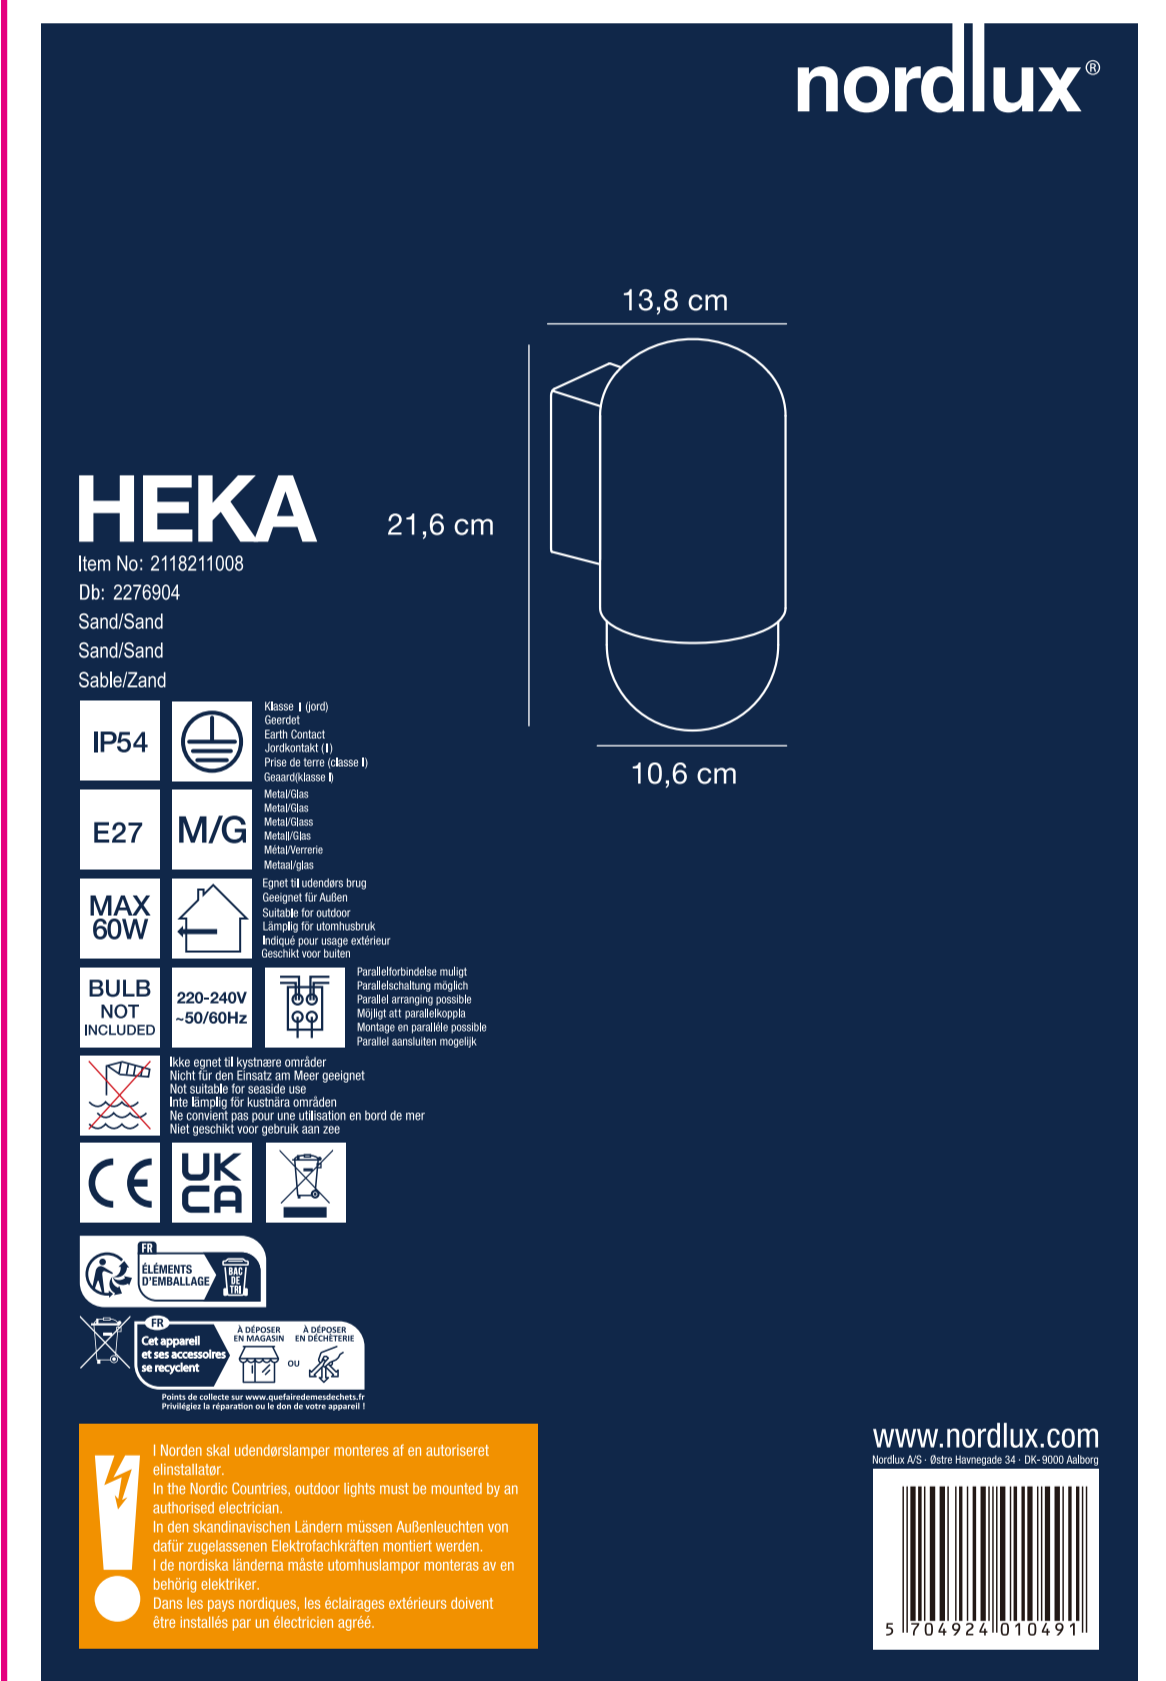

15.5X12X23CM

AAD: 07072023 NS

**Nordlux UK**  
 Unit 22, Deanfield Court  
 BB7 1QS Clitheroe Lancashire  
 01200422777

Height x Width x Depth COLOR BOX (CM)	NET WEIGHT COLOR BOX (KG)
23x12x15.5	0.08
GROSS WEIGHT COLOR BOX (KG)	VOLUME COLOR BOX (CBM)
1.1	0.004