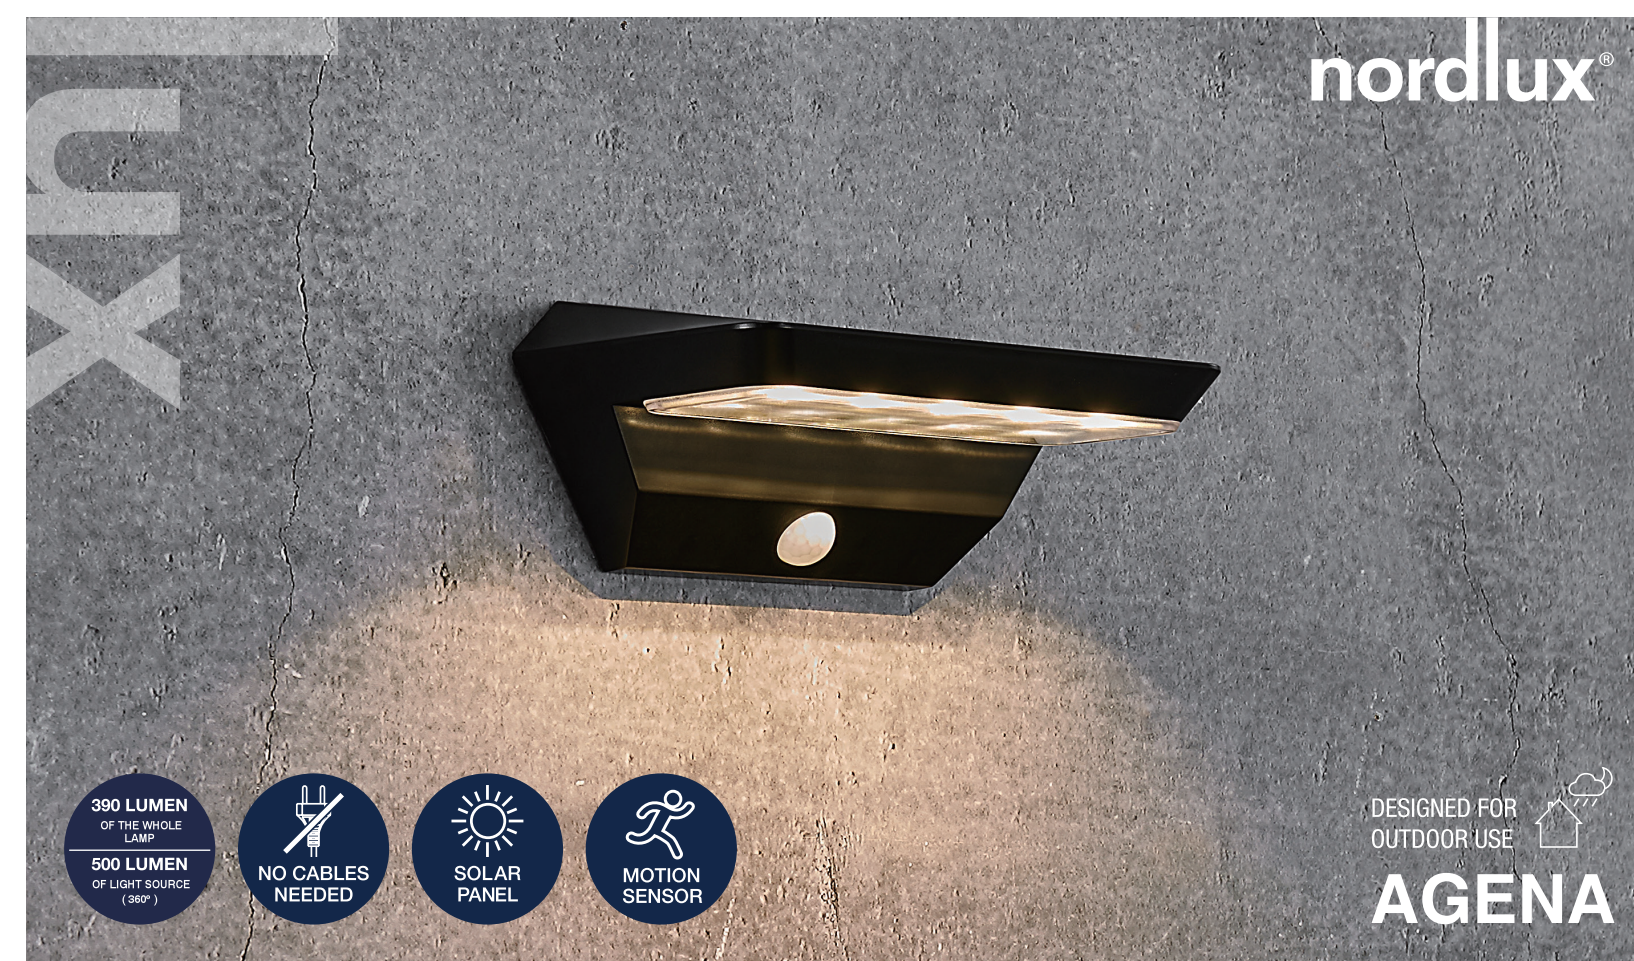

225x100x135mm

彩盒V4 2118221003

BOC-2026.3.6

2767C C100/M70/Y20

AAD: 26022026 ST

Nordlux UK  
Unit B3, Sykeside Drive  
Altham, BB5 5YE  
01200422777

Height x Width x Depth COLOR BOX (CM)	NET WEIGHT COLOR BOX (KG)
13.5x22.5x10	0.07
GROSS WEIGHT COLOR BOX (KG)	VOLUME COLOR BOX (CBM)
0.56	0.003