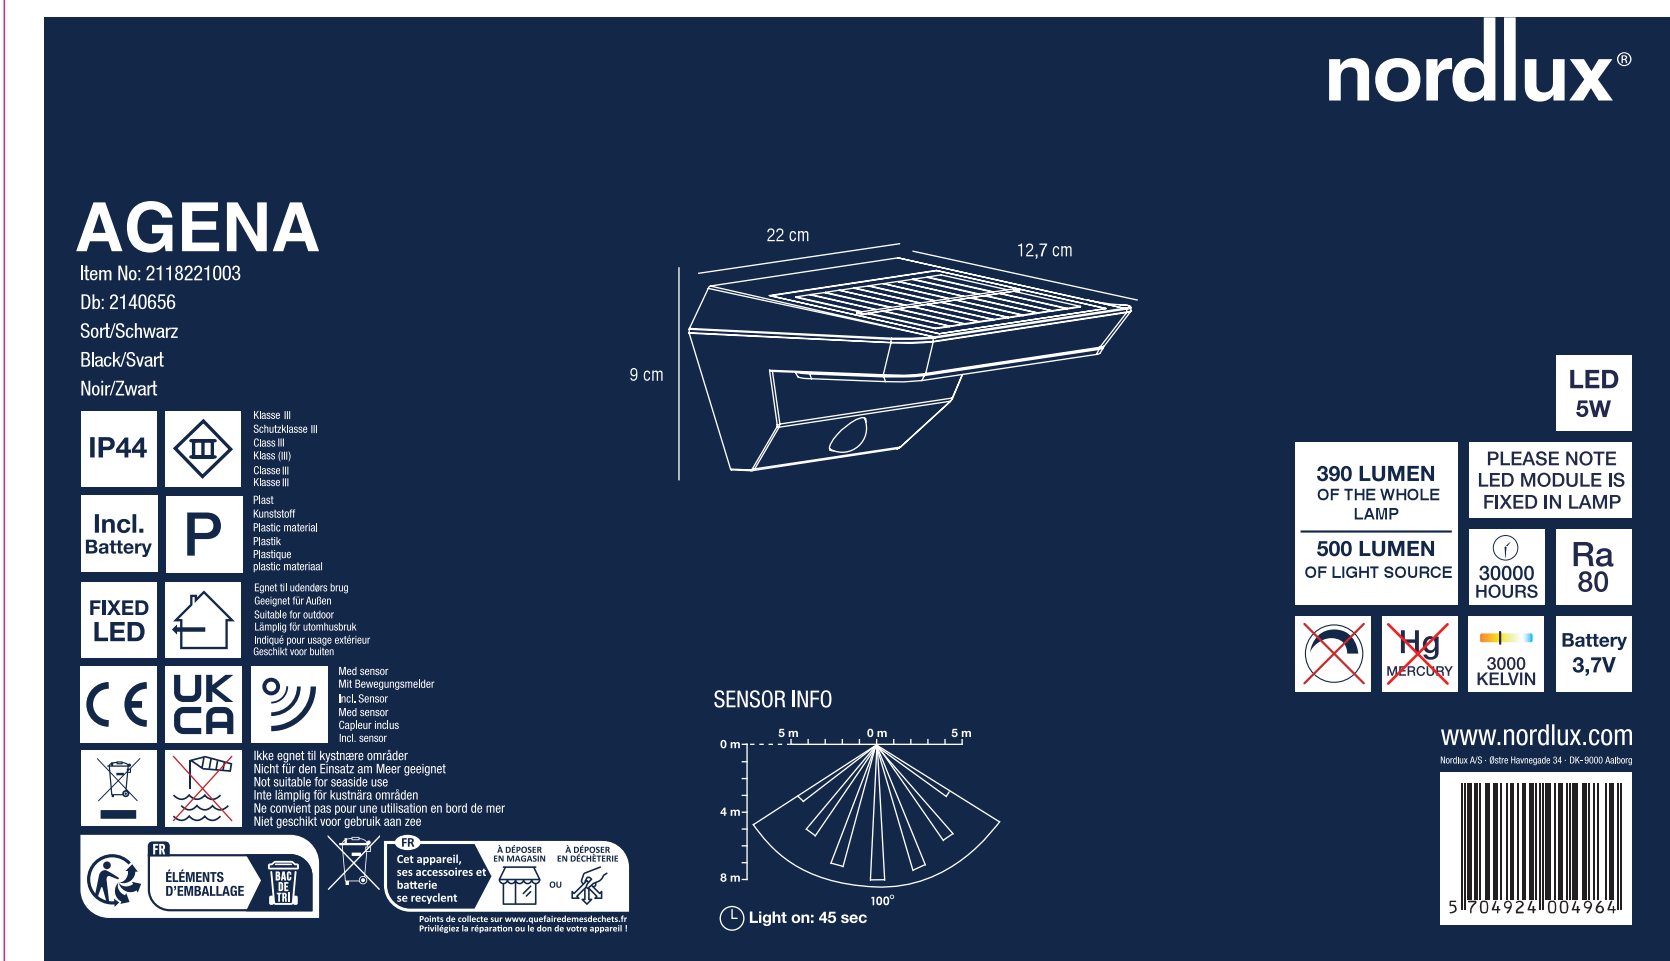

225x100x135mm

彩盒V4 2118221003

BOC-2026.3.6

2767C C100/M70/Y20

AAD: 26022026 ST

Nordlux UK  
Unit B3, Sykeside Drive  
Altham, BB5 5YE  
01200422777

Height x Width x Depth COLOR BOX (CM)	NET WEIGHT COLOR BOX (KG)
13.5x22.5x10	0.07
GROSS WEIGHT COLOR BOX (KG)	VOLUME COLOR BOX (CBM)
0.56	0.003