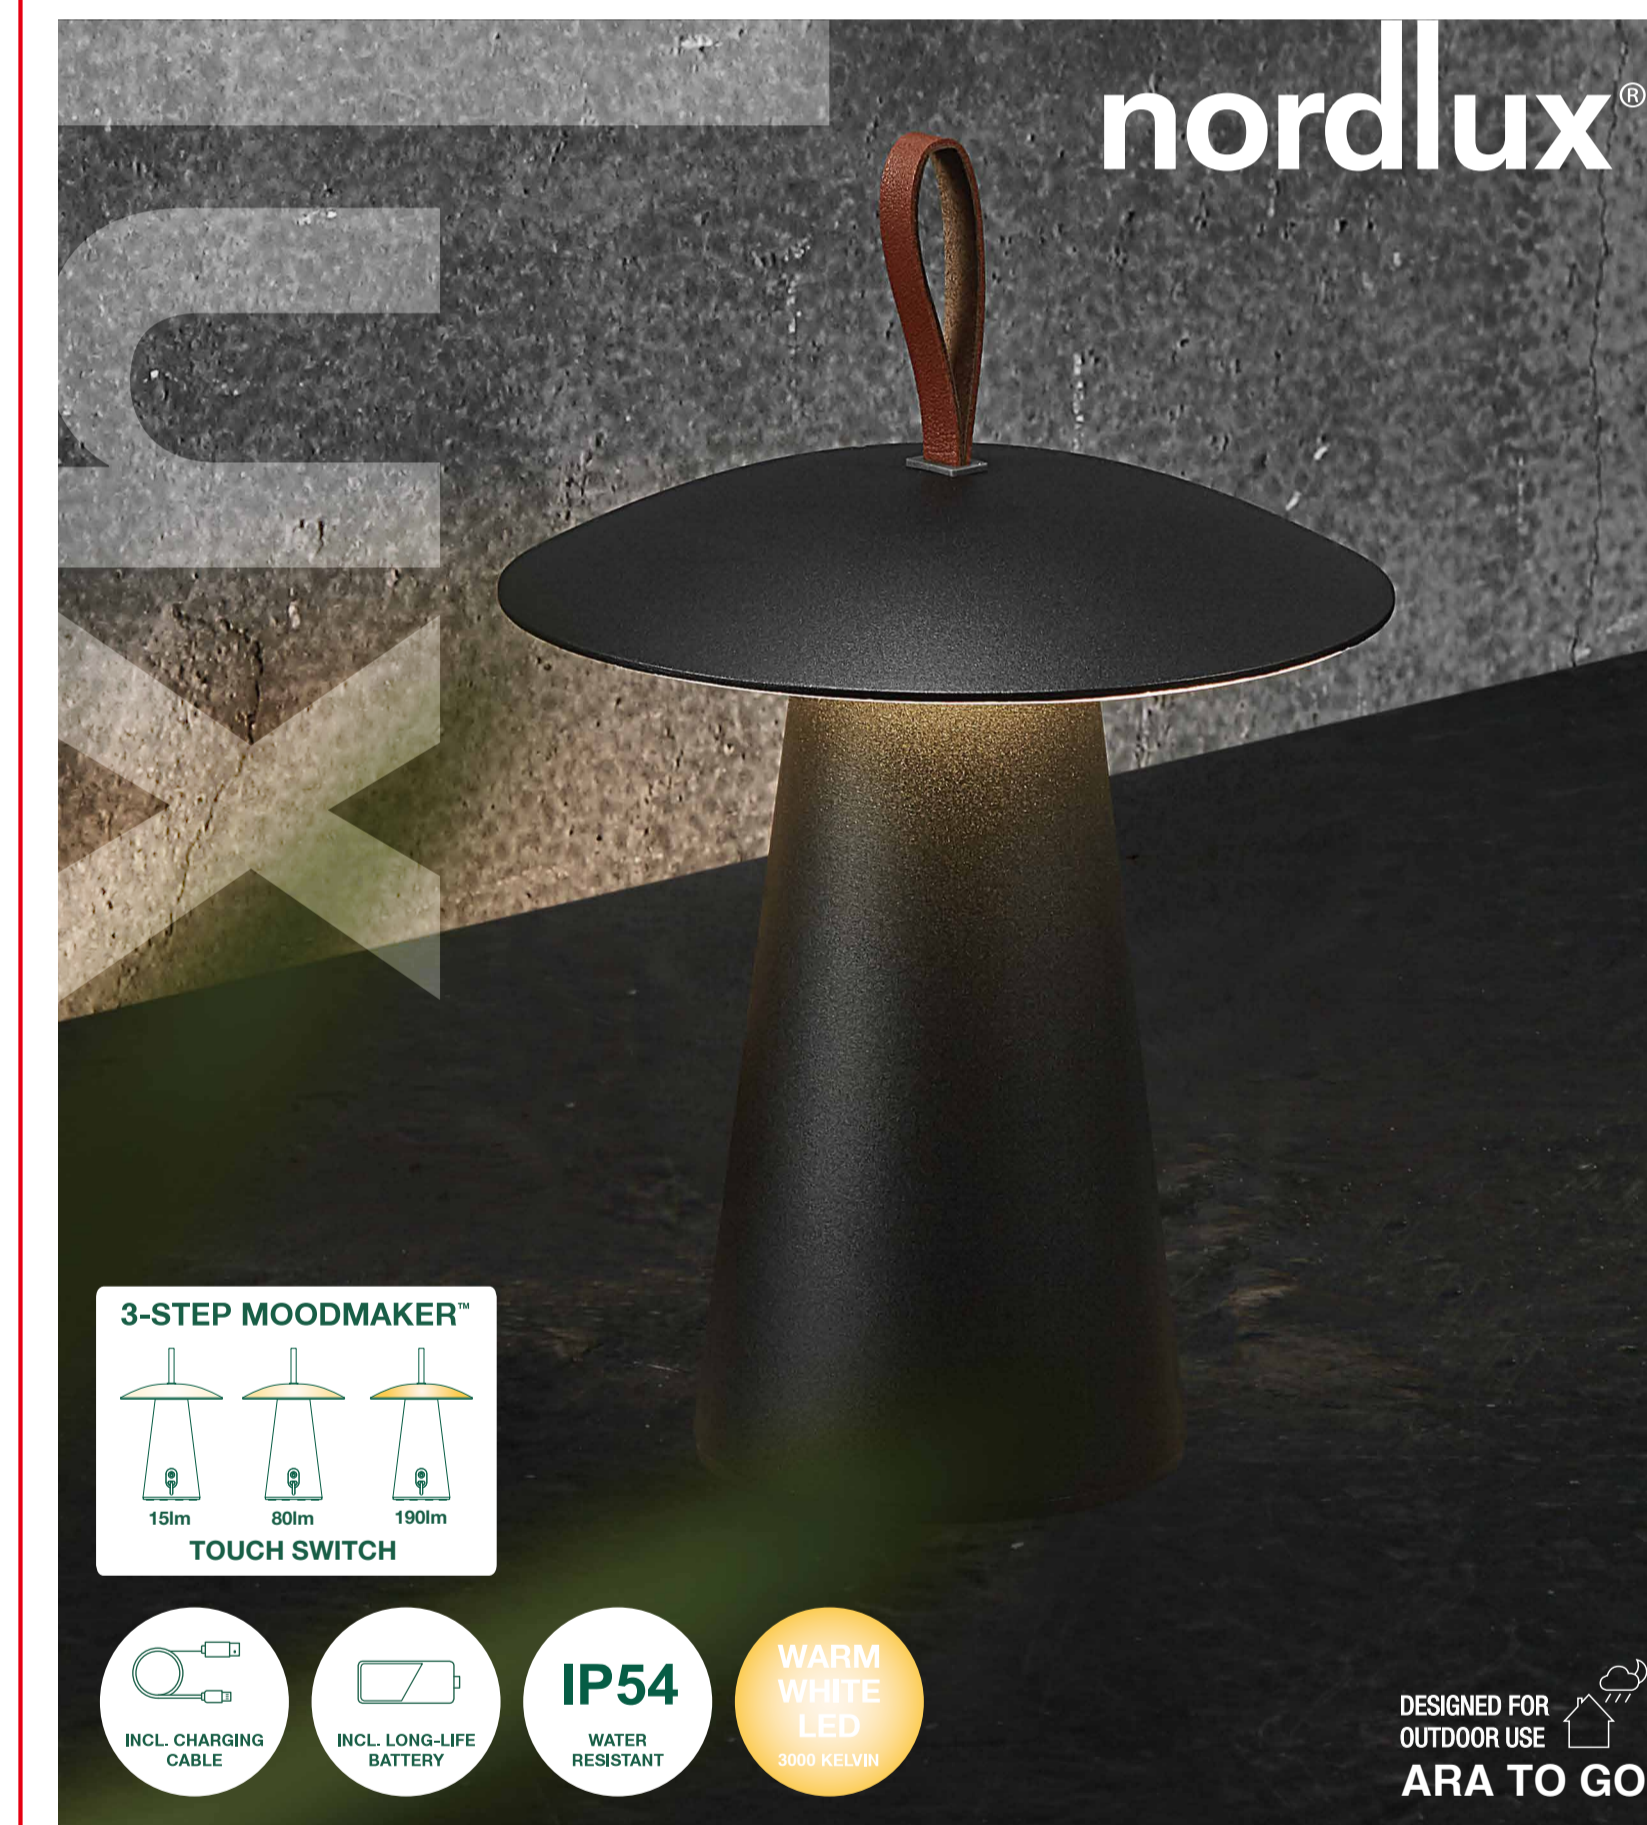

2118245003
225x225x255mm

Height x Width x Depth COLOR BOX (CM)	NET WEIGHT COLOR BOX (KG)
22.5x22.5x25.5	0.3
GROSS WEIGHT COLOR BOX (KG)	VOLUME COLOR BOX (CBM)
1.5	0.01

AAD: 09232020 XY