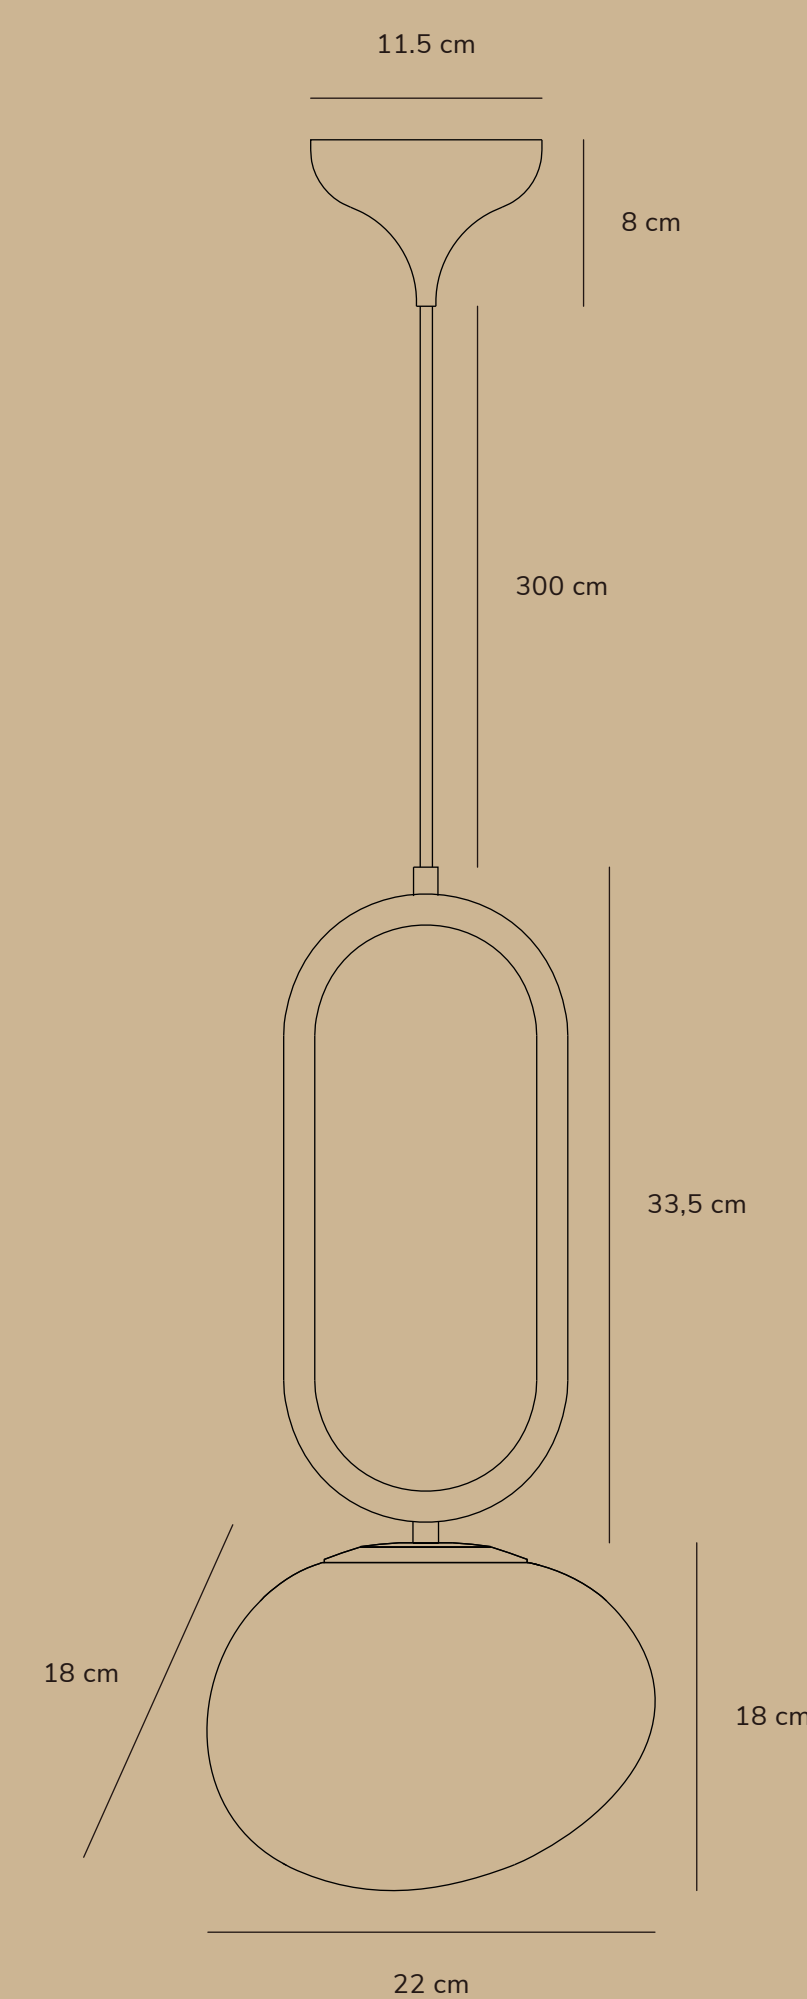

210

235

470

SHAPES 22

by Maria Berntsen

SHAPES 22

by Maria Berntsen

SHAPES 22

by Maria Berntsen

Maria Berntsen
Maria Berntsen

SHAPES 22

by Maria Berntsen

Item number 2120013035
Color Brass
Material Metal / Glass
IP Class IP20-for indoor use, Class II
Voltage 220-240V- 50/60Hz
Cable Textile cable: Black 300 cm replaceable
Light source E27, Max. 15W, Excl. light source

www.dftpglobal.com

5 704924 004070

Height x Width x Depth COLOR BOX (CM)	NET WEIGHT COLOR BOX (KG)
47 x 235 x 21 CM	KG
GROSS WEIGHT COLOR BOX (KG)	VOLUME COLOR BOX (CBM)
KG	0.02319 CBM