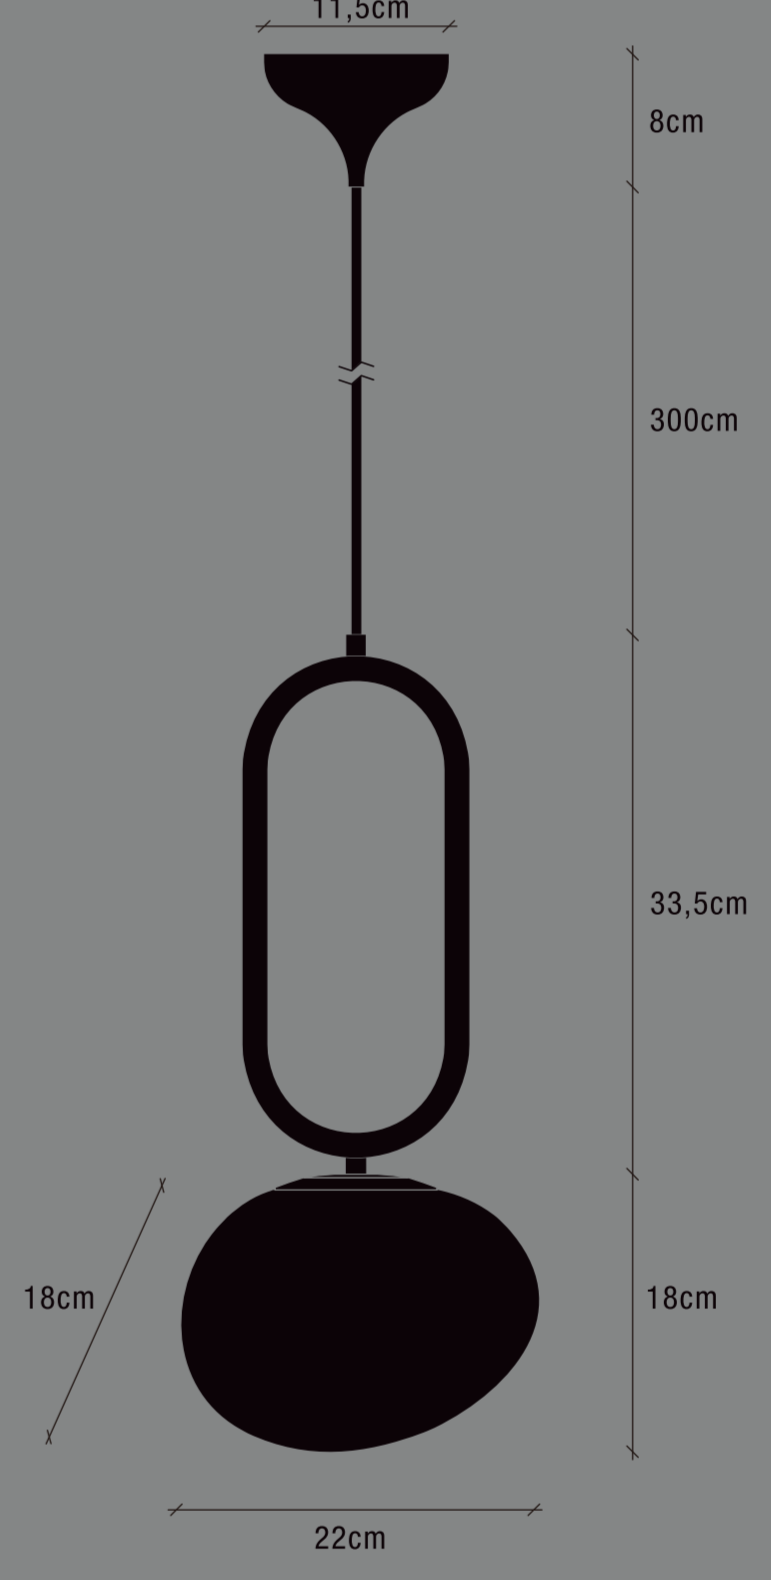

www.dftp.dk

AAD:31032021XY