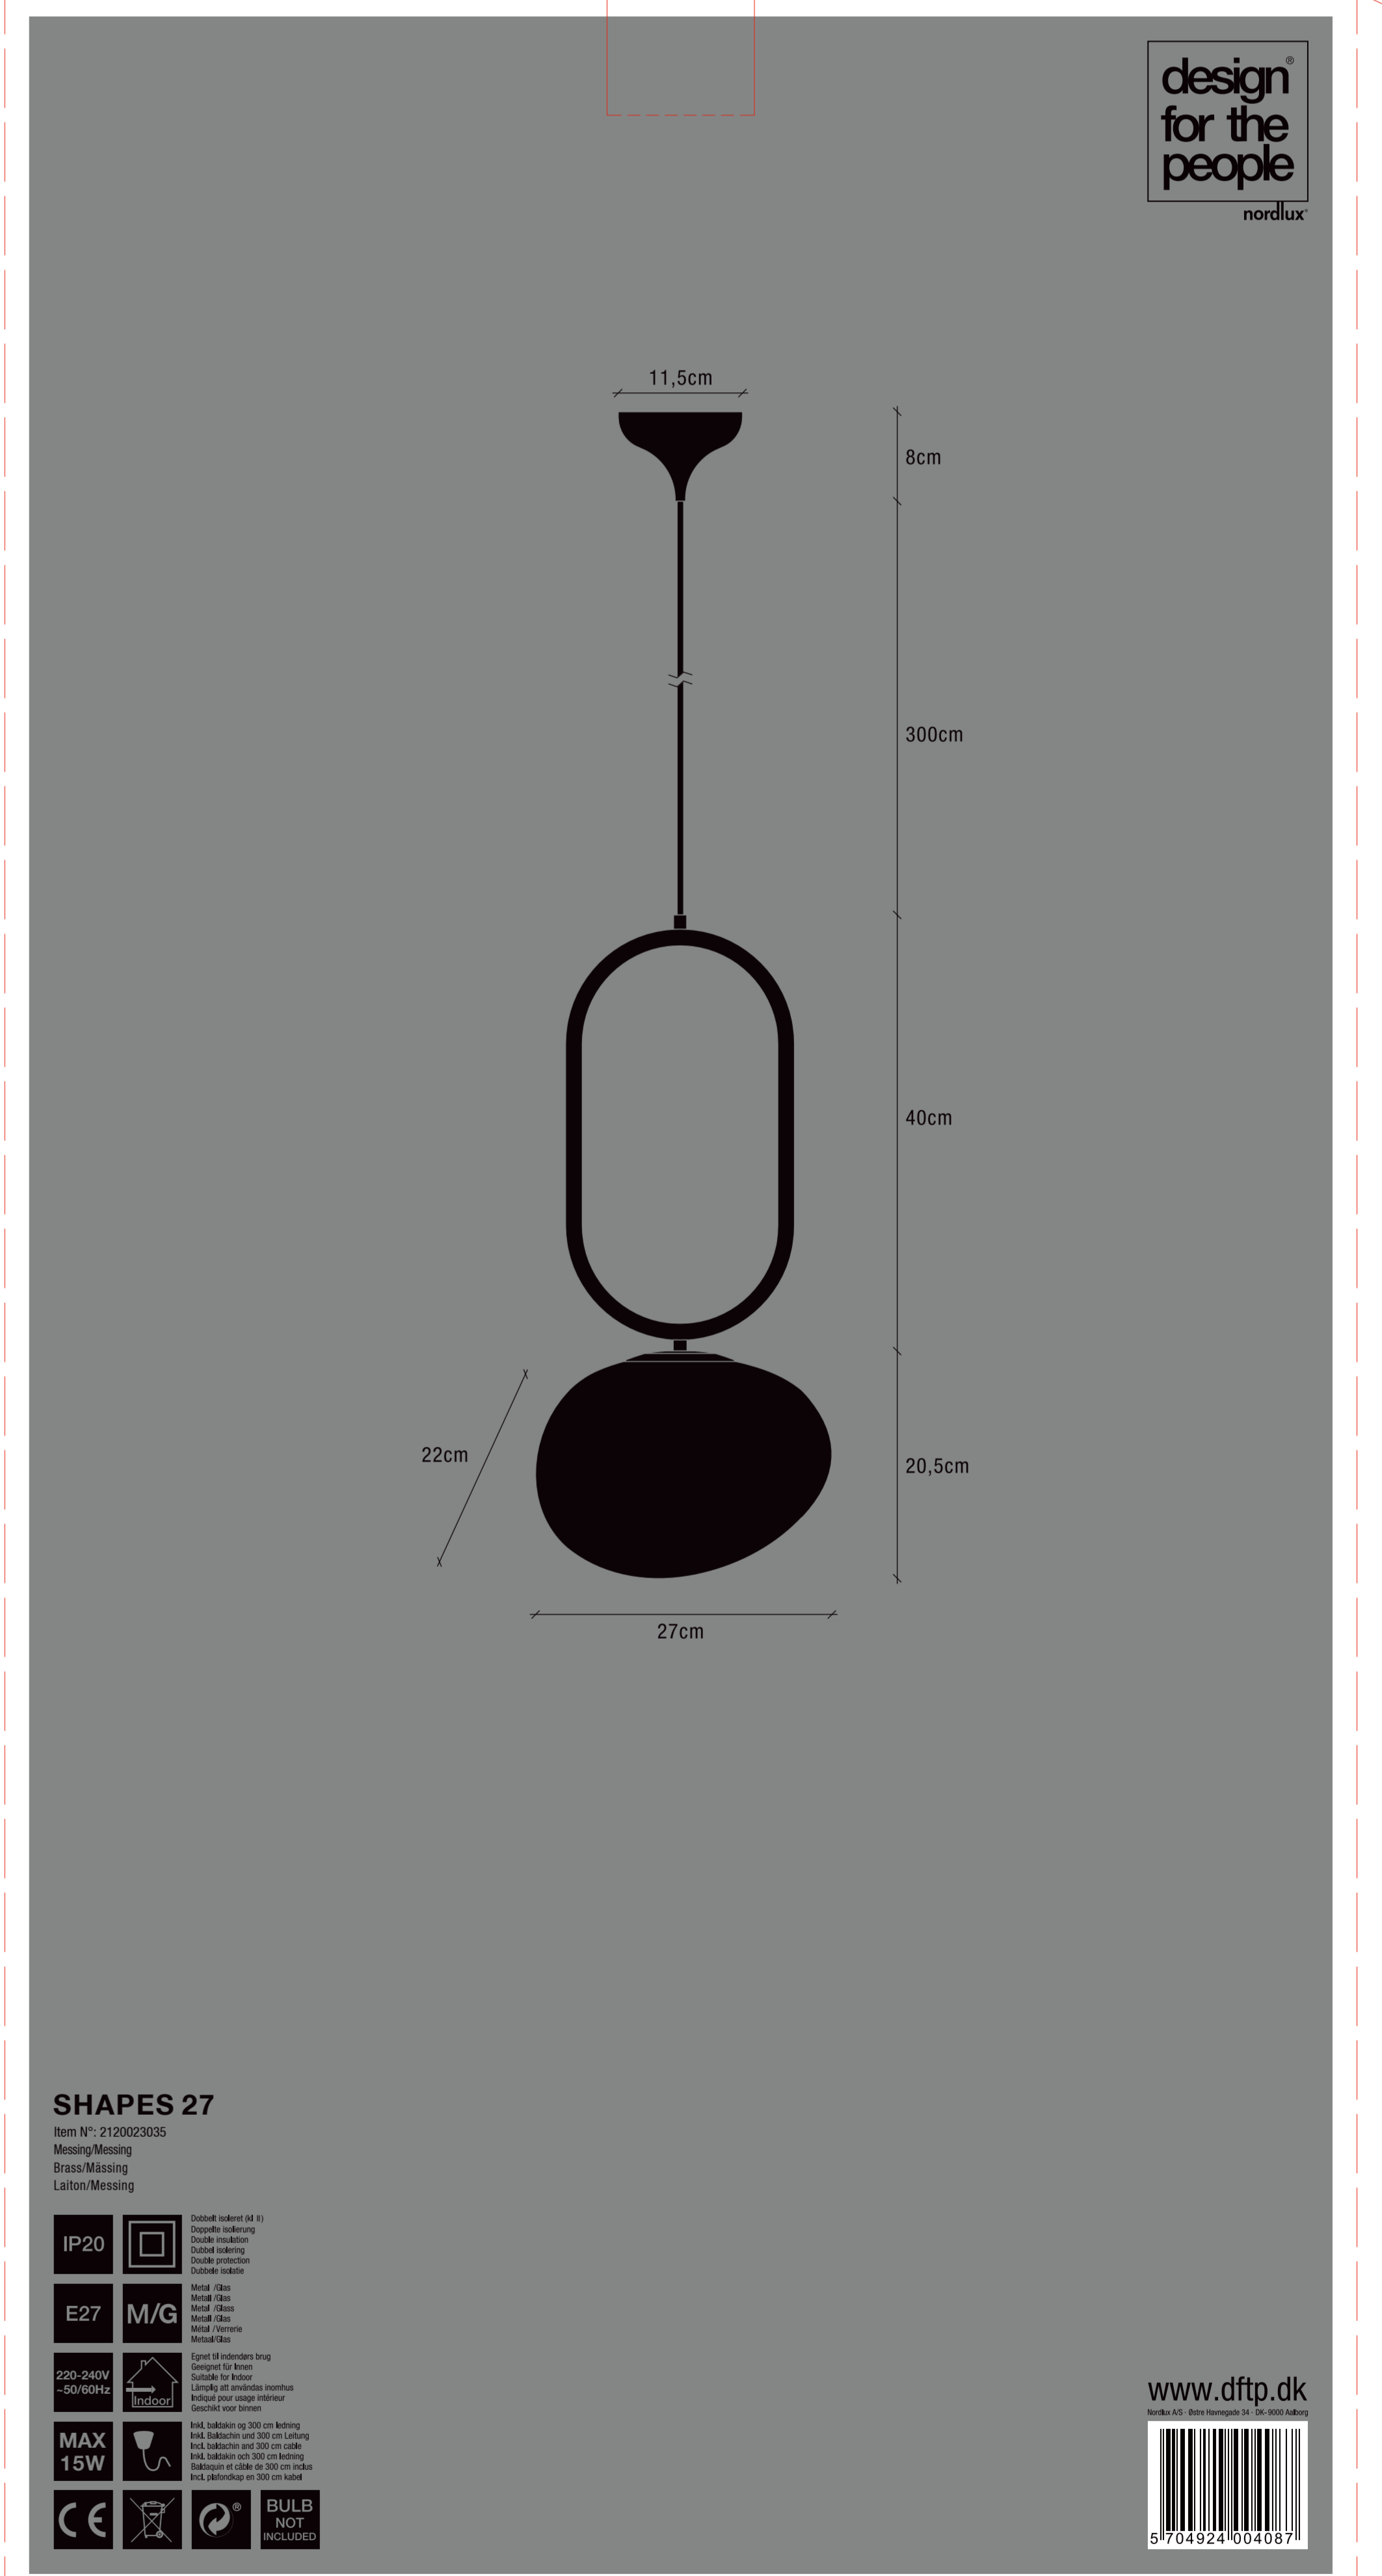

SHAPES 27

Item #: 2120023035

Manufacturing

Erna Mønsting

Licht-Mønsting

IP20

E27

M/G

MAX 15W

BUILT TO LAST

www.dftp.dk

AAD.3102021XY