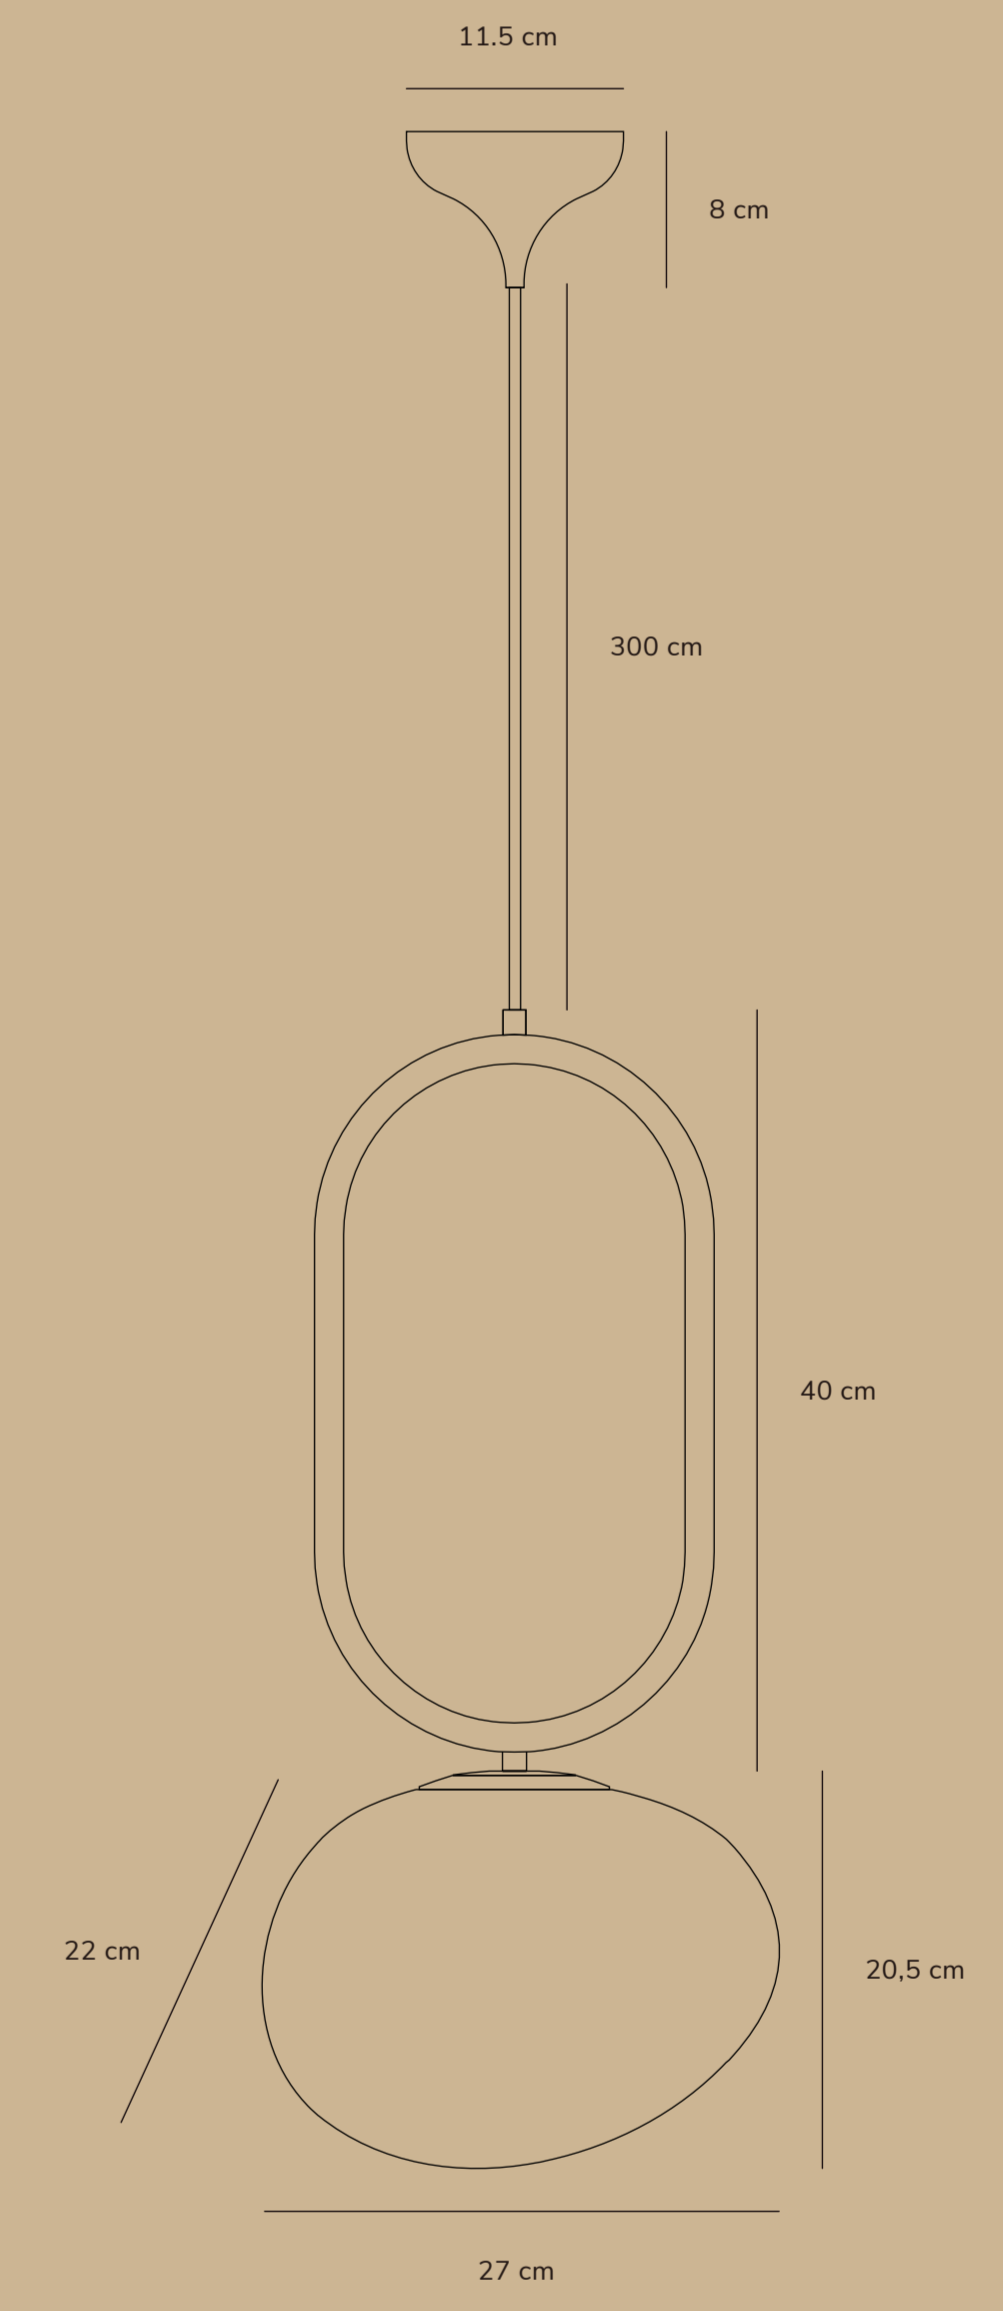

245

275

530

SHAPES 27

by Maria Bernsten

SHAPES 27

by Maria Bernsten

SHAPES 27

by Maria Bernsten

Maria Bernsten
Maria Bernsten

SHAPES 27

by Maria Bernsten

5 9704924 004087

Height x Width x Depth	Color	Box	Net Weight	Color Box	Gross Weight
53 x 27 x 245 CM		KG