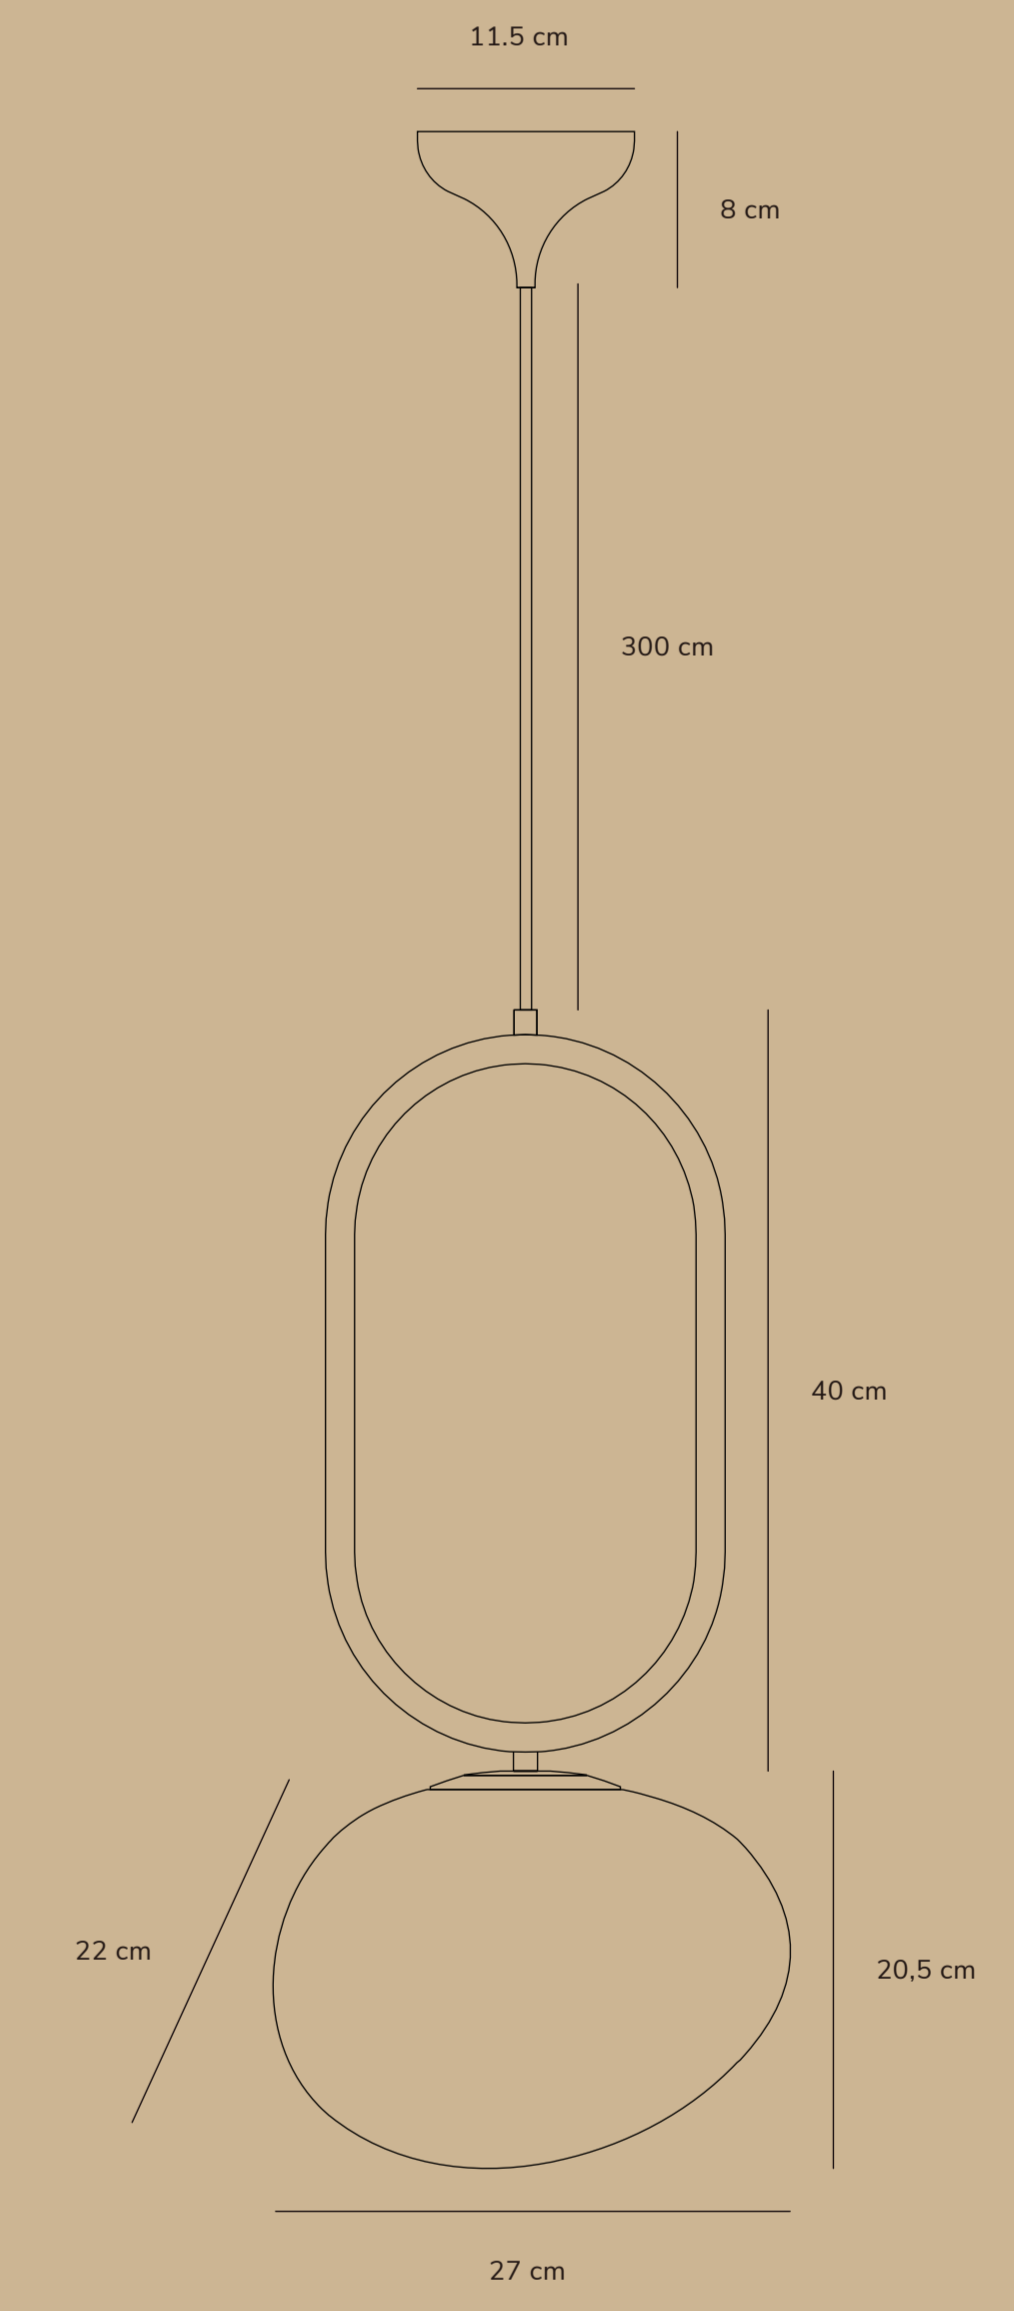

245

275

530

SHAPES 27

by Maria Bernsten

SHAPES 27

by Maria Bernsten

SHAPES 27

by Maria Bernsten

Maria Bernsten
Maria Bernsten

SHAPES 27

by Maria Bernsten

Height x Width x Depth	Color	Box	Net Weight	Color Box	Gross Weight
53 x 275 x 245 CM			KG