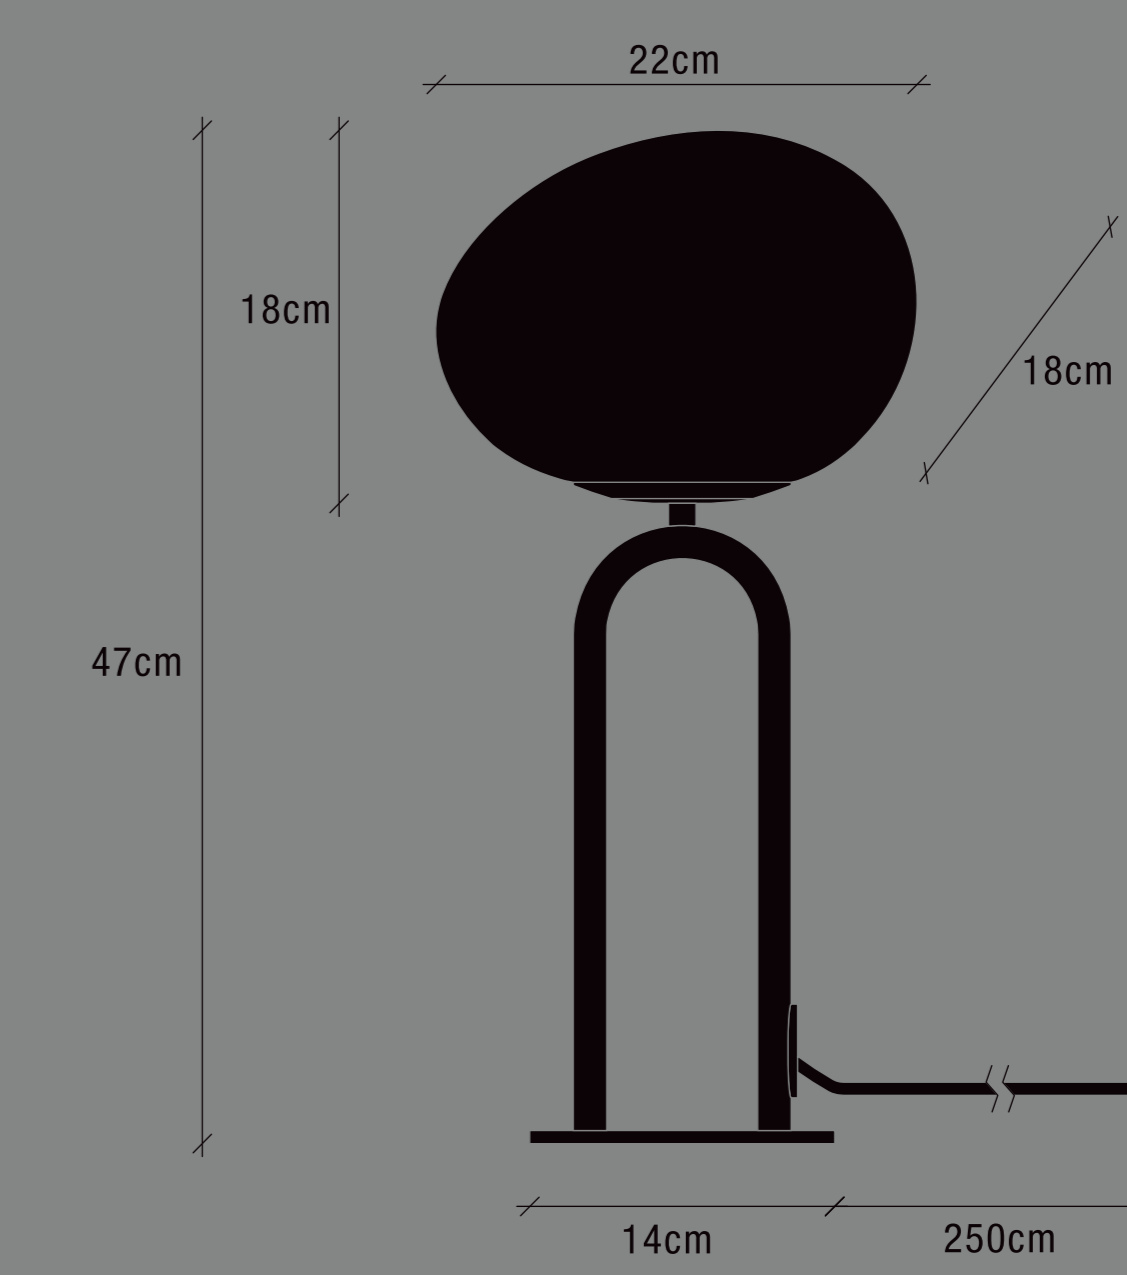

- IP20
- E27
- MAX 15W
- CE

www.dftp.dk

AAD-31032021XY