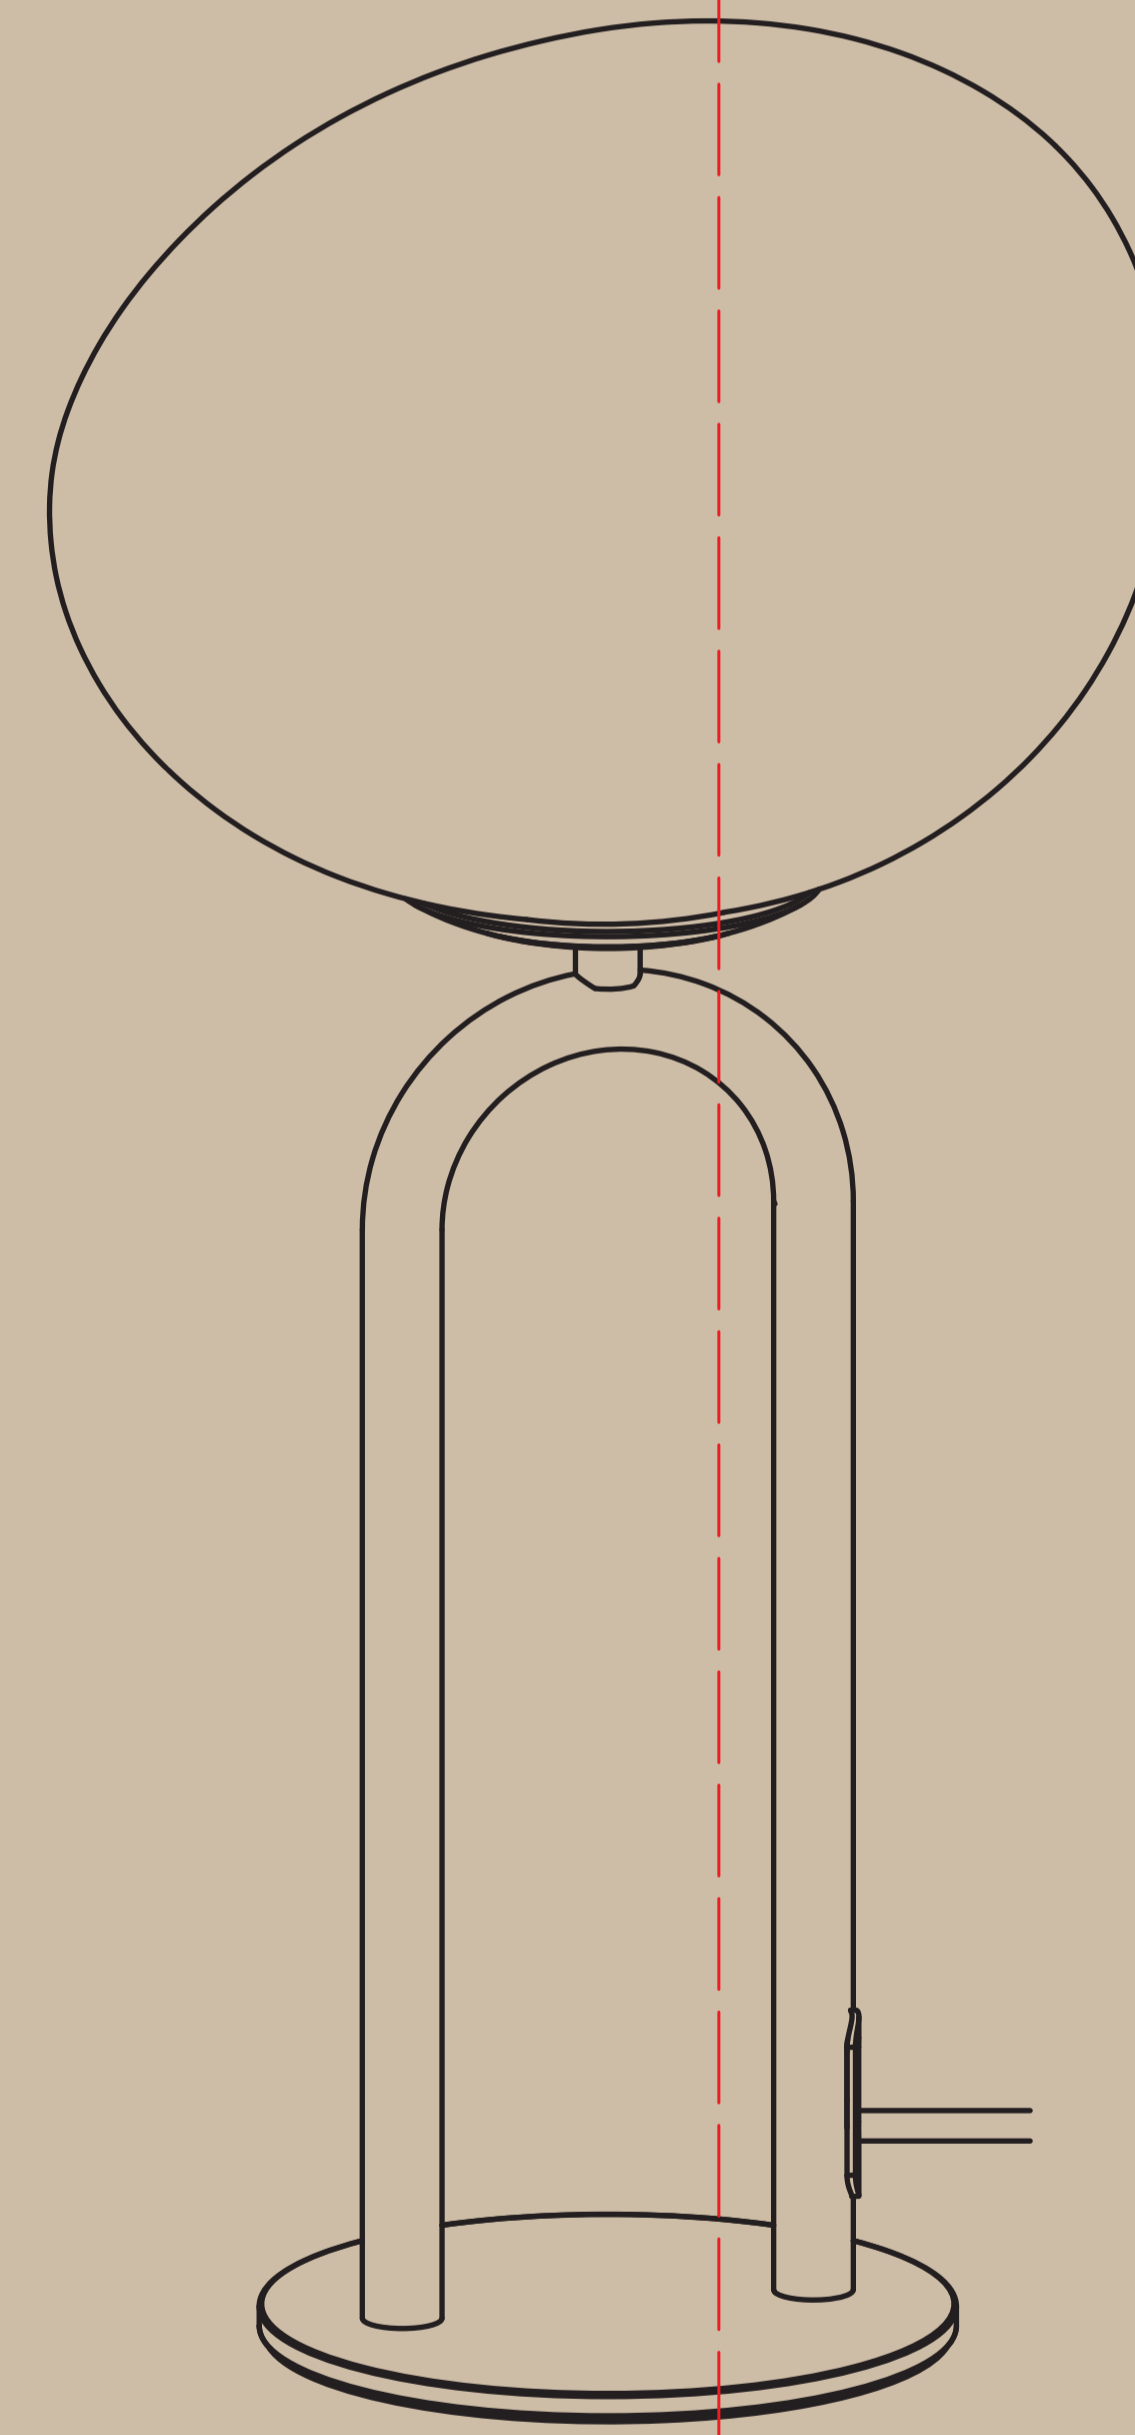

385

SHAPES

by Maria Berntsen

SHAPES

by Maria Berntsen

SHAPES

by Maria Berntsen

With her own design studio in Copenhagen, Maria Berntsen has since 1992 focused on architecture and design.

Maria Berntsen
Maria Berntsen

Socket type
E27

Bulb not
included

15
LED Max
wattage