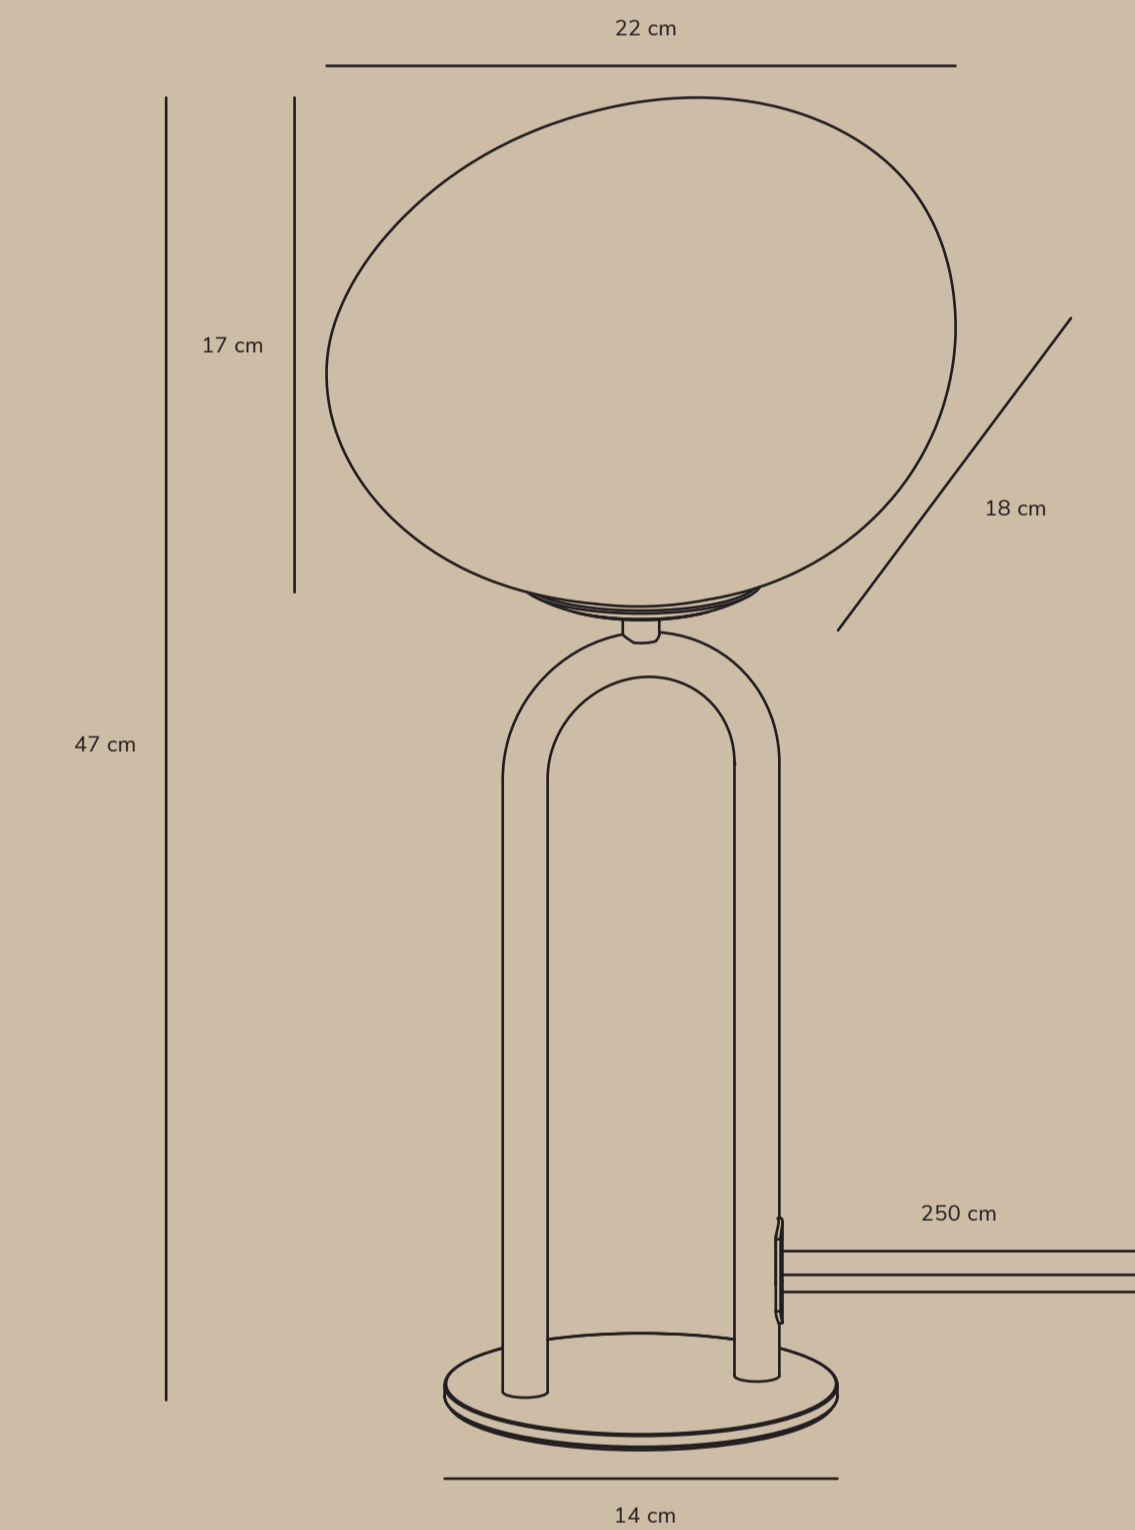

SHAPES

by Maria Berntsen

Item number 2120055035
Color Brass
Material Metal/Glass
IP Class IP20, indoor use, class II
Voltage 220-240-50/60Hz
Cable Black Textile, 250 cm non replaceable
Switch Switch on cable
Light source Excl. E27 G45, LED Max. 15W

Height x Width x Depth COLOR BOX (CM)	NET WEIGHT COLOR BOX (KG)
38.5 x 30.5 x 23 CM	KG
GROSS WEIGHT COLOR BOX (KG)	VOLUME COLOR BOX (CBM)
KG	0.027 CBM

230

305

230

305

30