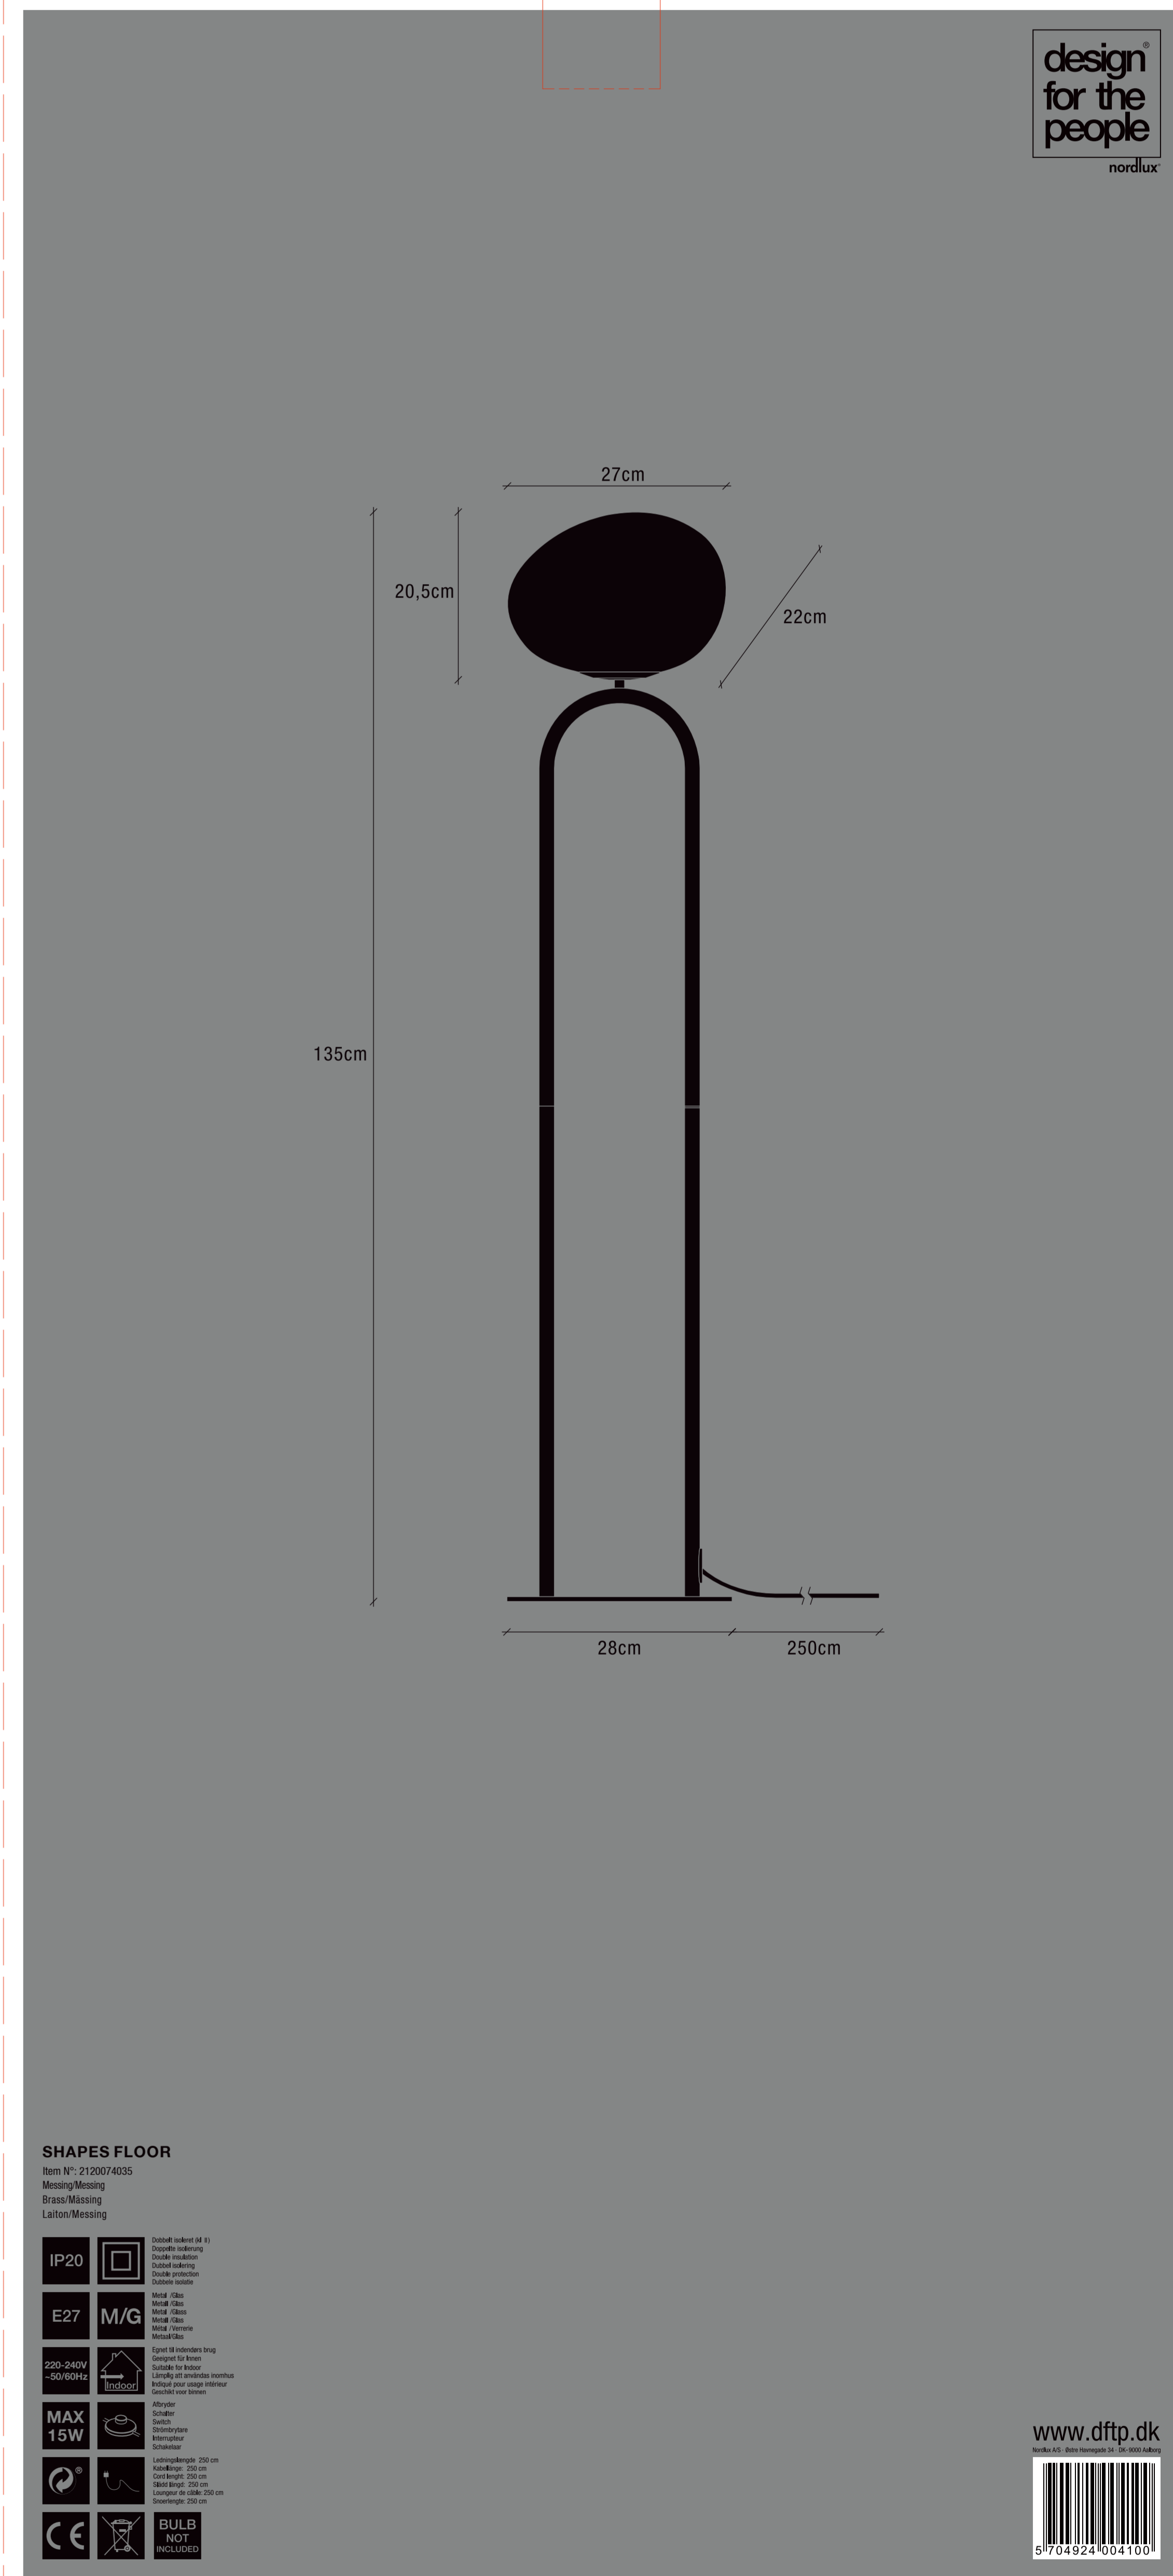

design
for the
people
nordlux