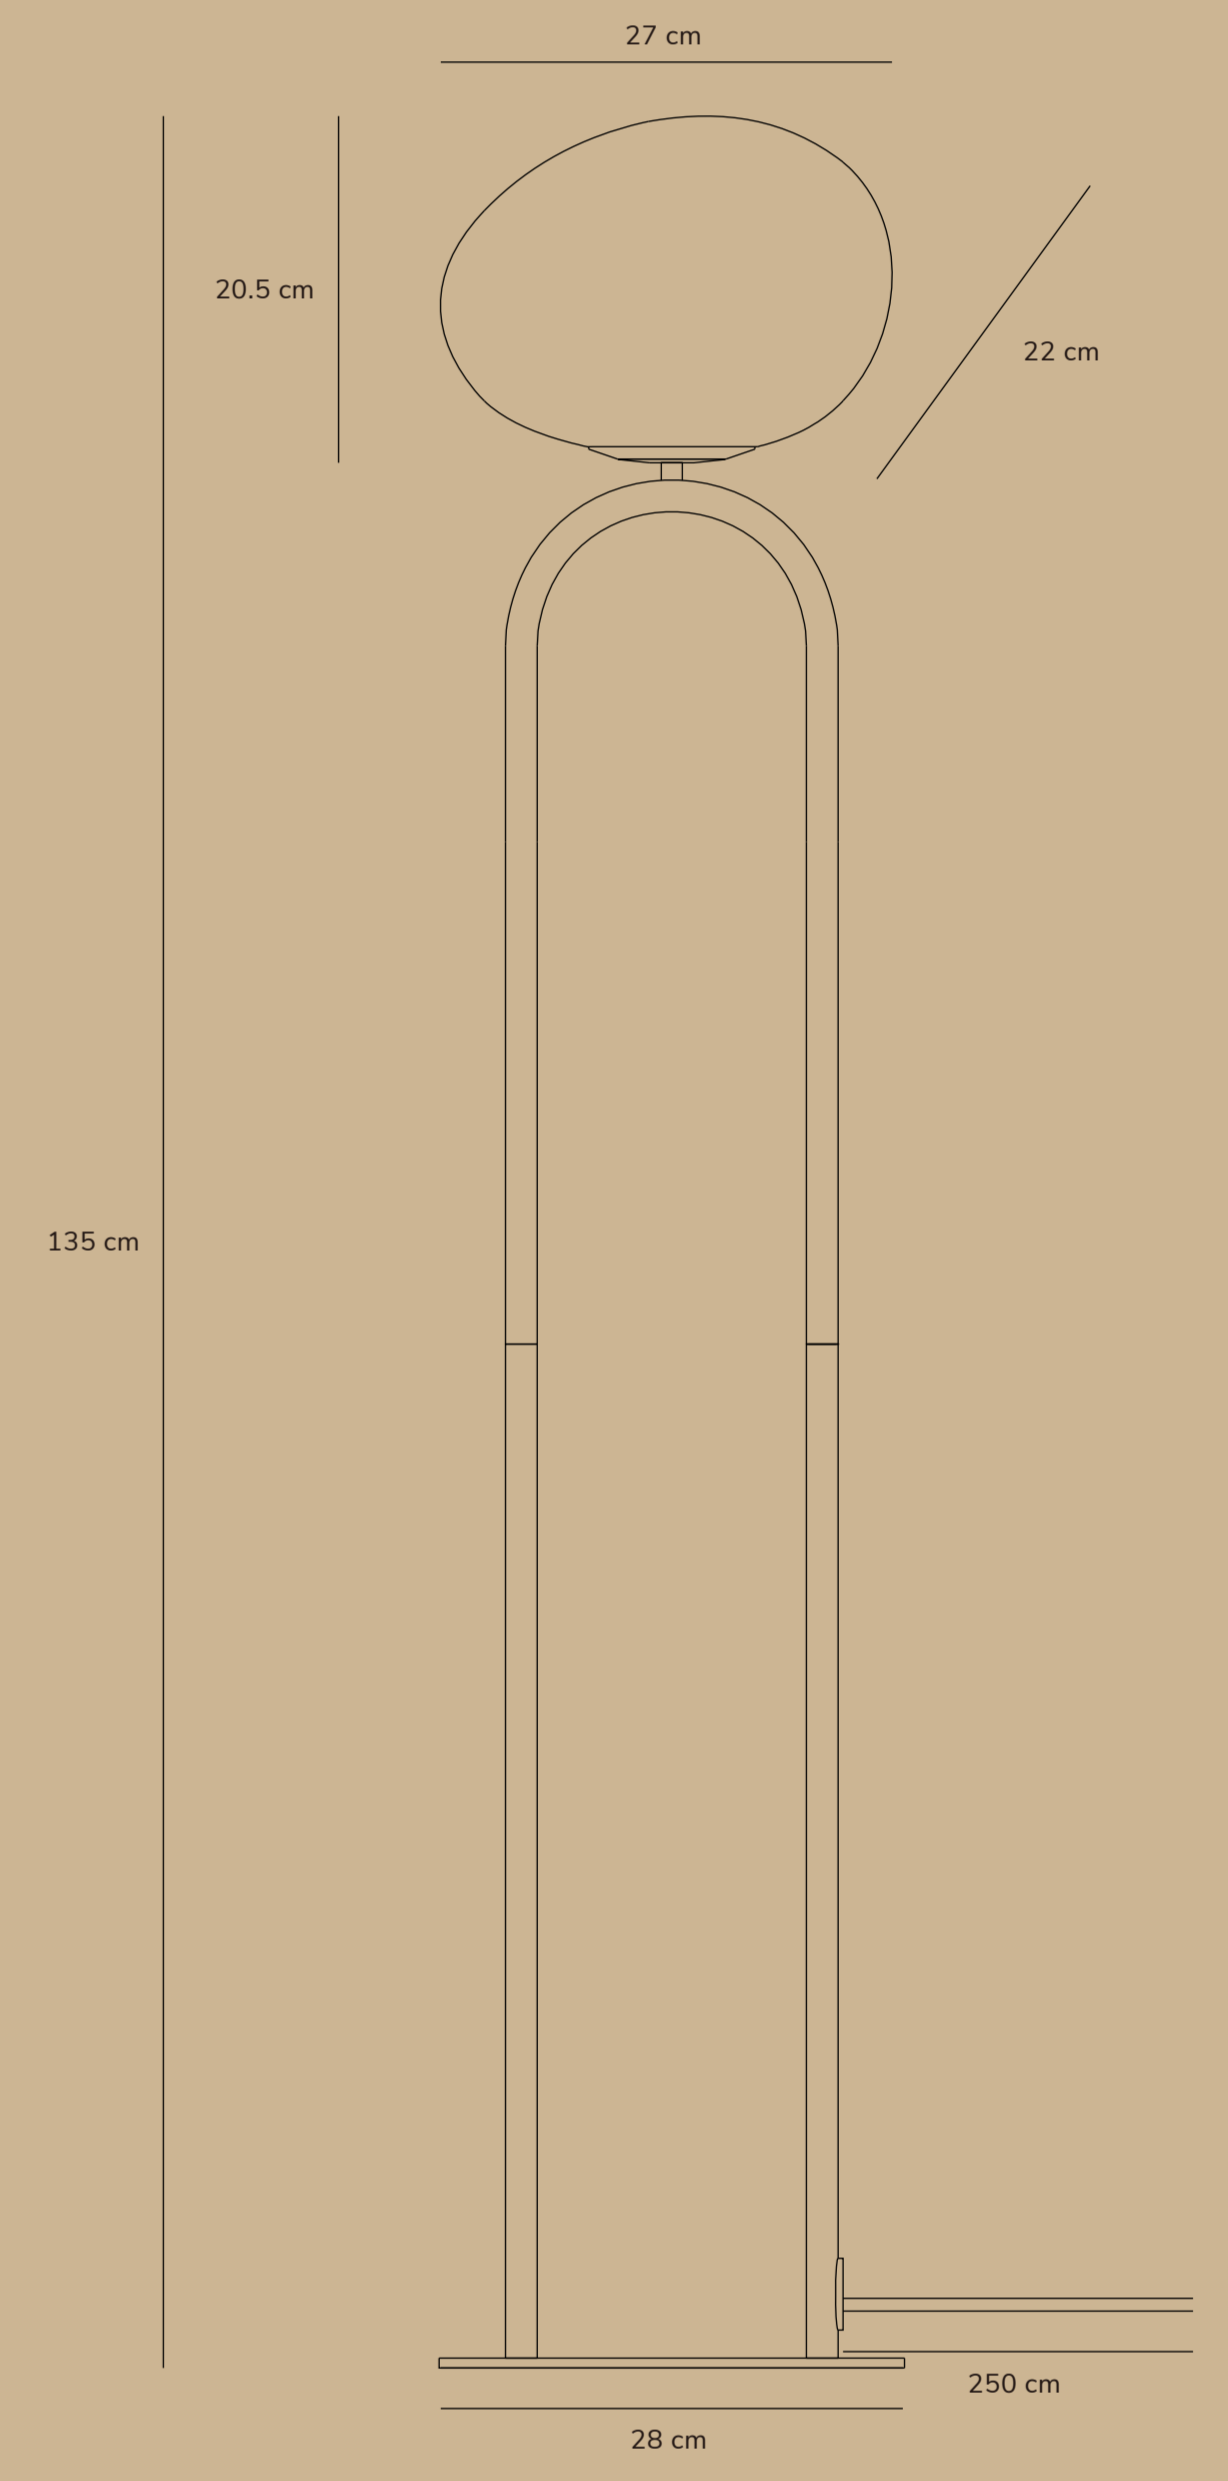

290

305

SHAPES FLOOR

by Maria Bernsten

SHAPES FLOOR

by Maria Bernsten

SHAPES FLOOR

by Maria Bernsten

Maria Bernsten
Maria Bernsten

SHAPES FLOOR

by Maria Bernsten

www.dfglobal.com

665