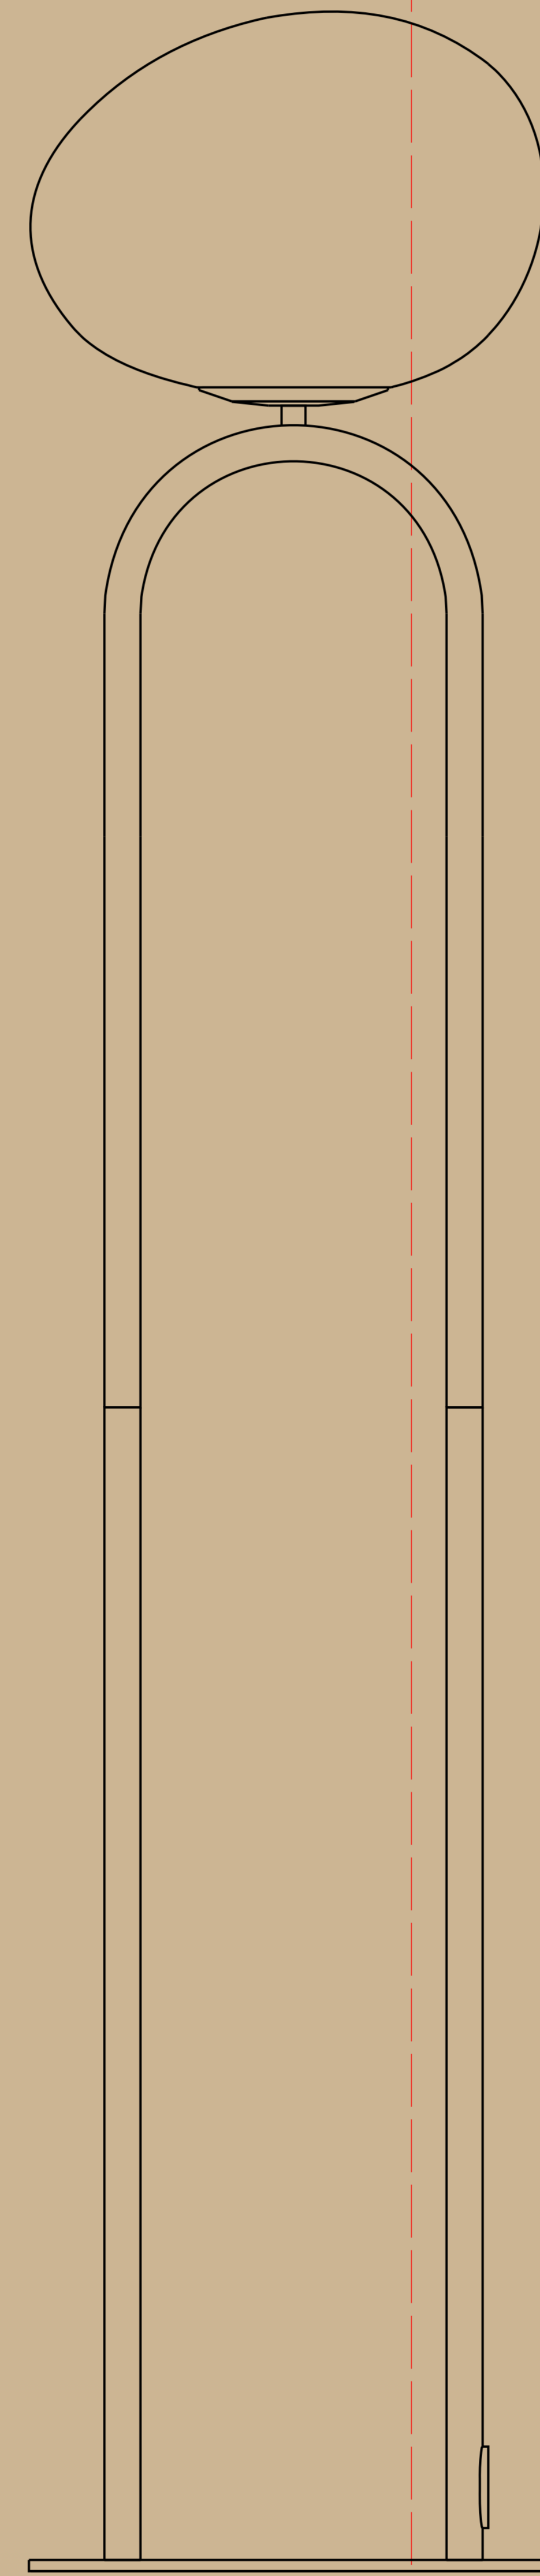

290

305

SHAPES FLOOR

by Maria Bernsten

SHAPES FLOOR

by Maria Bernsten

SHAPES FLOOR

by Maria Bernsten

Maria Bernsten
Maria Bernsten

SHAPES FLOOR

by Maria Bernsten

www.dfglobal.com

665