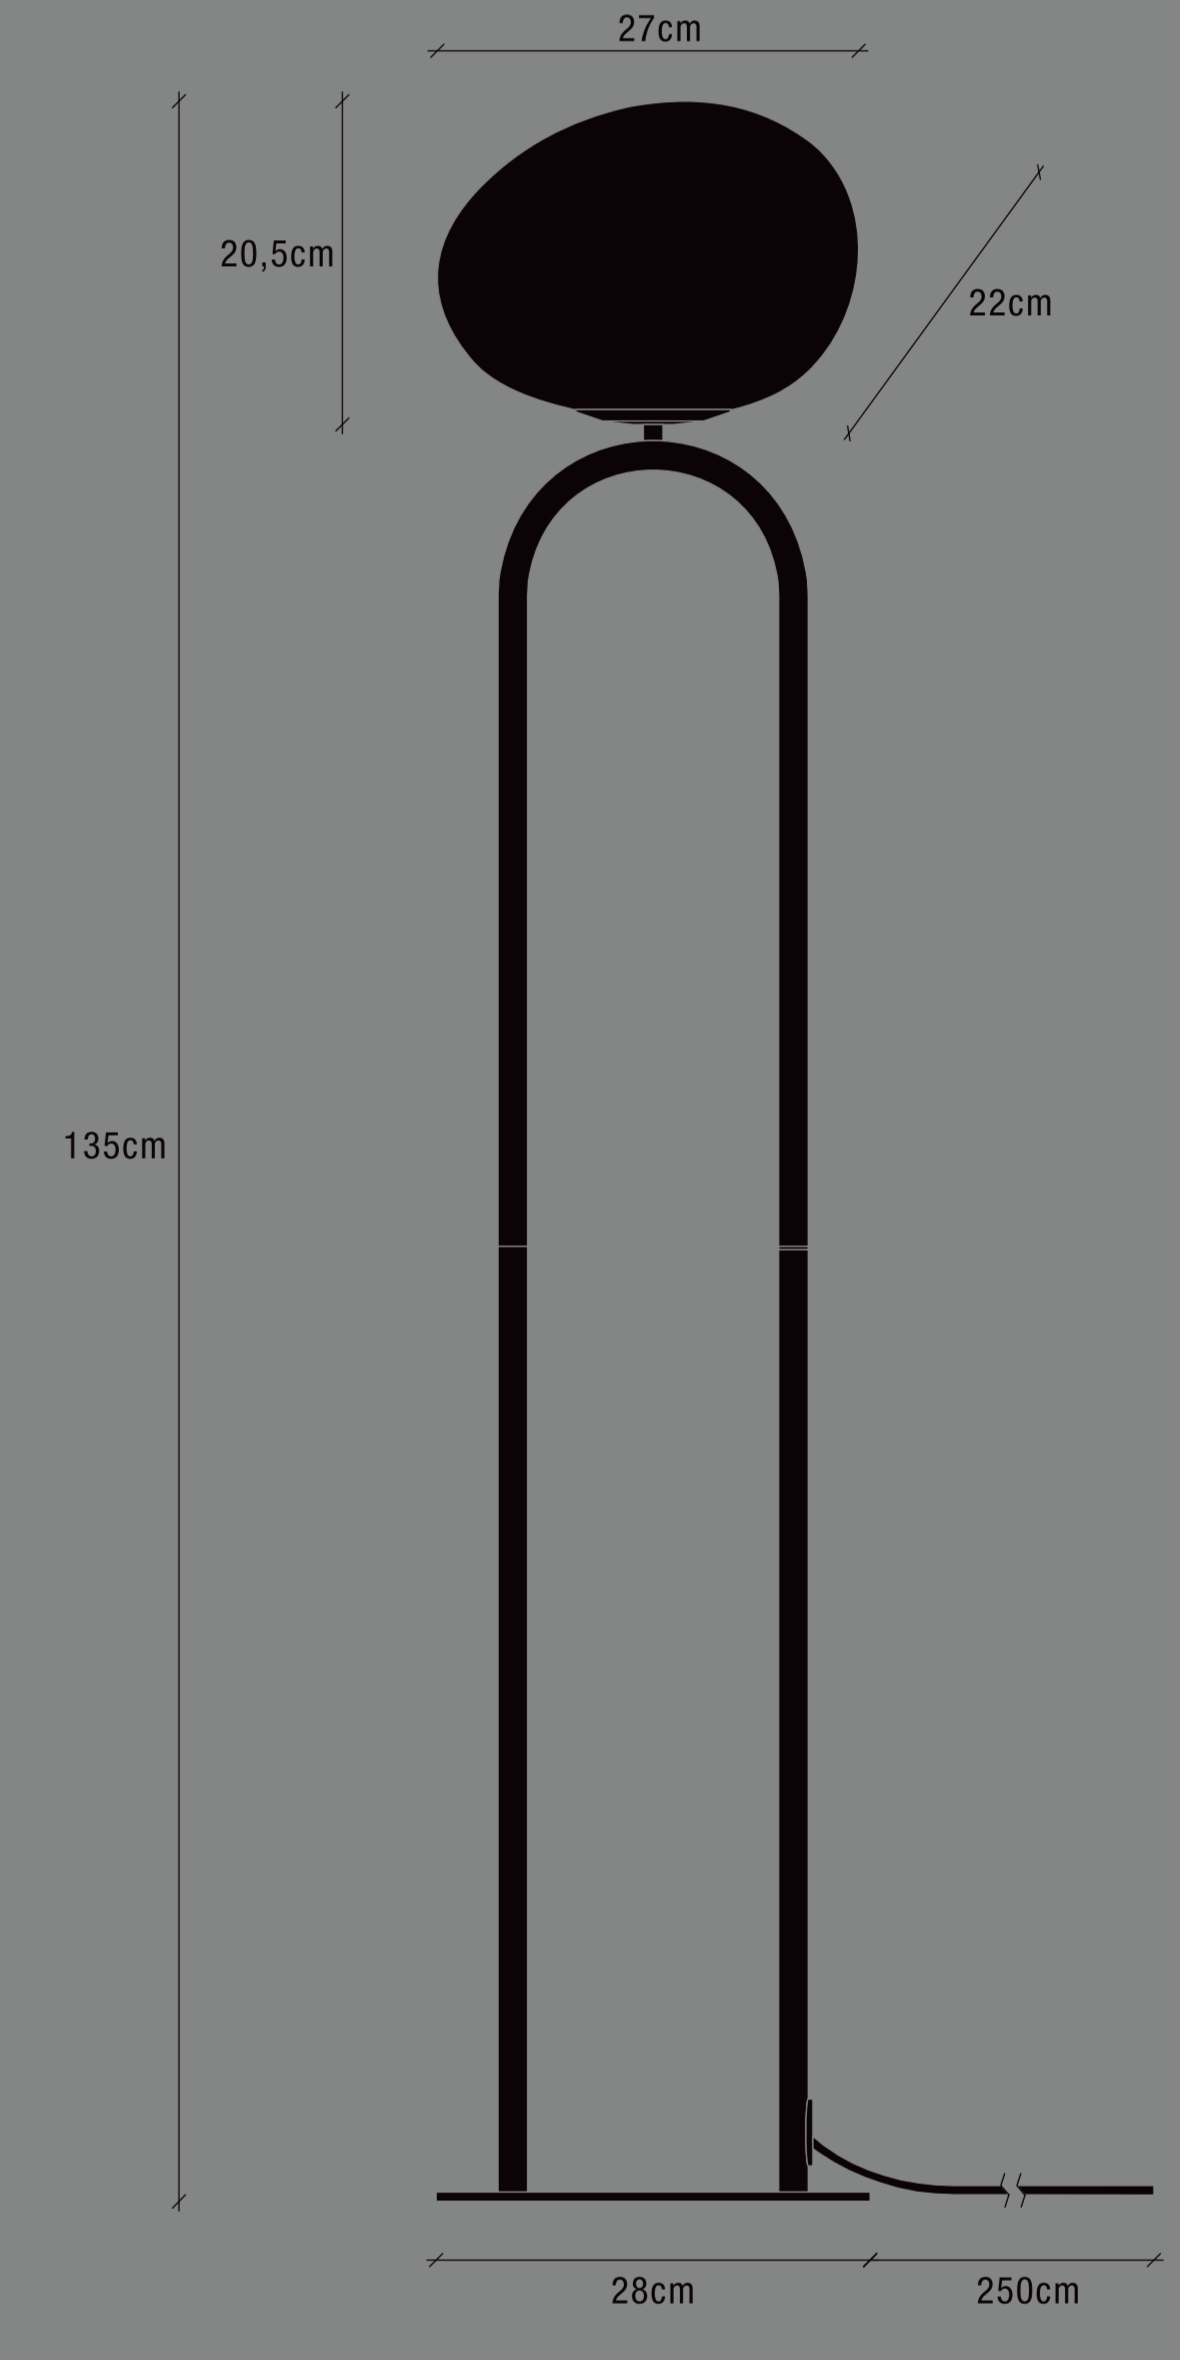

design
for the
people
nordlux