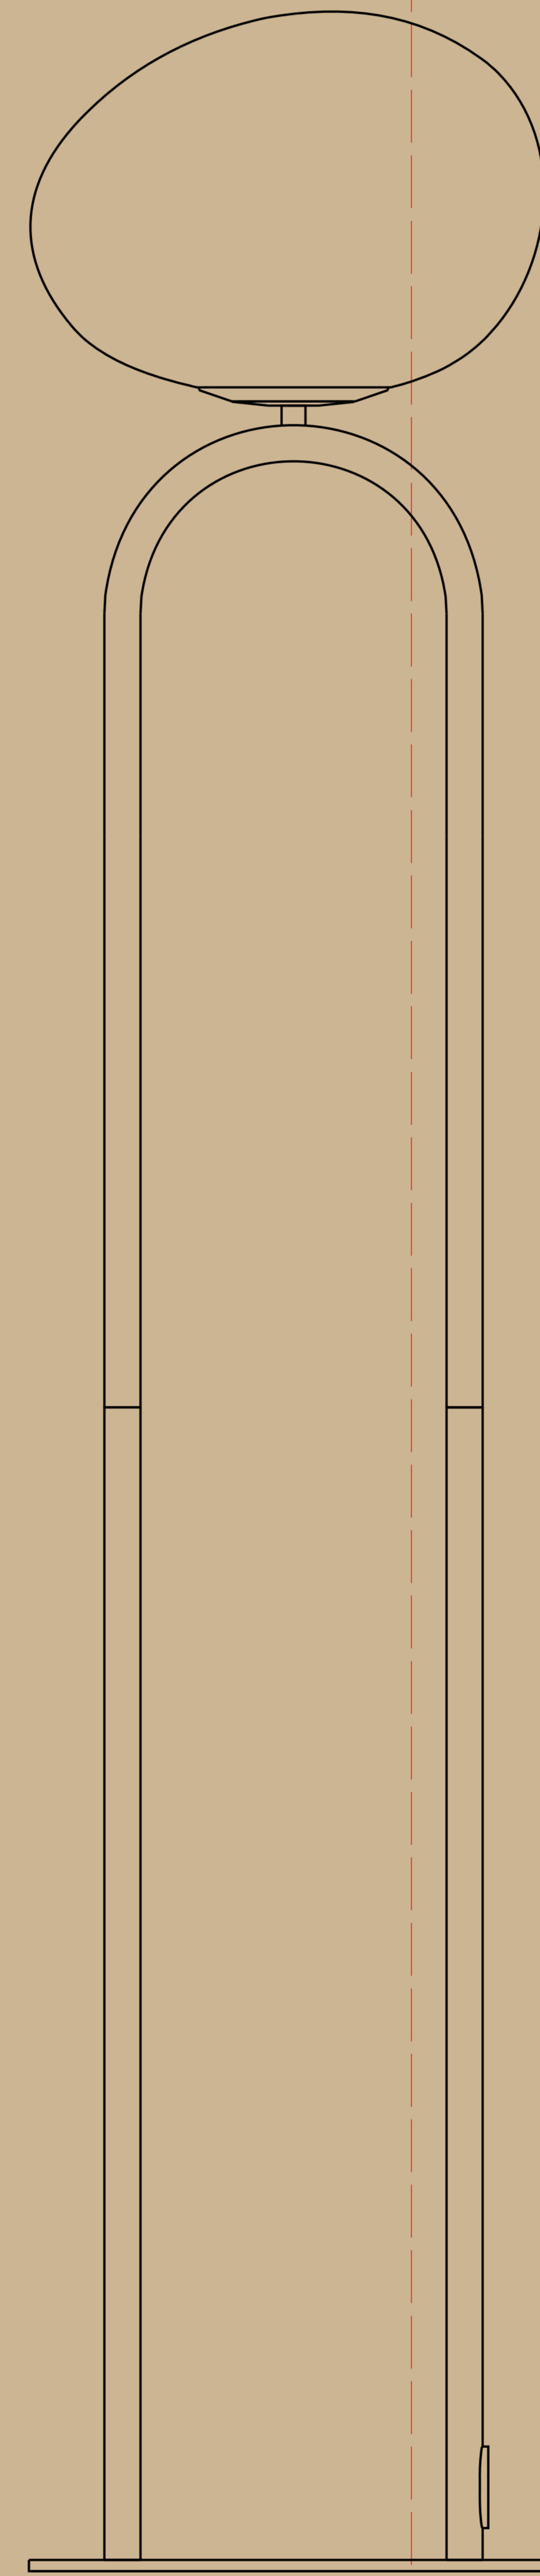

290

305

SHAPES FLOOR

by Maria Bernsten

SHAPES FLOOR

by Maria Bernsten

SHAPES FLOOR

by Maria Bernsten

Maria Bernsten
Maria Bernsten

SHAPES FLOOR

by Maria Bernsten

665