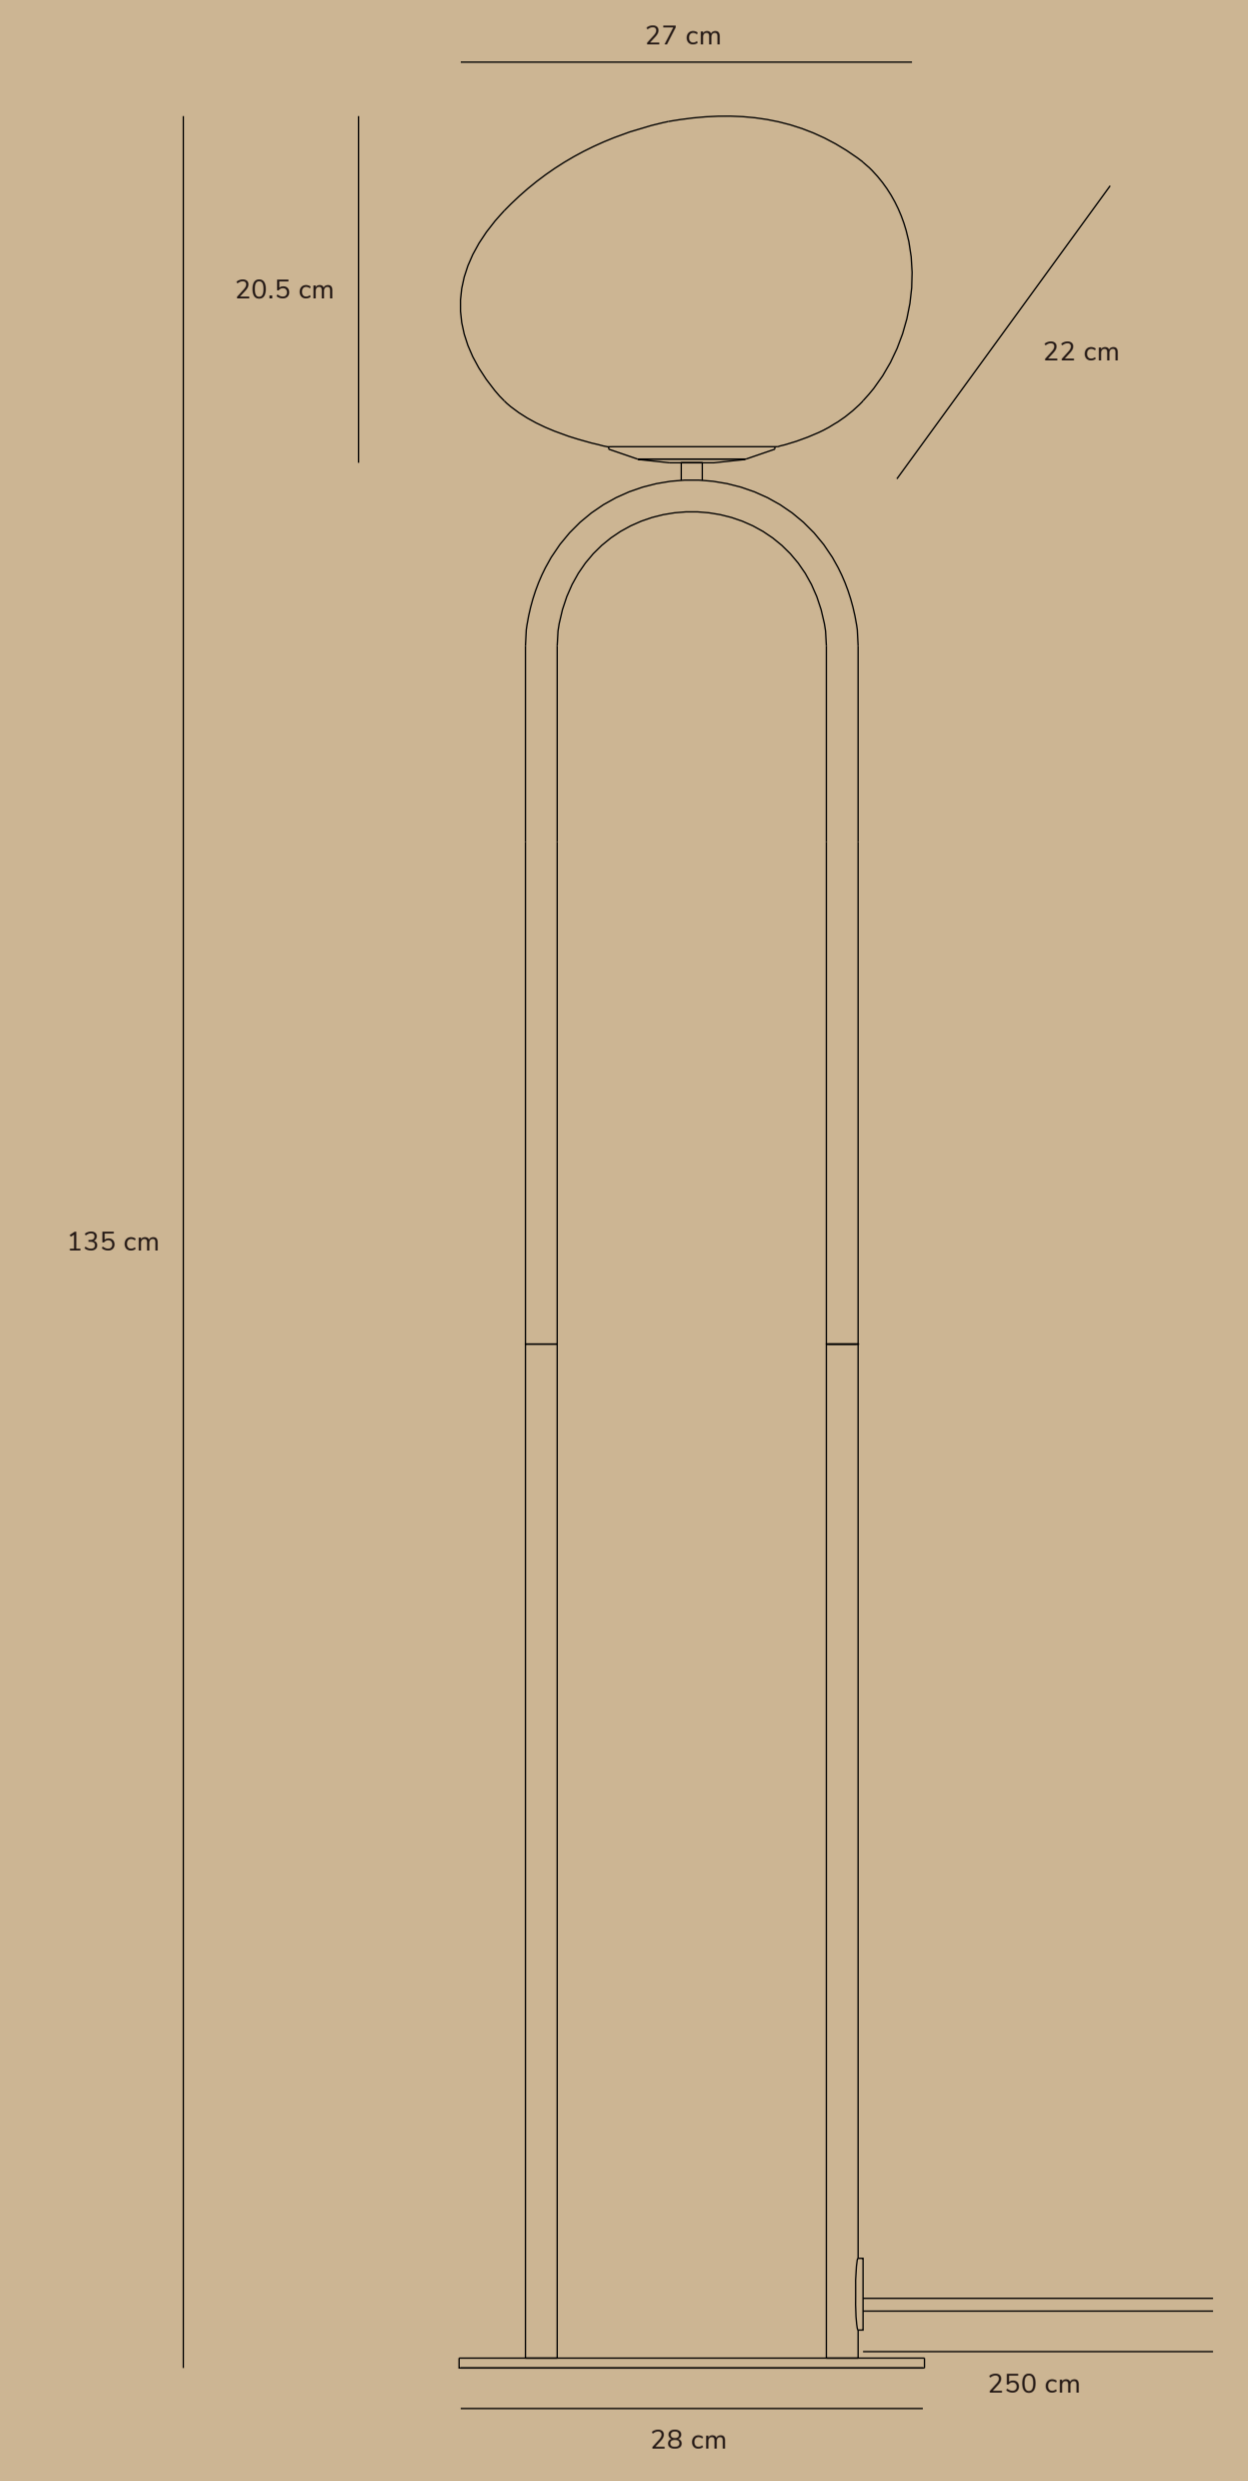

290

305

SHAPES FLOOR

by Maria Bernsten

SHAPES FLOOR

by Maria Bernsten

SHAPES FLOOR

by Maria Bernsten

Maria Bernsten
Maria Bernsten

SHAPES FLOOR

by Maria Bernsten

665