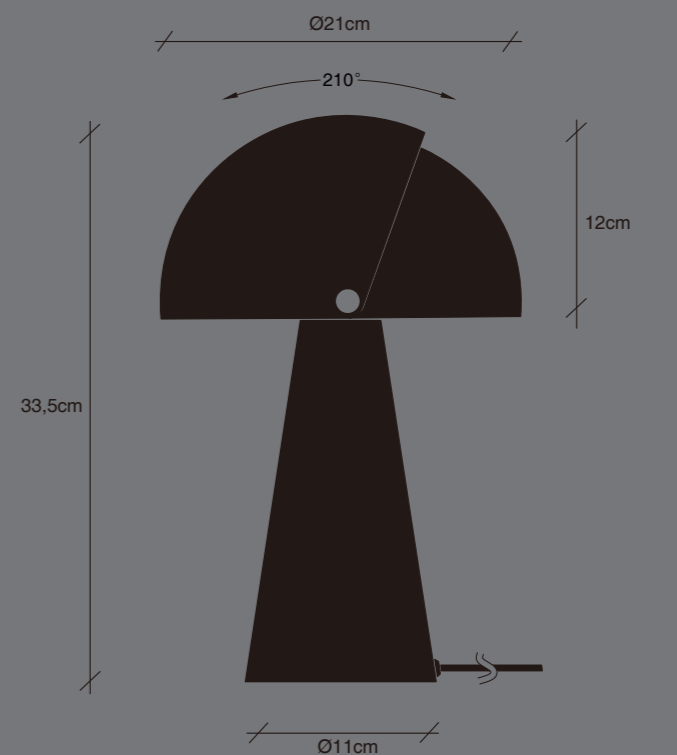

www.dftp.dk

AAD: 17112020 XY