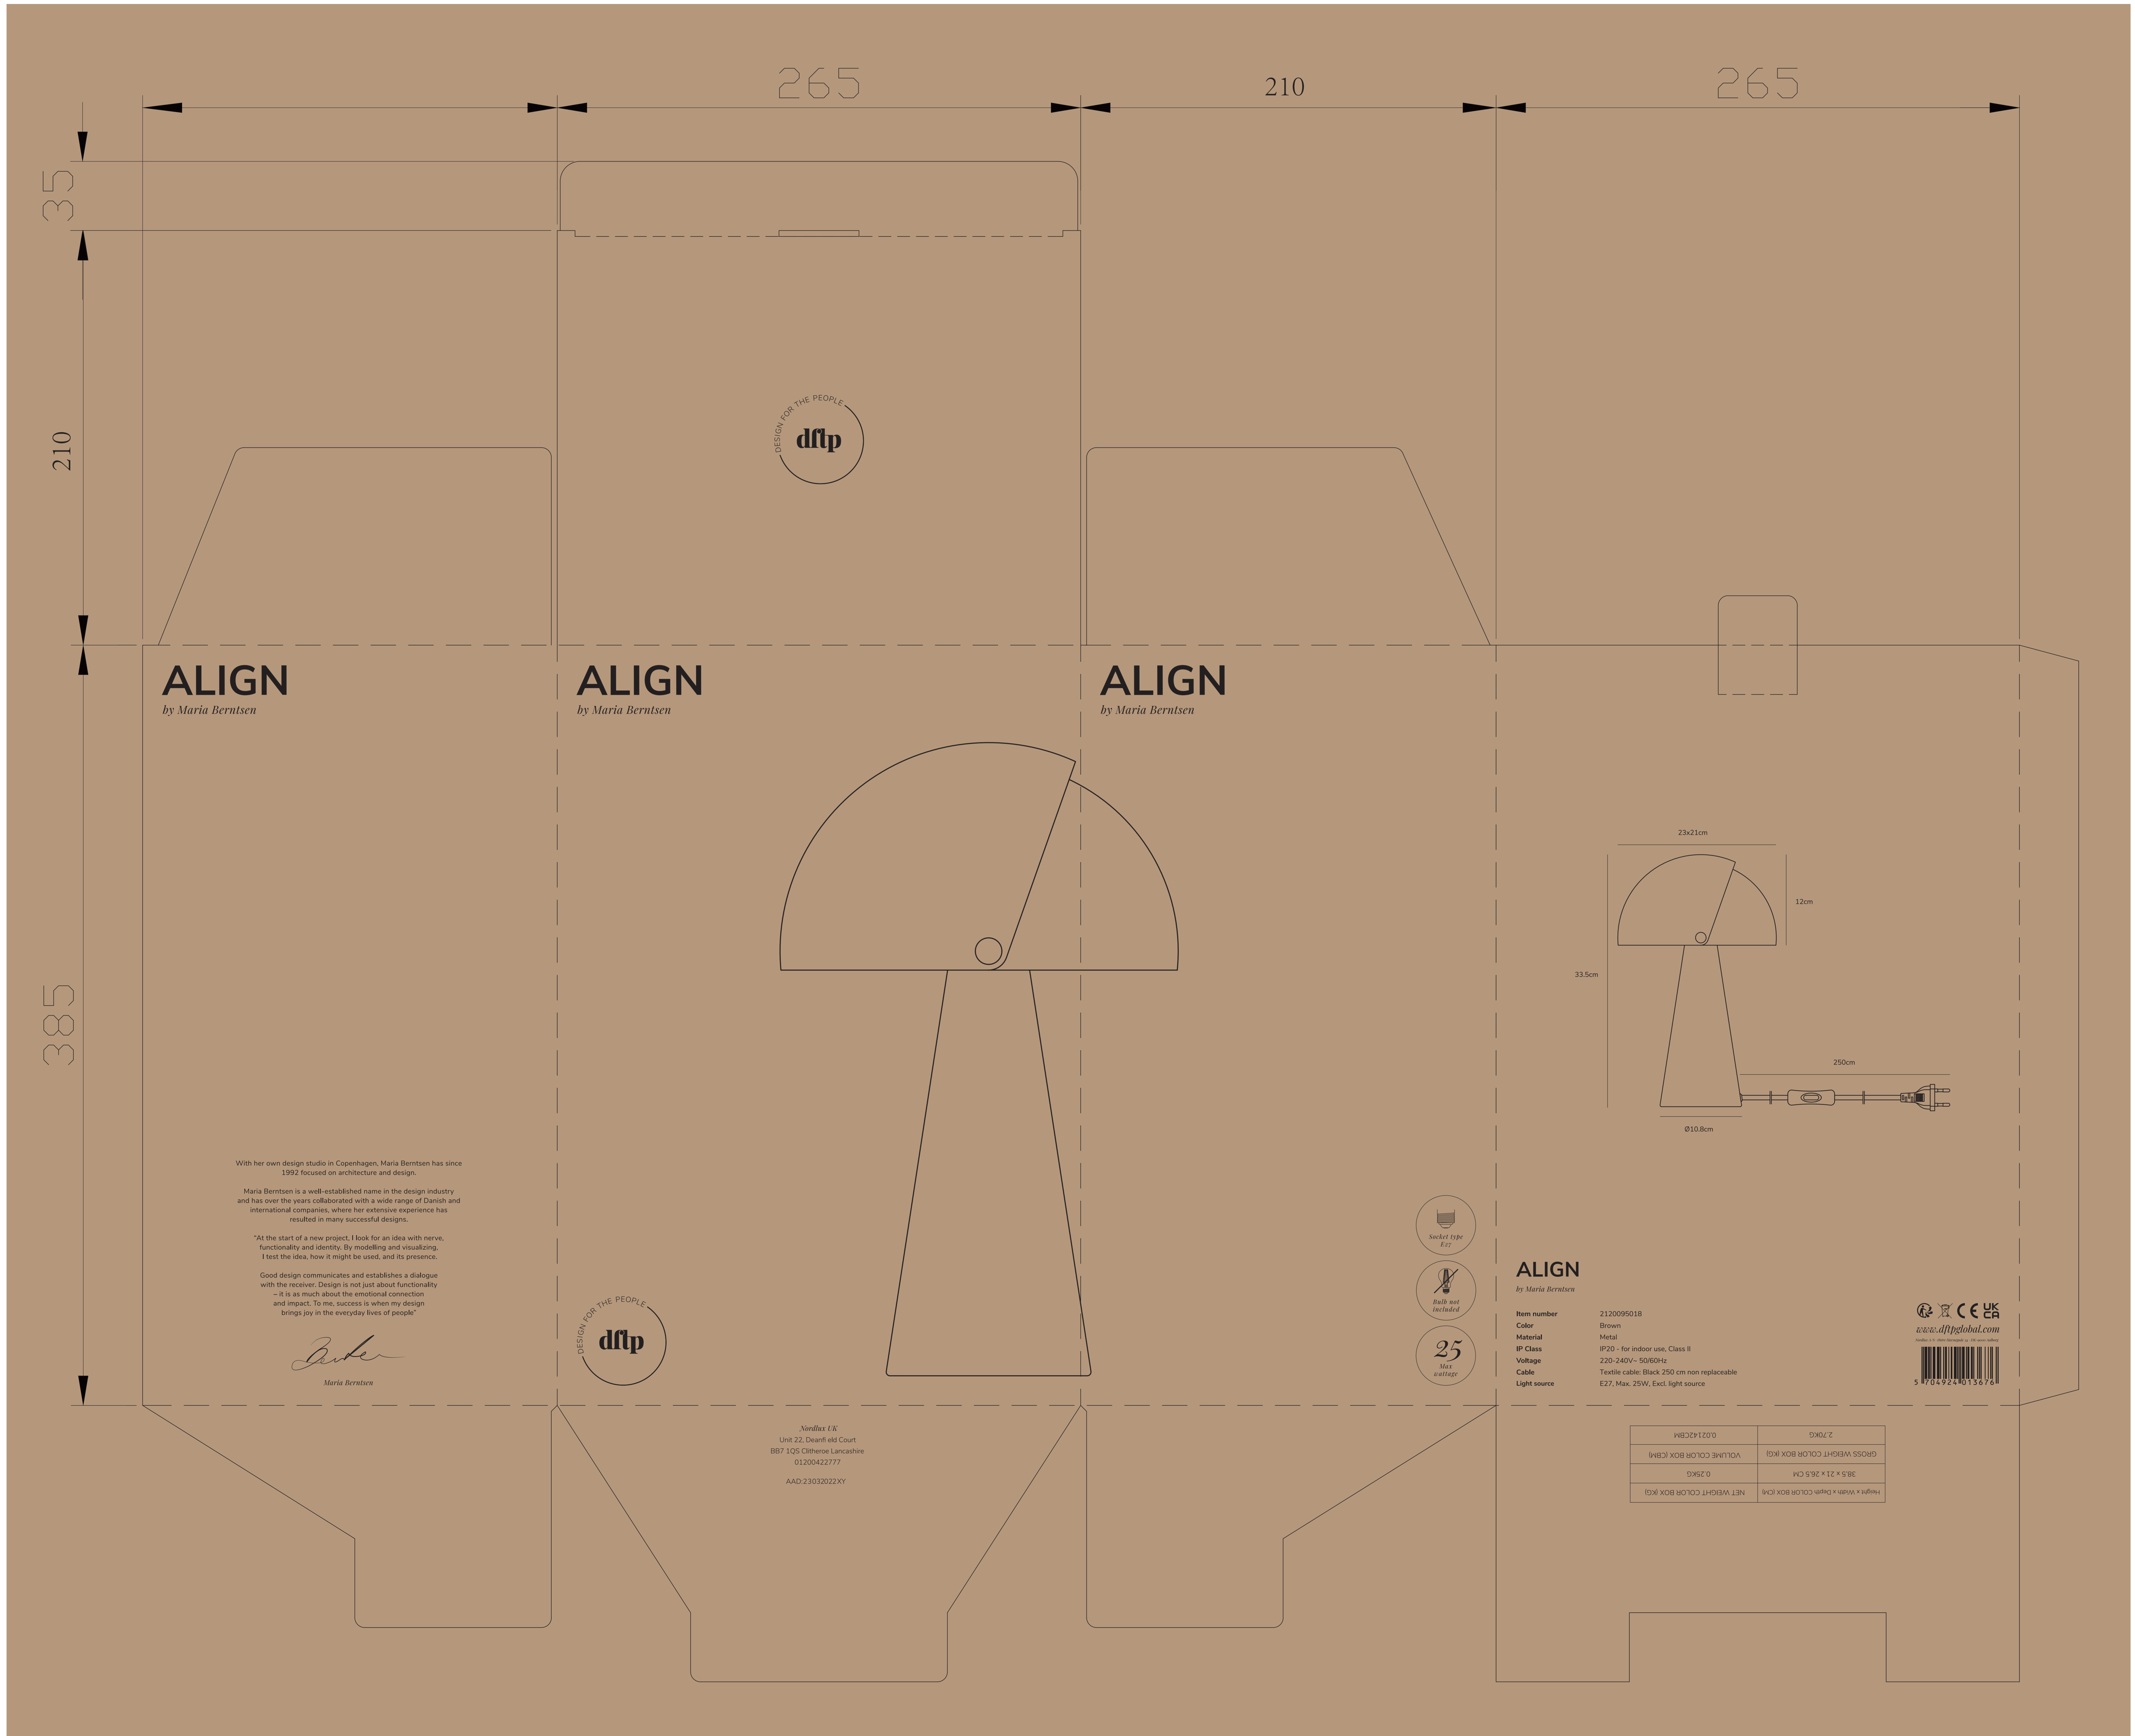

纸板材质: K6K, 不许钉钉

尺寸: 265x210x385mm

日期: 2021-08-110

坑纹

切线

ALIGN
by Maria Bernsten

ALIGN
by Maria Bernsten

ALIGN
by Maria Bernsten

Maria Bernsten
Maria Bernsten

ALIGN
by Maria Bernsten

2.7KG	0.02142CBM
GROSS WEIGHT COLOR BOX (KG)	VOLUME COLOR BOX (CBM)
38.5 x 21 x 26.5 CM	0.29KG
Height x Width x Depth COLOR BOX (CM)	NET WEIGHT COLOR BOX (KG)