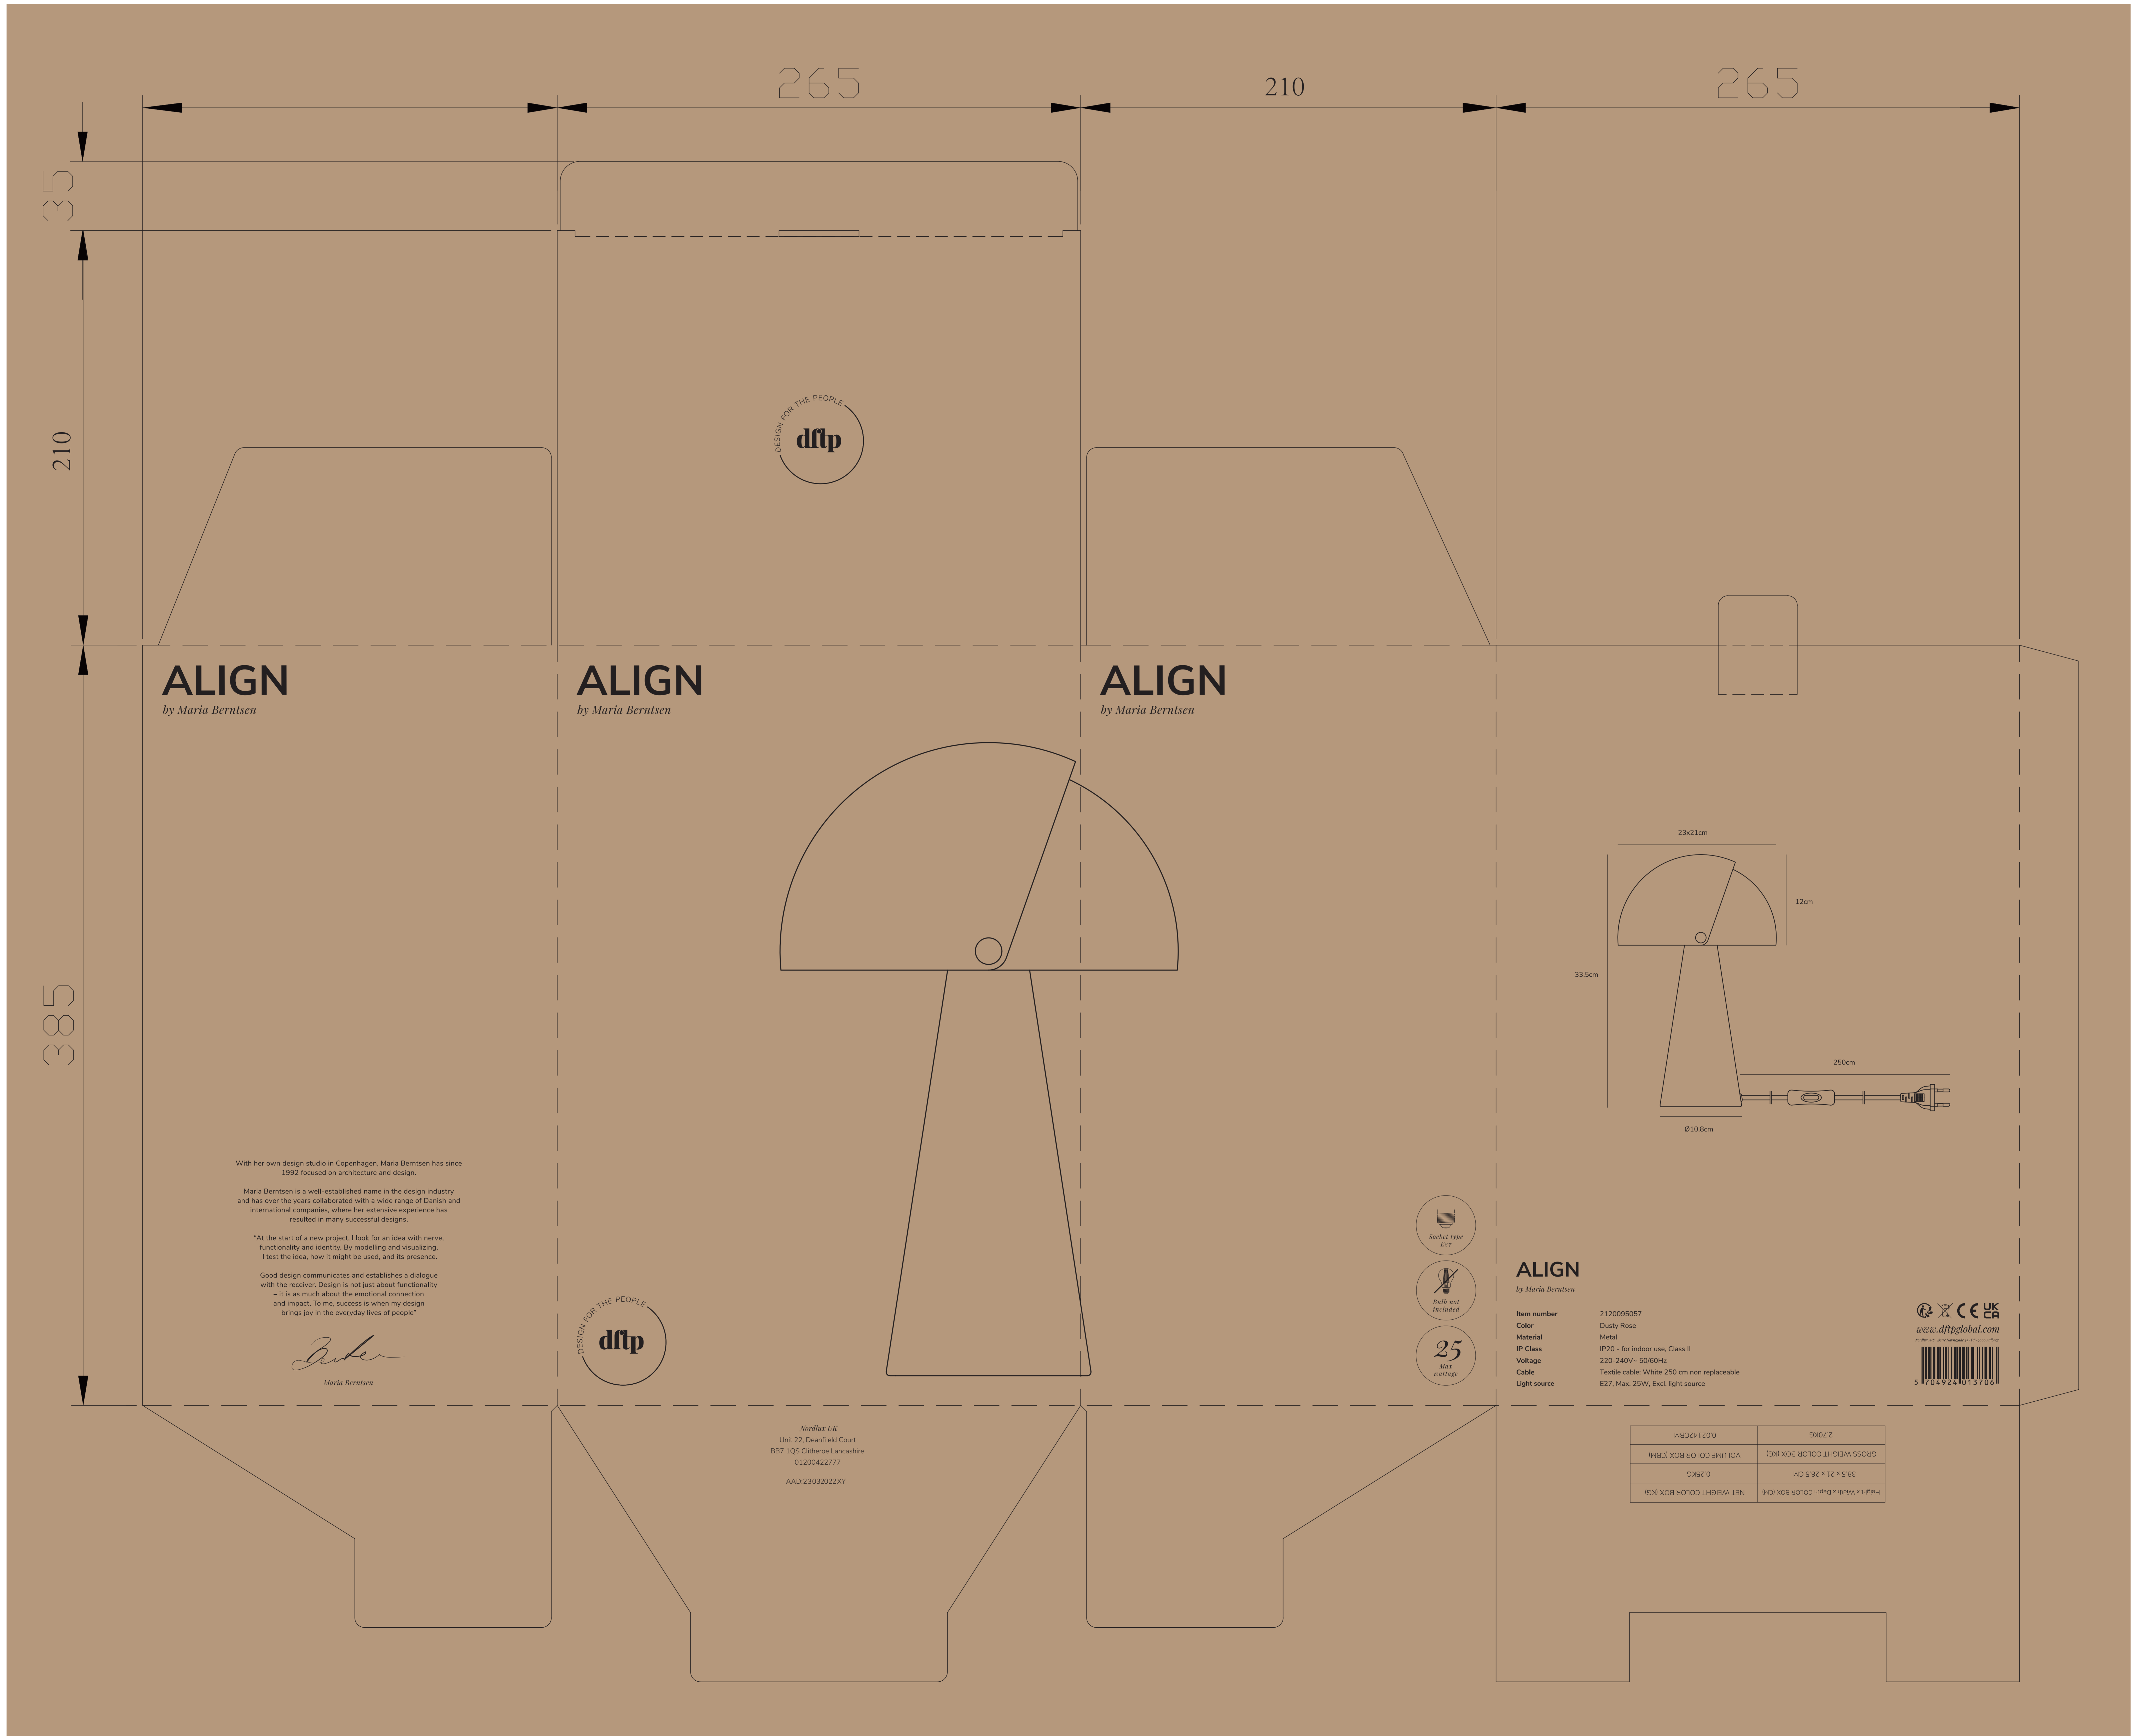

纸板材质: K6K, 不许钉钉

尺寸: 265x210x385mm

日期: 2021-08-110

坑纹

切线

ALIGN
by Maria Berntsen

ALIGN
by Maria Berntsen

ALIGN
by Maria Berntsen

Maria Berntsen
Maria Berntsen

ALIGN
by Maria Berntsen

Item number: 2320095057
Color: Dusty Rose
Material: Metal
IP Class: IP20 - for indoor use, Class II
Voltage: 220-240V - 50/60Hz
Cable: Textile cable: White 250 cm non replaceable
Light source: E27, Max. 25W, Excl. light source

www.dfpglobal.com

2.7KG	0.02142CBM
GROSS WEIGHT COLOR BOX (KG)	VOLUME COLOR BOX (CBM)
38.5 x 21 x 26.5 CM	0.29KG
NET WEIGHT COLOR BOX (KG)	Height x Width x Depth COLOR BOX (CM)