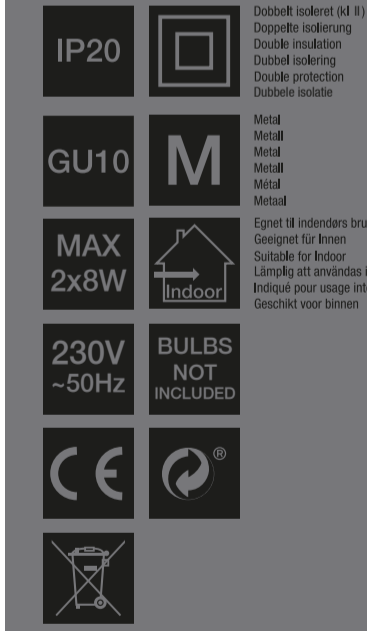

MIMI 2-Spot

Item N°: 2120456001
Hvid/Weiss
White/Vit
Blanc/Wit

www.dftp.dk

AAD: 16122020 XY

Height x Width x Depth COLOR BOX (CM)
27.5x15x18.5CM

NET WEIGHT COLOR BOX (KG)
0.12KG

GROSS WEIGHT COLOR BOX (KG)
1.42KG

VOLUME COLOR BOX (CBM)
0.007