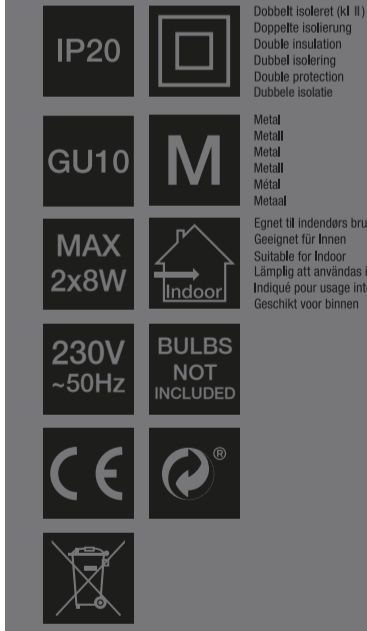

MIMI 2-Spot

Item N°: 2120456003
Sort/Schwarz
Black/Svart
Noir/Zwart

Metall
Metall
Metall
Metall
Metall

Indoor
Indoor
Indoor
Indoor
Indoor

230V
~50Hz

BULBS
NOT
INCLUDED

CE
E

www.dftp.dk

AAD: 16122020 XY

Height x Width x Depth COLOR BOX (CM)
27.5x15x18.5CM

NET WEIGHT COLOR BOX (KG)
0.12KG

GROSS WEIGHT COLOR BOX (KG)
1.42KG

VOLUME COLOR BOX (CBM)
0.007