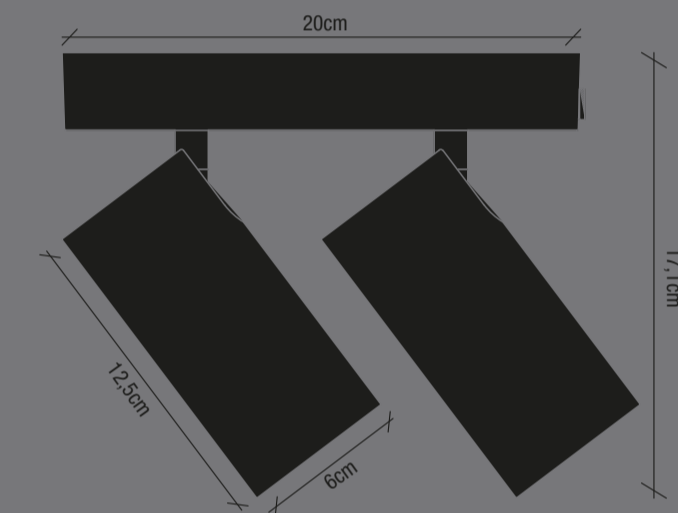

design
for the
people

nordlux