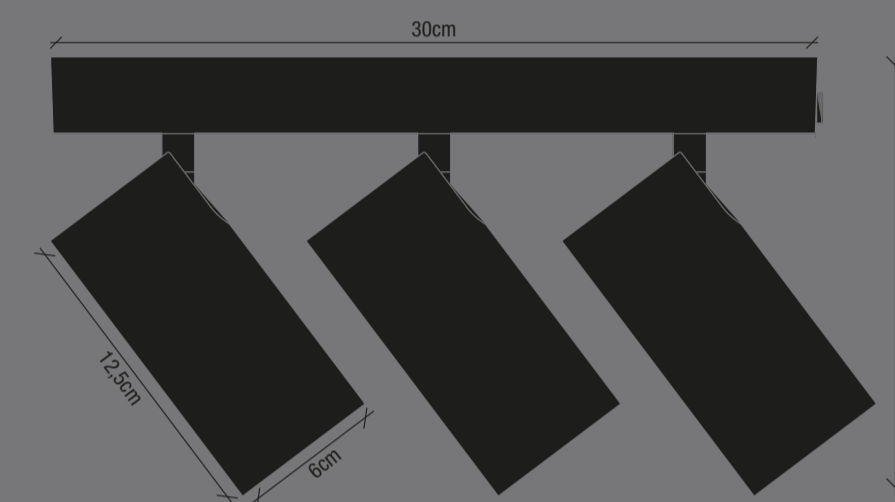

design
for the
people

nordlux