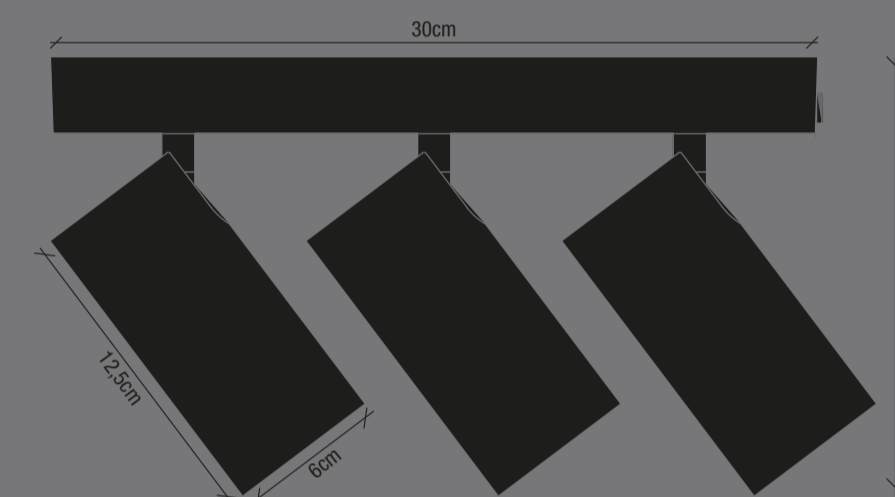

design
for the
people

nordlux