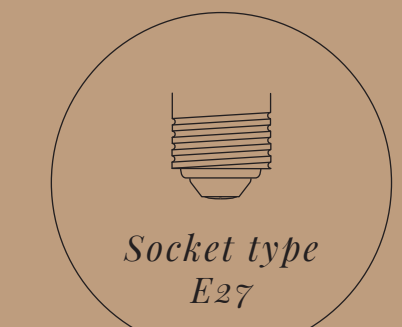

NONO
by Bonnellycke mdd

Item number 2120503001
Color White
Material Metal/Plastic
IP Class IP20 - for indoor use, Class II
Voltage 220-240V ~ 50/60Hz
Cable Textile cable: White 300 cm non replaceable
Light source E27, Max. 40W, Excl. light source