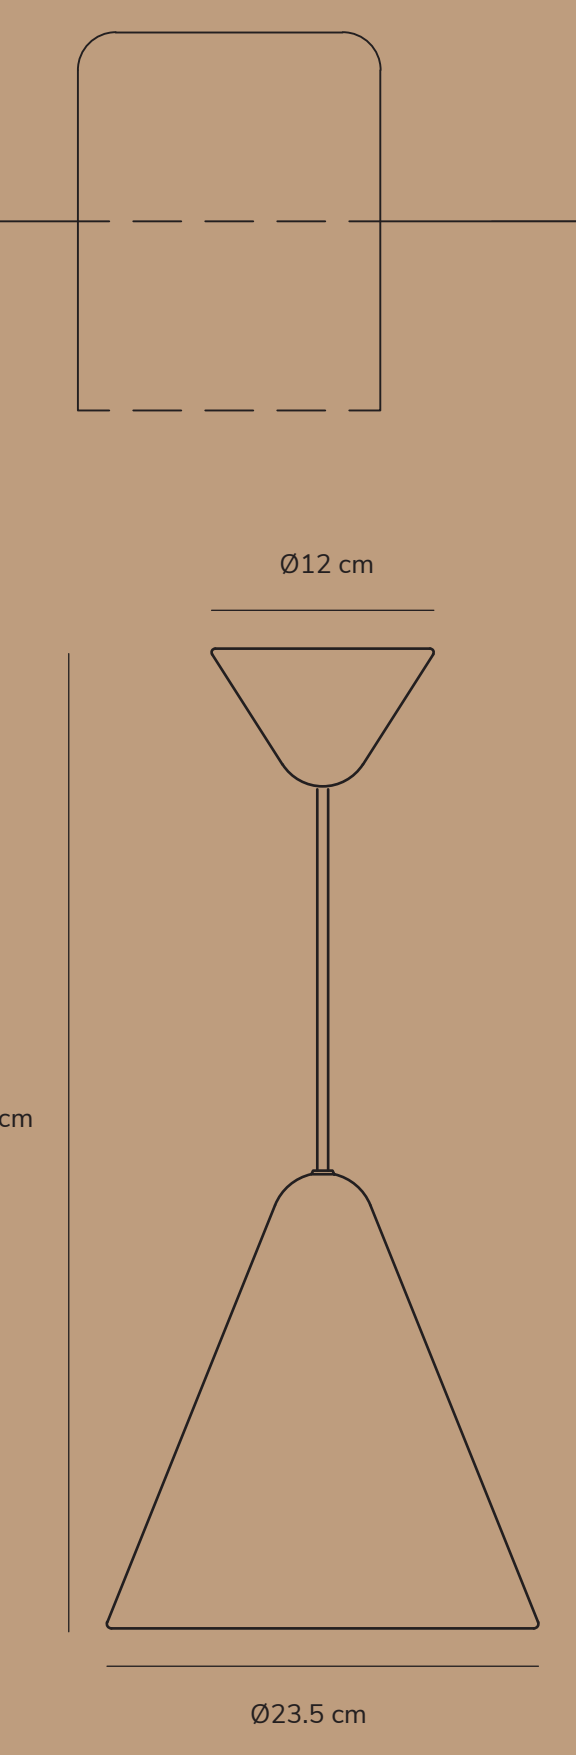

NONO
by Bonnelycke mdd

Item number 2120503001
Color White
Material Metal/Plastic
IP Class IP20 - for indoor use, Class II
Voltage 220-240V ~ 50/60Hz
Cable Textile cable: White 300 cm non replaceable
Light source E27, Max. 40W, Excl. light source

0.02604CBM	
VOLUME COLOR BOX (CBM)	GROSS WEIGHT COLOR BOX (KG)
28 x 30.5 x 30.5 CM	
NET WEIGHT COLOR BOX (KG)	HEIGHT x WIDTH x DEPTH COLOR BOX (CM)