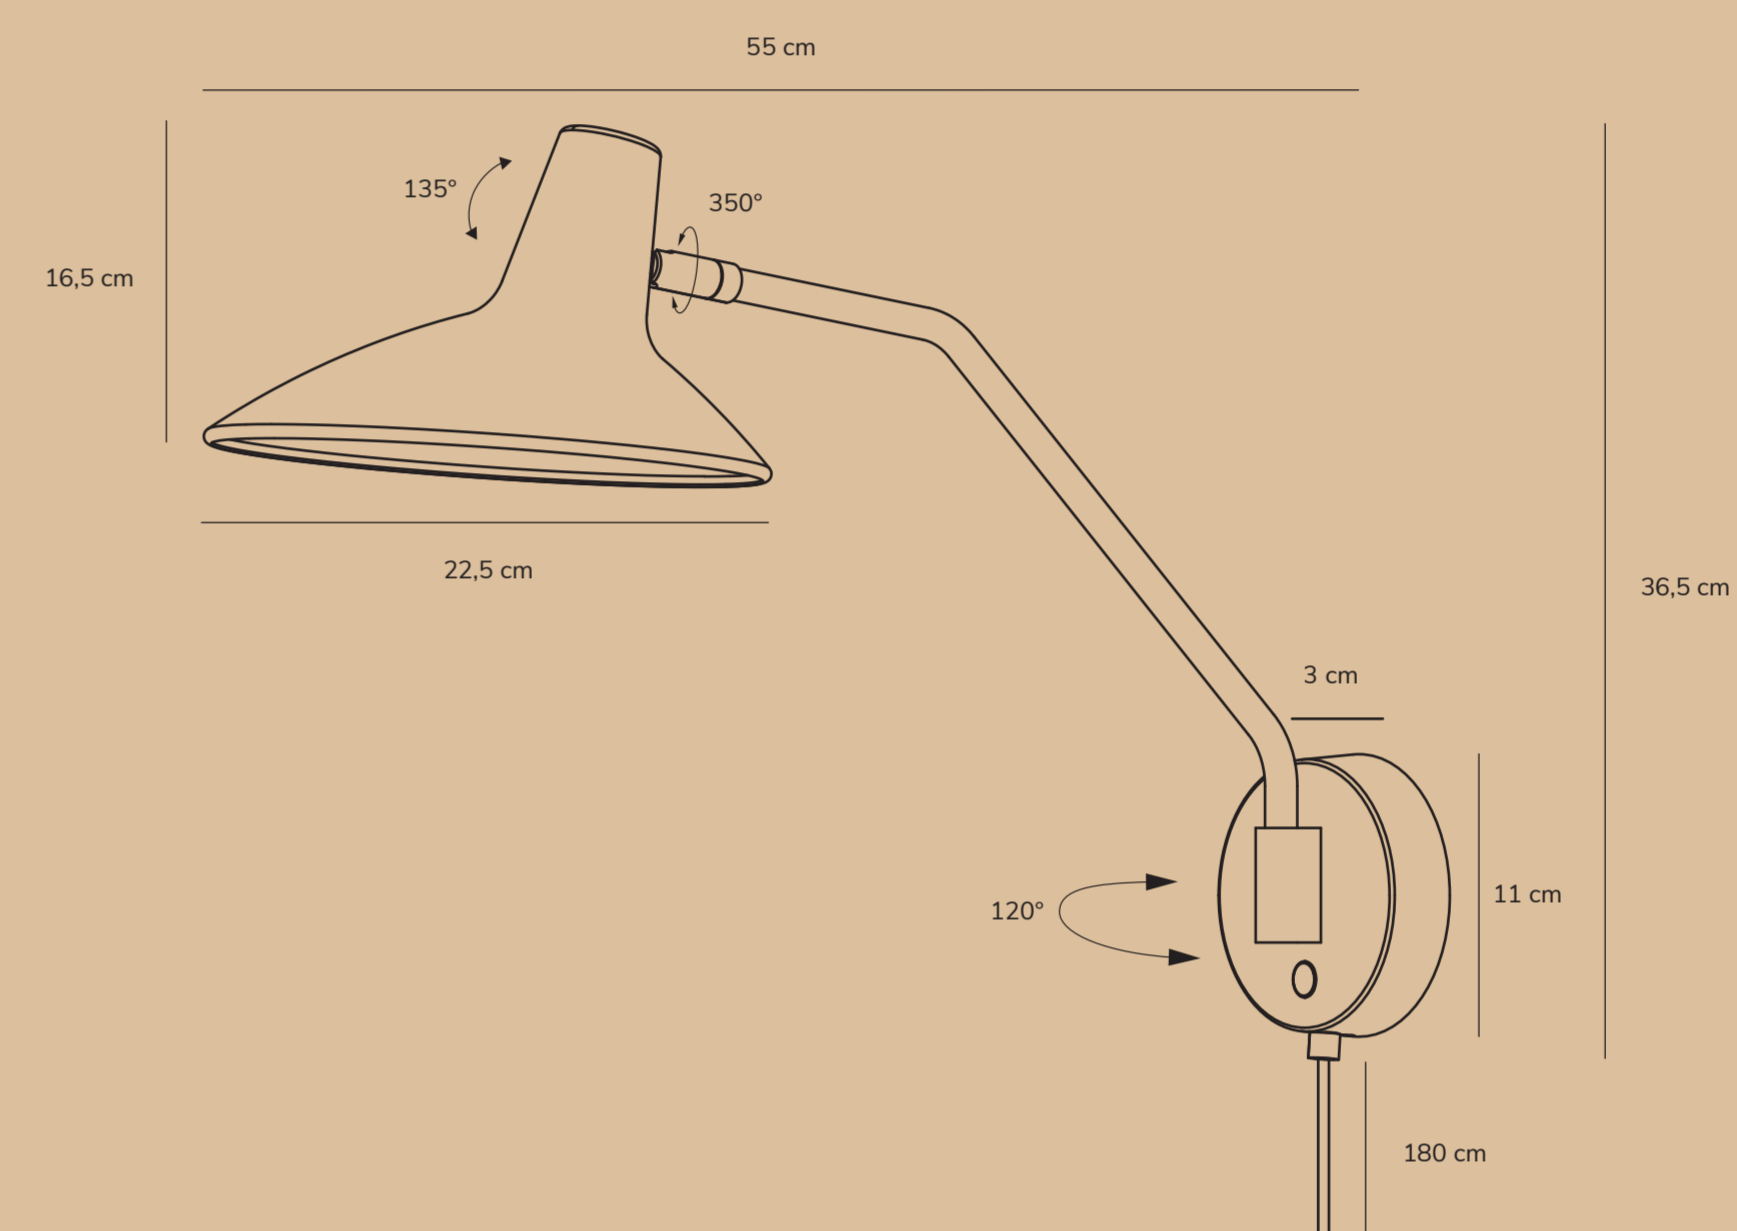

DARCI

by Bjørn + Balle

DARCI

by Bjørn + Balle

DARCI

by Bjørn + Balle

675

The designers combine minimalistic Scandinavian design with international trends. It's about image creation and recognizability. The overall identity of the product is its form, function, details, structure and materials, which all comes together. A product never stands alone but is part of an environment where the story being told supports the design.

BJØRN + BALLE have both carried out a large number of design tasks for both national and international clients at many different areas, such as product design, furniture design, interior design, identity programs and exhibitions, and together they have great success with lighting design.

BJØRN + BALLE has delivered a wide range of innovative technical solutions for the industry, as well as beautifully designed products for the consumer market.

Bjørn + Balle
Bjørn + Balle

DARCI

by Bjørn + Balle

Item number 2120551003
Color Black
Material Metal
IP Class IP20, indoor use, class II
Voltage 220-240-50/60Hz
Cable Black Textile, 180 cm replaceable by a professional
Switch Touch switch on wall base
Light source Excl. E14, Max. 25W

170

255

170

255

30