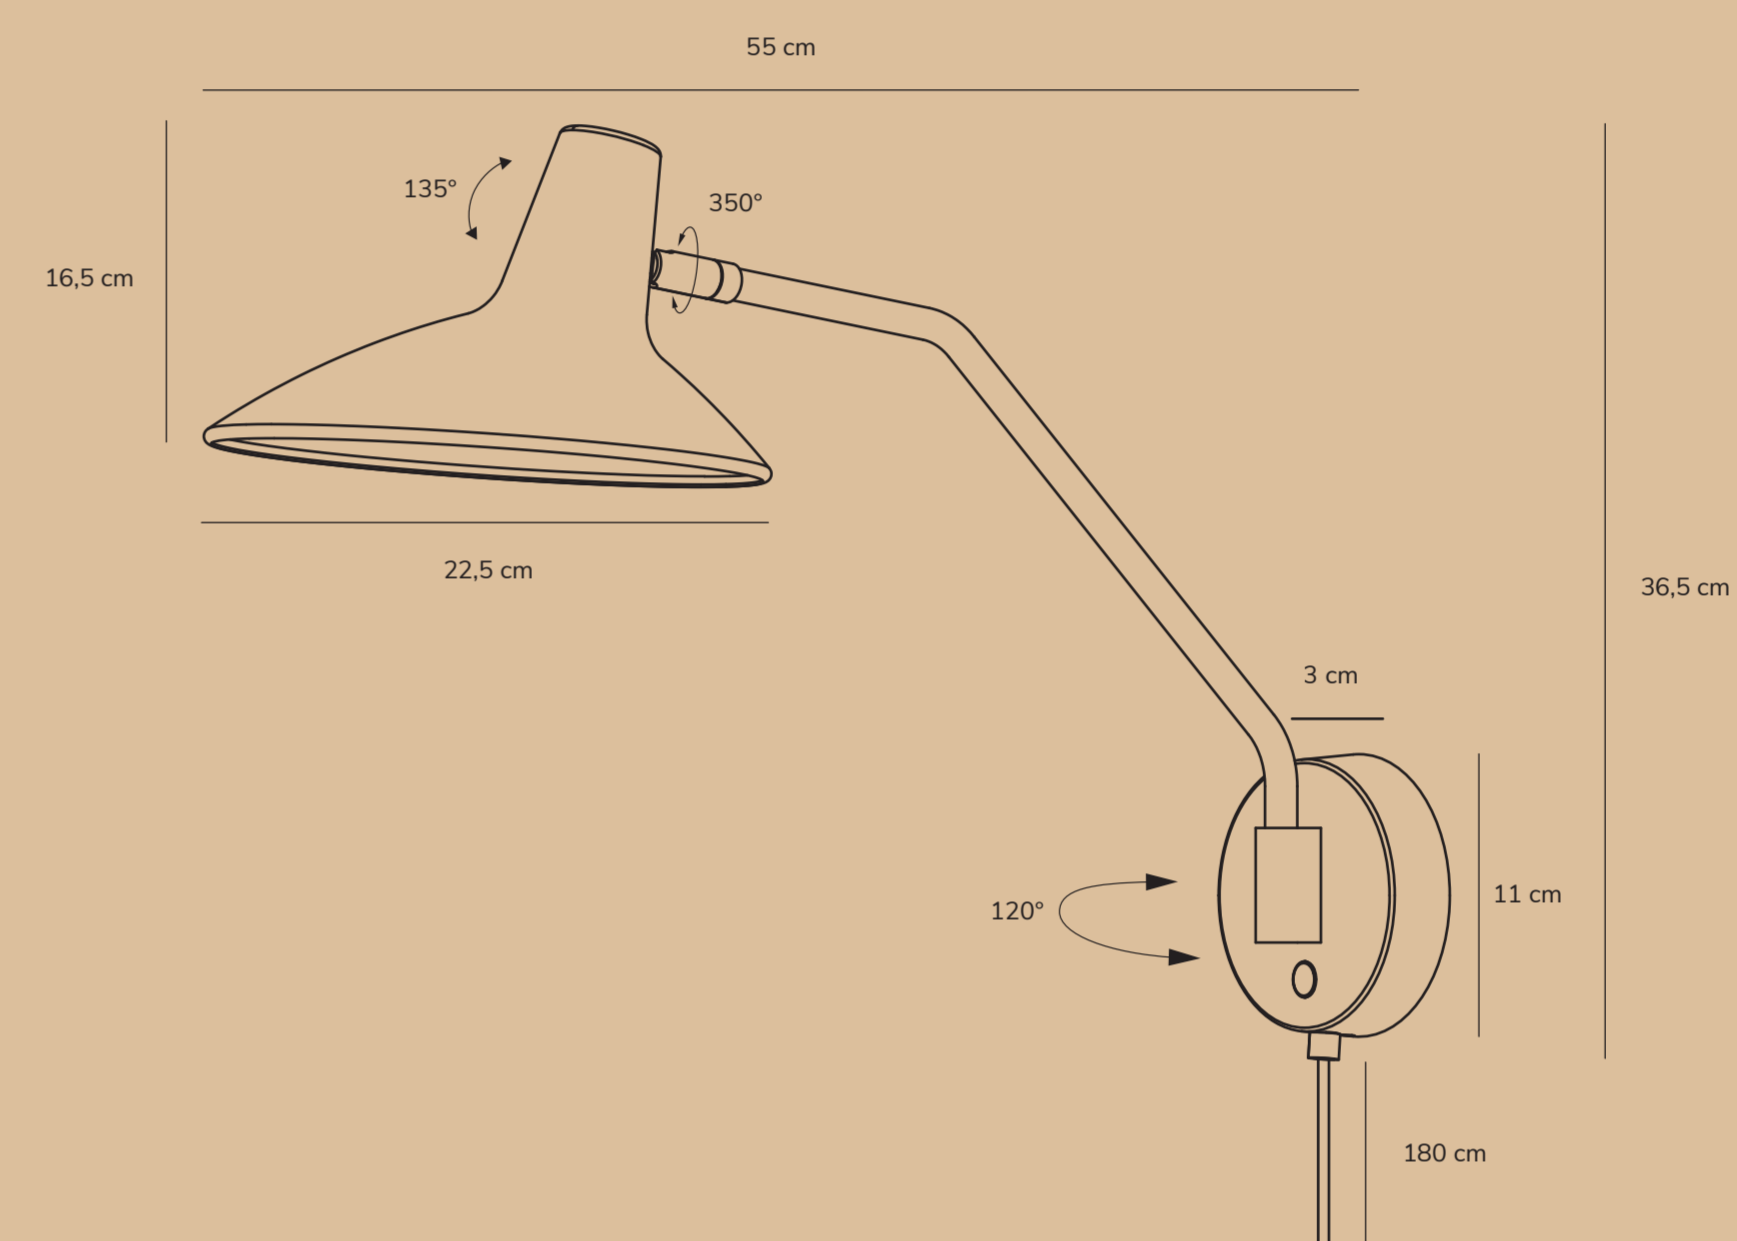

DARCI

by Bjørn + Balle

DARCI

by Bjørn + Balle

DARCI

by Bjørn + Balle

675

The designers combine minimalistic Scandinavian design with international trends. It's about image creation and recognizability. The overall identity of the product is its form, function, details, structure and materials, which all comes together. A product never stands alone but is part of an environment where the story being told supports the design.

BJØRN + BALLE have both carried out a large number of design tasks for both national and international clients at many different areas, such as product design, furniture design, interior design, identity programs and exhibitions, and together they have great success with lighting design.

BJØRN + BALLE has delivered a wide range of innovative technical solutions for the industry, as well as beautifully designed products for the consumer market.

Bjørn + Balle
Bjørn + Balle

DARCI

by Bjørn + Balle

Item number 2120551008
Color Send
Material Metal
IP Class IP20, indoor use, class II
Voltage 220-240-50/60Hz
Cable White Textile, 180 cm replaceable by a professional
Switch Touch switch on wall base
Light source Excl. E14, Max. 25W

170

255

170

255

30