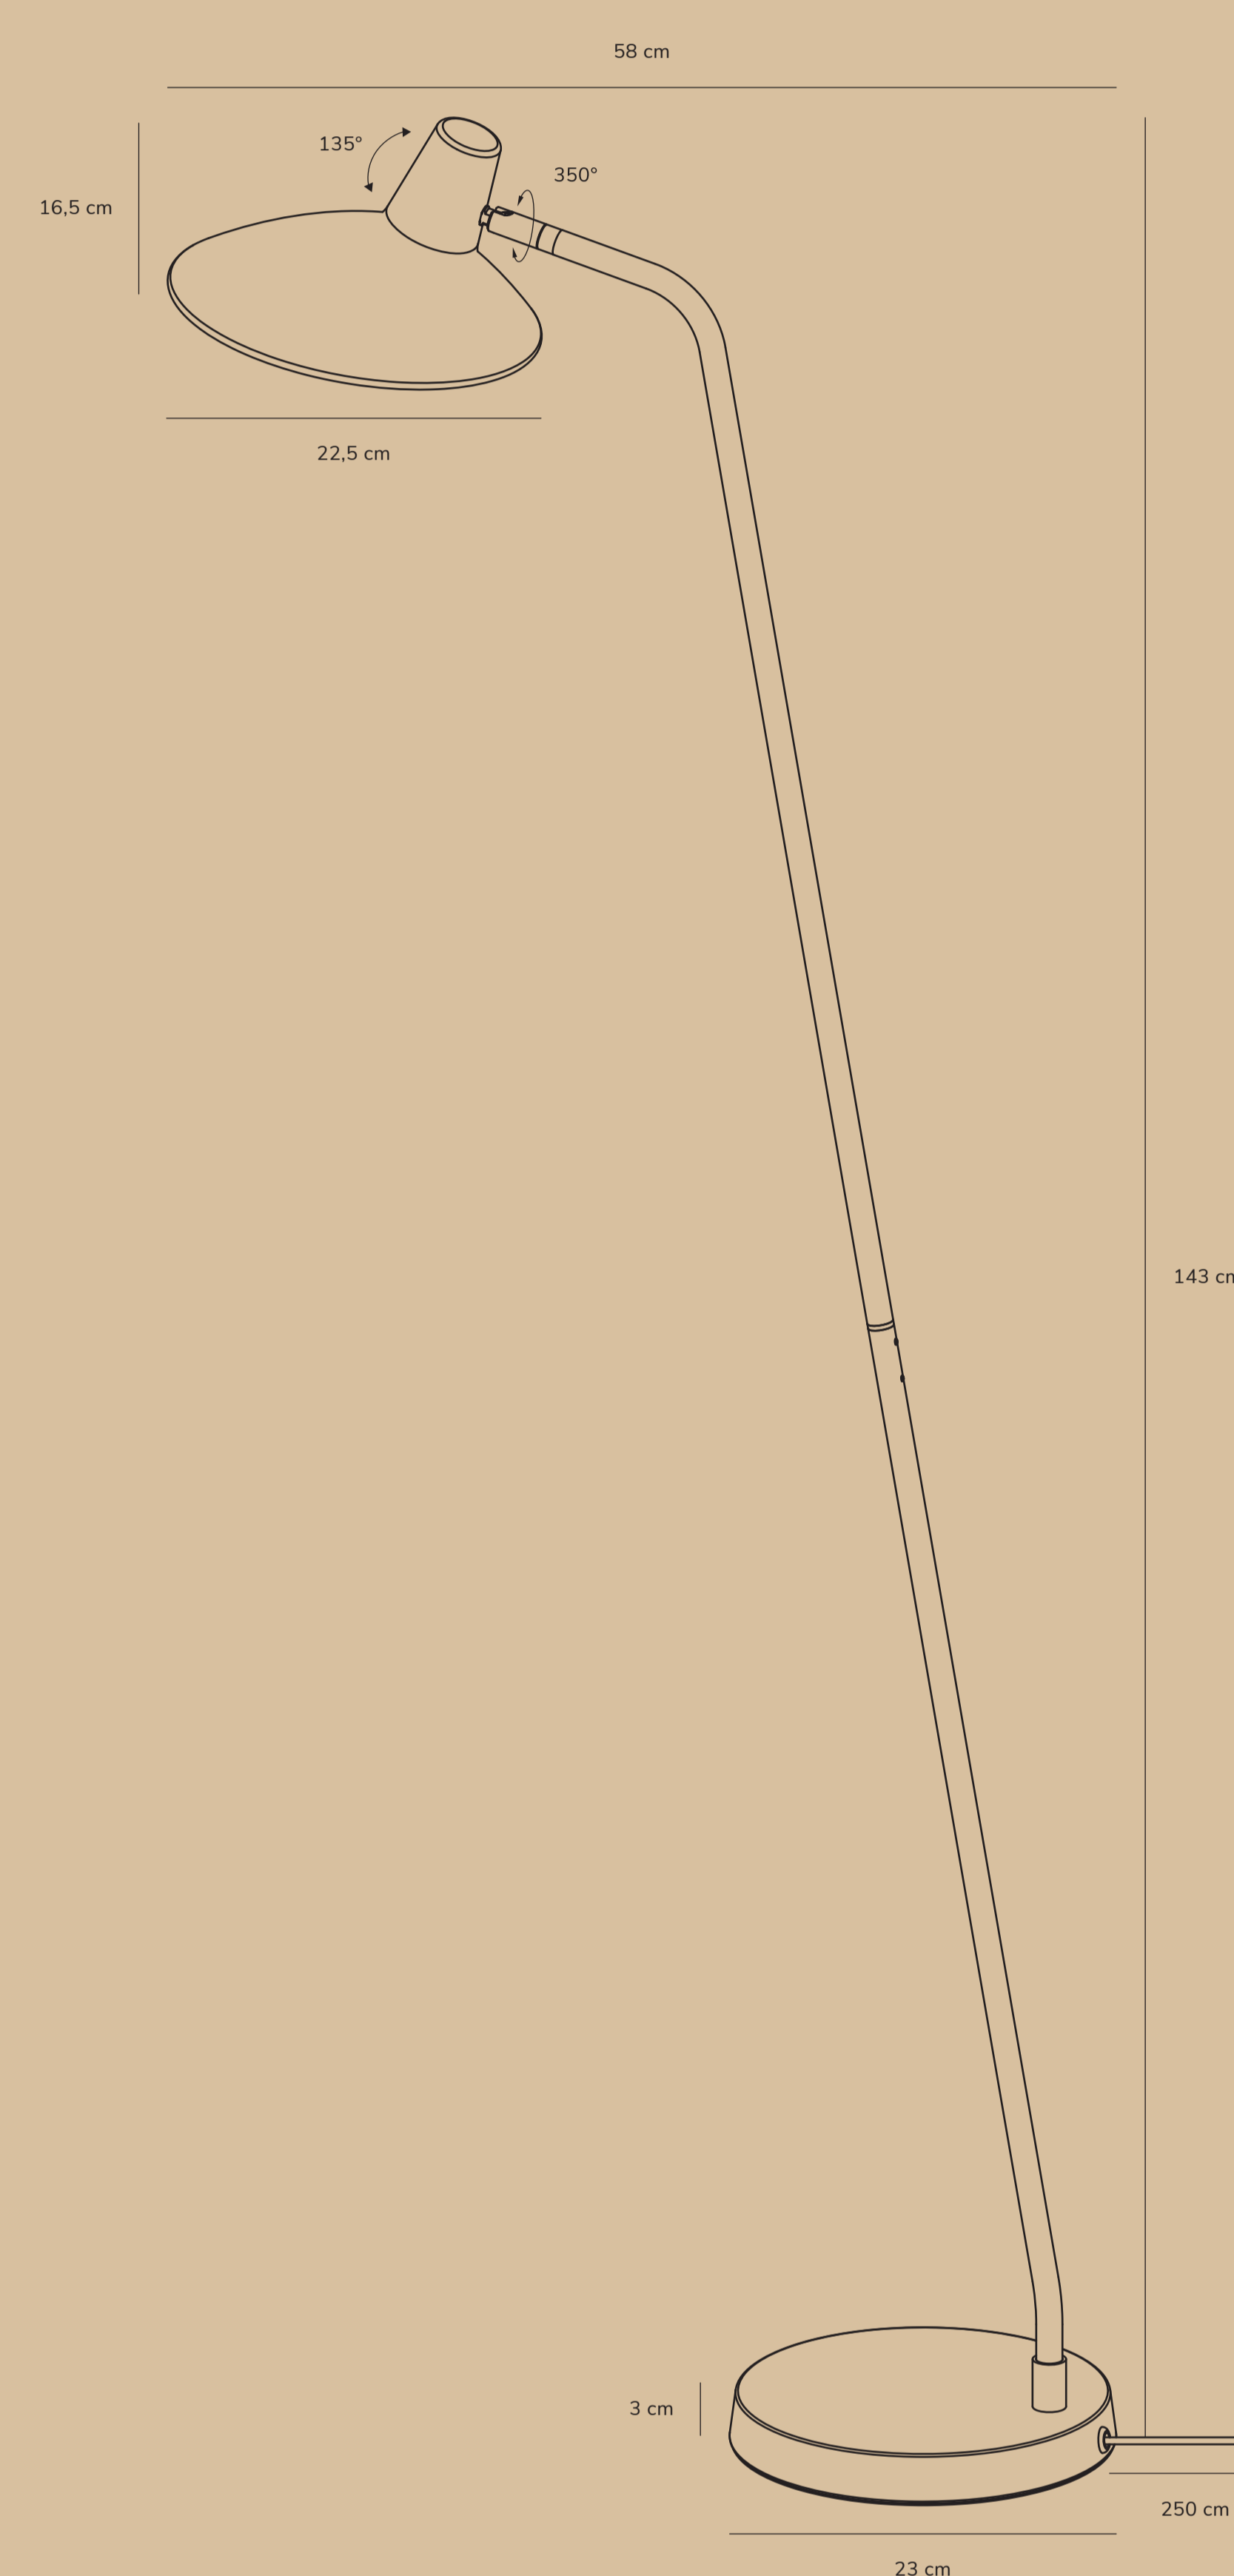

DARCI FLOOR

by Bjørn + Ballé

DARCI FLOOR

by Bjørn + Ballé

DARCI FLOOR

by Bjørn + Ballé

930

Bjørn + Ballé
Bjørn + Ballé

DARCI FLOOR

by Bjørn + Ballé

Item number	2120584008
Color	Sand
Material	Metal
IP Class	IP20, indoor use, class II
Voltage	220-240-50/60Hz
Cable	White Textile, 250 cm non replaceable
Switch	Switch on cable
Light source	Excl. E14, Max. 25W

1000000000000000
1000000000000000

175

350

175

350

30