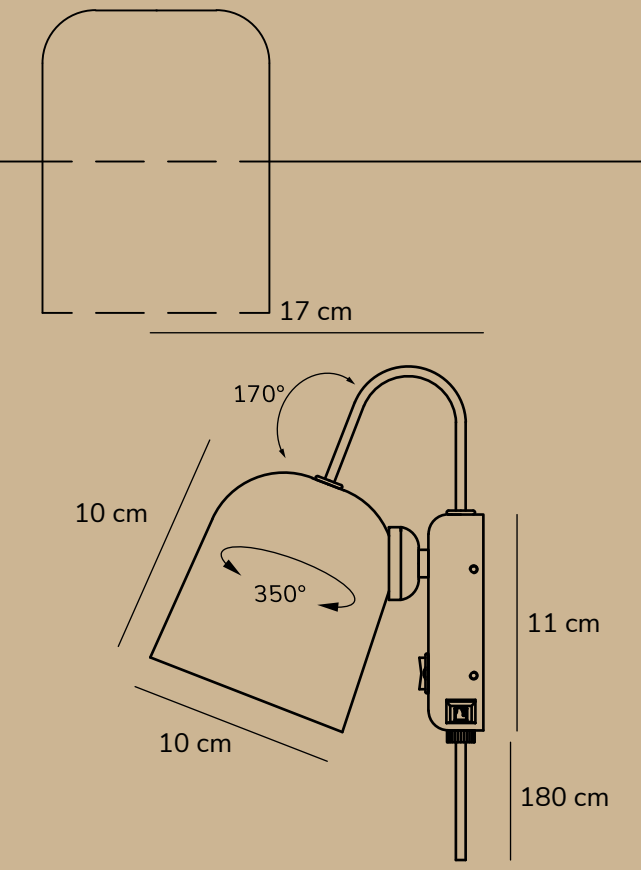

## ANGLE WALL

by Maria Berntsen

- Item number 2120601001
- Color White/telegrey
- Material Metal
- IP Class IP20-for indoor use, Class II
- Voltage 220-240V ~ 50/60Hz
- Cable Textile cable: White 180cm replaceable
- Switch On the fixture
- Light source GU10,Max.25W Excl.light source