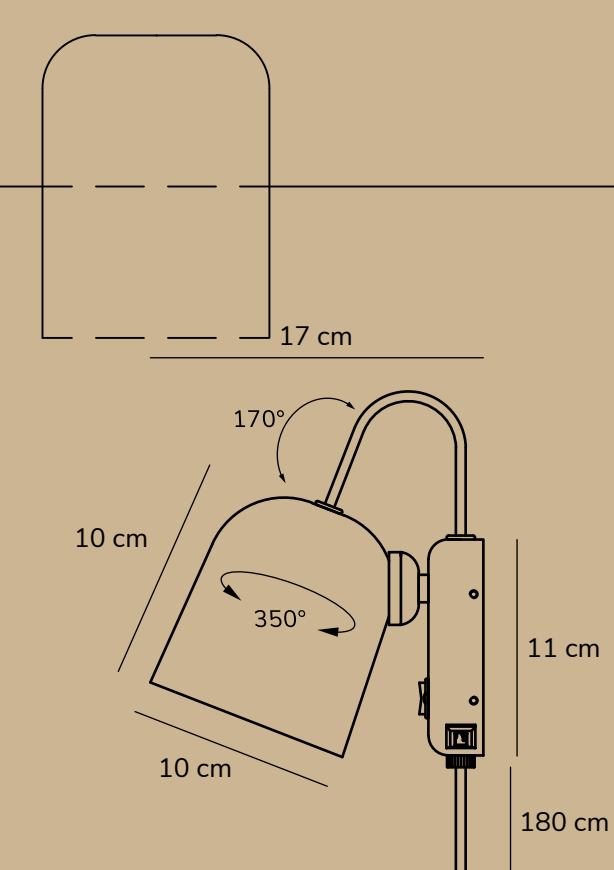

- Item number: 2120601001
- Color: White/telegrey
- Material: Metal
- IP Class: IP20-for indoor use, Class II
- Voltage: 220-240V ~ 50/60Hz
- Cable: Textile cable: White 180cm replaceable
- Switch: On the fixture
- Light source: GU10,Max.25W Excl.light source

Nordlux UK
Unit 22, Deanfield Court
BB7 1QS Clitheroe Lancashire
01200422777
AAD: 01122023 BL

000346 CEM	KG
VOLUME COLOR BOX (CM³)	
KG	19 x 13 x 13,5 CM
NET WEIGHT COLOR BOX (KG)	