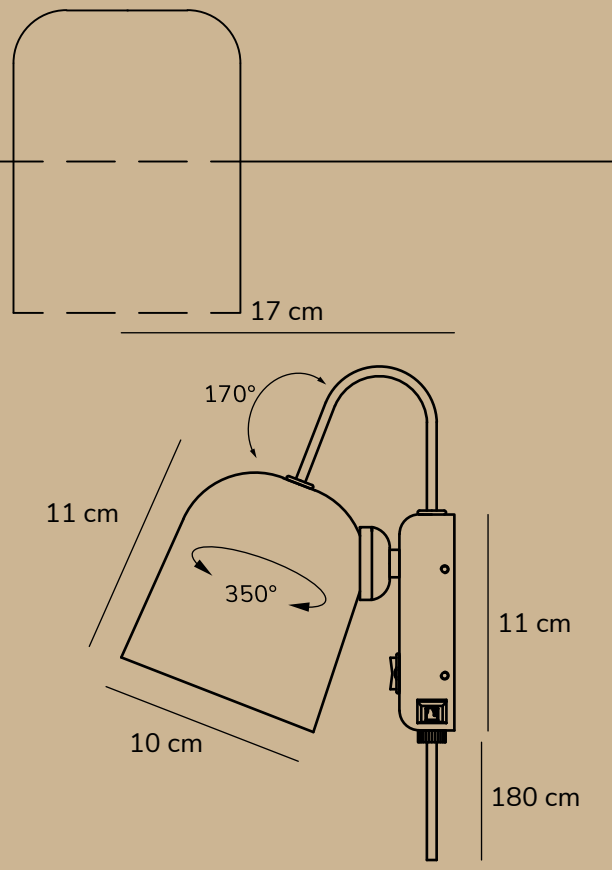

# ANGLE WALL

by Maria Berntsen

- Item number: 2120601003
- Color: Black
- Material: Metal
- IP Class: IP20-for indoor use, Class II
- Voltage: 220-240V ~ 50/60Hz
- Cable: Textile cable: Black 180cm replaceable
- Switch: On the fixture
- Light source: GU10,Max,LED 15W Excl.light source