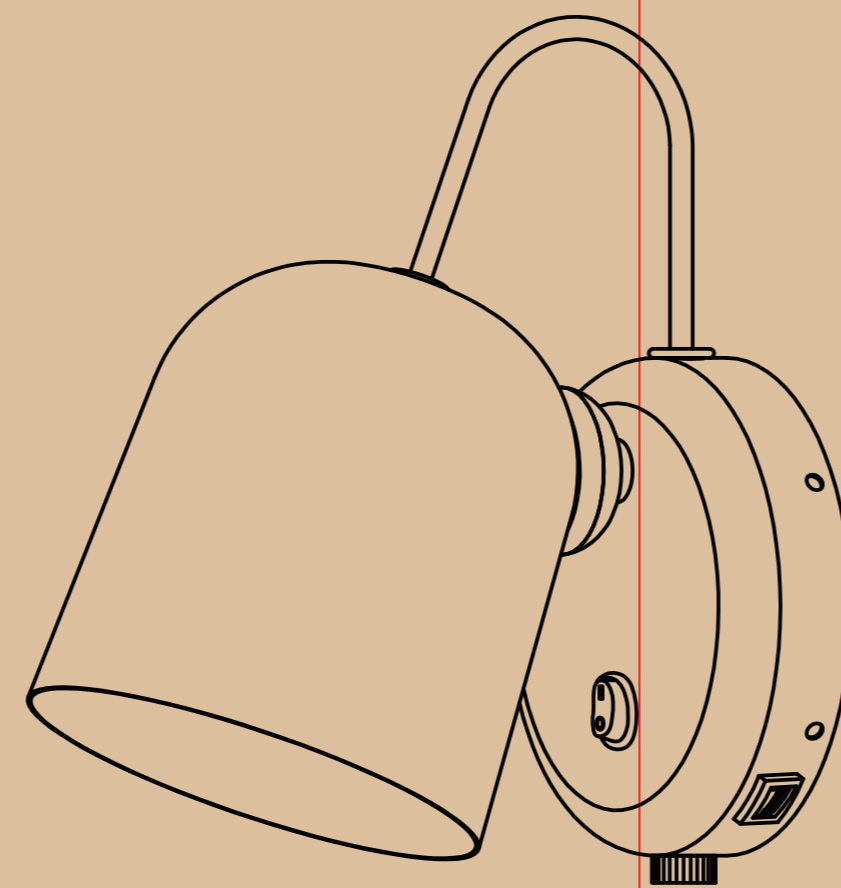

Maria Berntsen

ANGLE WALL

by Maria Berntsen

ANGLE WALL

by Maria Berntsen

USB power outlet

Socket type GU10

Bulb not included

25 Max wattage

ANGLE WALL

by Maria Berntsen

- Item number 2120601010
- Color Grey
- Material Metal
- IP Class IP20-for indoor use, Class II
- Voltage 220-240V ~ 50/60Hz
- Cable Textile cable: Grey 180cm non replaceable
- Light source GU10,Max.25W Excl.light source