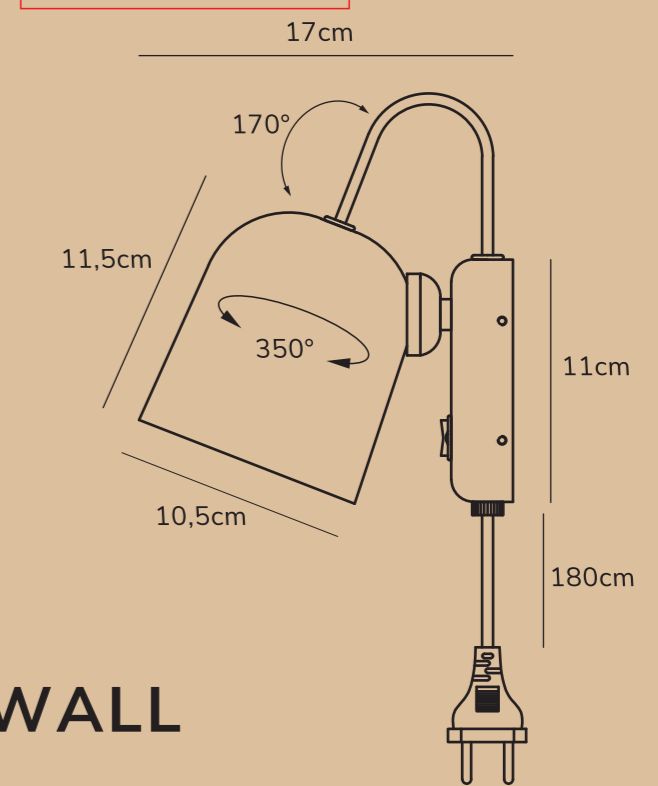

Maria Berntsen

ANGLE WALL

by Maria Berntsen

ANGLE WALL

by Maria Berntsen

USB power outlet

Socket type GU10

Bulb not included

25 Max wattage

ANGLE WALL

by Maria Berntsen

- Item number 2120601010
- Color Grey
- Material Metal
- IP Class IP20-for indoor use, Class II
- Voltage 220-240V ~ 50/60Hz
- Cable Textile cable: Grey 180cm non replaceable
- Light source GU10,Max.25W Excl.light source

Nordlux UK
Unit 22, Deanfield Cour
B7 1QS Clitheroe Lancashire
01200422777
AAD:13122021.XY

Height x Width x Depth COLOR BOX (CM) 18.7x15x14CM	NET WEIGHT COLOR BOX (KG) 0.07KG
GROSS WEIGHT COLOR BOX (KG) 0.58KG	VOLUME COLOR BOX (CBM) 0.004