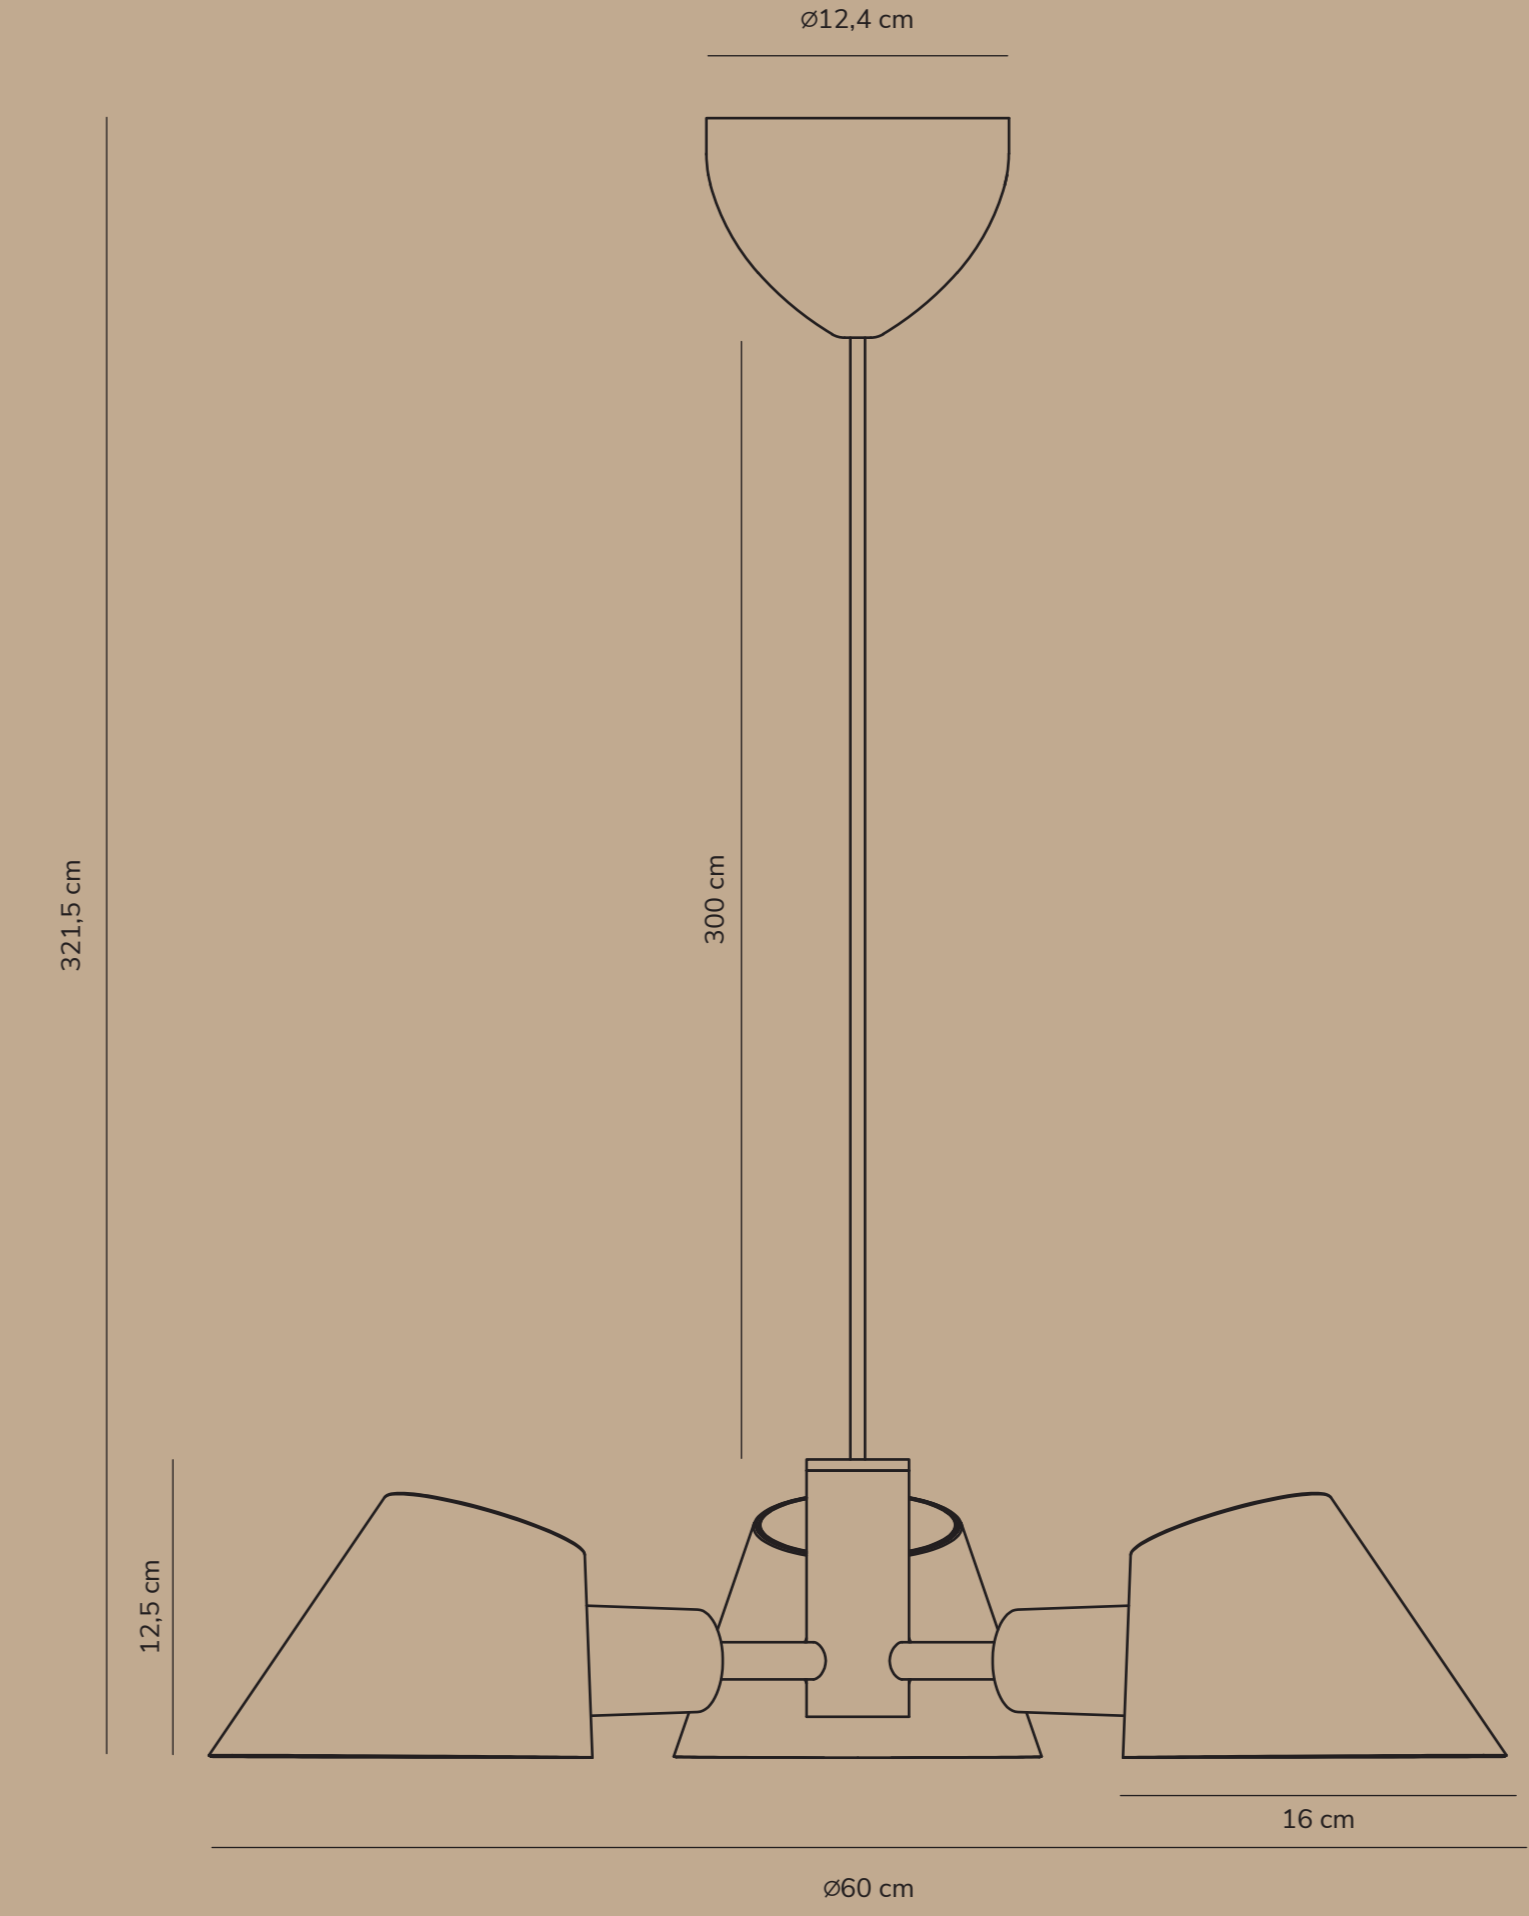

*Height x Width x Depth COLOR BOX (CM)		NET WEIGHT COLOR BOX (KG)	
39 x 29 x 14 CM		KG	
GROSS WEIGHT COLOR BOX (KG)		VOLUME COLOR BOX (CBM)	
KG		CBM