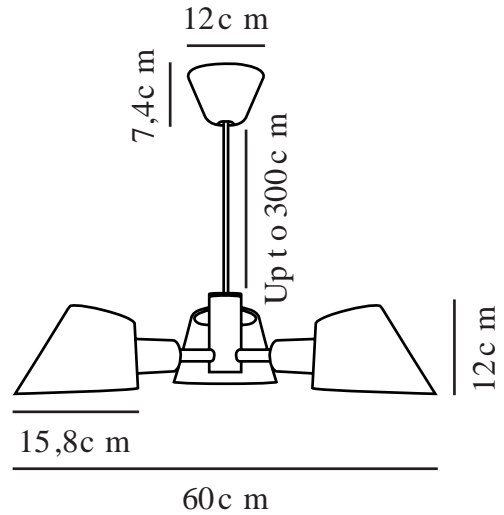

STAY 3-SPOT | PENDANT | BLACK

2120703003

Voltage (V): 230 Volt
IP degree: IP20
Maximum bulb wattage (W): 60
Class (Class 1, Class 2, Class 3):
Class 2 (Double isolated)
Socket type: E27

Height (cm) : 12
Shade Diameter (cm): 15.8
Shade Height (cm): 13
EAN: 5704924004193
Item Number: 2120703003
Pcs Per Master Carton: 2

Sales Box Height (cm): 39
Sales Box Width(cm): 29
Sales Box Depth (cm): 14
Sales Box Volume m³ : 0.0158
Product net weight (kg): 1.2

Primary material: Aluminium
Secondary material: Plastic
Colour of the cable: Black
Length of the cable (cm): 300
Surface material of the cable:
Textile
Is the cable replaceable: False
Colour: Black

- Beautiful centrepiece pendant - perfect above a dining table • Satin soft, matt surface
- Lights both up and down

Stay is designed by Maria Berntsen and is a modern, yet timeless lighting design at the same time. The oblique cut of the shade creates an open and pointing shape that allows for lots of light to shine through. The Stay pendant emits a soft, comfortable light both upwards and downwards – and creates the perfect ambience for cosy moments around the dinner table.