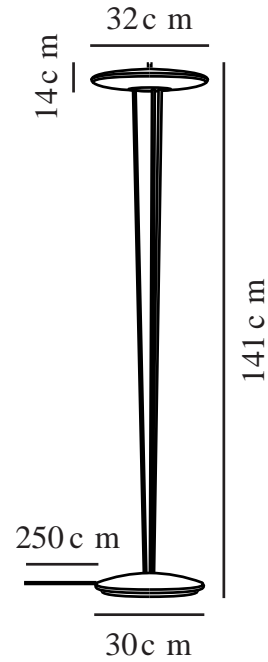

BLANCHE | FLOOR LAMP | BRASS

2120794035

Voltage (V): 230 Volt
IP degree: IP20
Class (Class 1, Class 2, Class 3):
Class 2 (Double isolated)
Socket type: LED Module
Dimmerable: True
Switch placement: On the fixture

Primary material: Metal
Secondary material: Plastic
Colour of the cable: White
Length of the cable (cm): 250
Surface material of the cable:
Textile
Is the cable replaceable: False
Colour: Brass

Height (cm): 141
Width (cm): 32
Tube Diameter (cm): 1.25
Shade Diameter (cm): 32
Shade Height (cm): 14
Outdoor base dimension (cm): 30
Lenght (cm): 32

EAN: 5704924004230
Item Number: 2120794035
Pcs Per Master Carton: 1

Sales Box Height (cm): 87.5
Sales Box Width(cm): 37.5
Sales Box Depth (cm): 35
Sales Box Volume m³ : 0.115
Product net weight (kg): 6.6

Brightness of light (Lumen): 1600
Colour temperature (Kelvin): 3000
Ra-value : 80
Lifetime (hours): 30000
Beam angle (°) : 0
Candela (cd) (for directional lamp only): 0
Energy class: F
Actual watt (W): 18