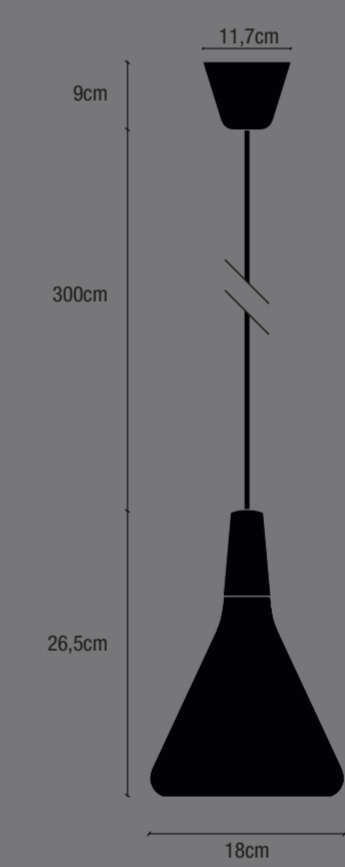

design
for the
people
nordlux