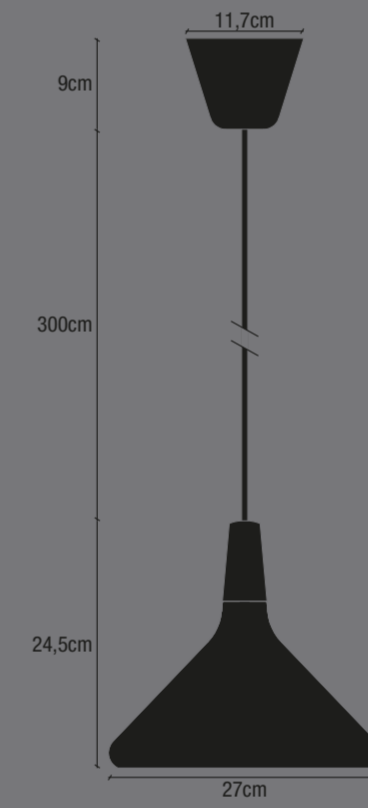

design
for the
people
nordlux