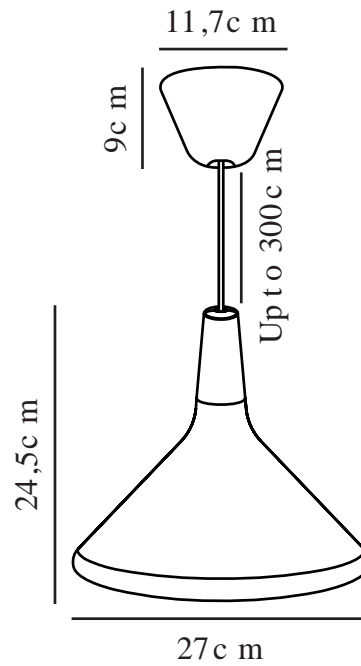

# NORI 27 | PENDANT | WHITE

2120813001

Voltage (V): 230 Volt  
IP degree: IP20  
Maximum bulb wattage (W): 40W  
Class (Class 1, Class 2, Class 3):  
Class 2 (Double isolated)  
Socket type: E27

Height (cm): 24.5  
Width (cm): 27  
Shade Diameter (cm): 27  
Shade Height (cm): 24.5  
Lenght (cm): 27

Sales Box Height (cm): 21  
Sales Box Width(cm): 28  
Sales Box Depth (cm): 28  
Sales Box Volume m<sup>3</sup> : 0.0165  
Product net weight (kg): 0.7

Primary material: Metal  
Secondary material: Wood  
Colour of the cable: White  
Length of the cable (cm): 300  
Surface material of the cable:  
Textile  
Is the cable replaceable: False  
Colour: White

EAN: 5704924005800  
Item Number: 2120813001  
Pcs Per Master Carton: 3

• Beautiful alone or in a cluster of different sizes • Cool material mix of metal and wood

Nordic minimalism and suspended lightness are the keywords for the Nori pendant series by Danish designers Bjørn + Balle. Organic, rounded shapes furnish the design with an unmistakable ease that is complemented by the warmth of oiled, walnut wood on top. It fits easily into a wide range of interior design contexts – creating various looks depending on size and colour.